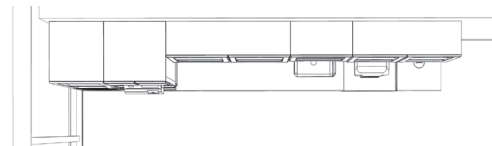

COLORS + FINISHES

Cabinetry: Frost and Venus Silver

Panel Style: Cove

Countertops: Arrowroot Corian® Solid Surface

Walls: Pure White SW7005

Flooring: Interface - A00308 Light Concrete

midmark.com/animalhealthcenter