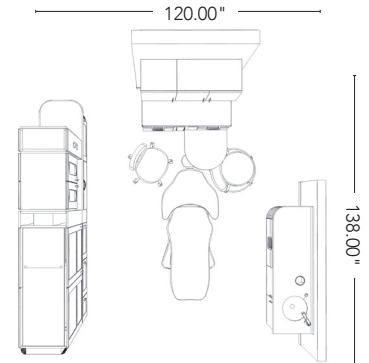

Walls: Pure White SW7005

Flooring: Interface-A002 Sand Dune

PRODUCT SELECTIONS

MIDMARK EXPERIENCE CENTER OPERATORY 8—MIDMARK VALUE PACKAGE

CHAIR

MVP-1-TRIM-HAL

Midmark Value Package

153758-003