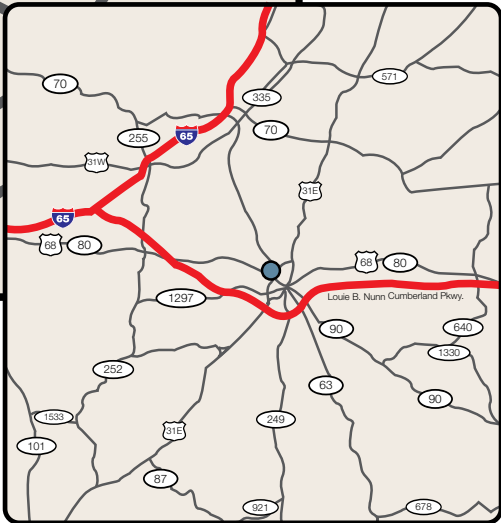

Midmark Shipping & Receiving Map

Glasgow, Kentucky

Important Numbers
Midmark Corporation Shipping 937-526-3662 ext. 1131
Midmark Corporation Receiving 937-526-3662 ext. 1127

Directions to Midmark Shipping

Glasgow, Kentucky

From the South and West (Bowling Green or Nashville)

- Take I-65 N to exit 43 Louie B. Nunn (Cumberland Parkway)
- Go east on Parkway until you reach Exit 11 (Glasgow-Scottsville)
- At the end of exit ramp turn LEFT onto U.S. 31E (31-E bypass)
- Stay on bypass until you reach traffic light number 8 (The lights are numbered; not to be confused with the 8th consecutive light)
- Turn LEFT onto W. Main Street/ U.S. 68-80 (1 mile)
- At the top of the hill, you will see a large gravel parking lot. At the end of the lot, turn RIGHT onto G.L. Comer Rd.
- Midmark is located at 115 G.L. Comer Rd.

From the North (Louisville)

- Take I-65 S until you reach Exit 53 (Cave City-Glasgow)
- At the exit ramp, turn LEFT onto KY-90 (8 miles)
- When you reach the 1st traffic light in Glasgow (at Wal-Mart) turn RIGHT onto KY-3160 (2 miles)
- Note: KY-3160 ends at the intersection with U.S. 68-80.
- Turn LEFT onto U.S. 68-80/ W. Main St (1 mile) to traffic light.
- Go through light, and turn LEFT on the first road past the traffic light (G.L. Comer Rd.)
- Midmark is located at 115 G.L. Comer Rd.

From the East (Somerset)

- Take Louie B. Nunn (Cumberland Parkway) to Exit 11 (Glasgow-Scottsville)
- At the end of the ramp, turn RIGHT onto U.S. 31E (31-E bypass)
- Stay on bypass until you reach traffic light number 8 (The lights are numbered; not to be confused with the 8th consecutive light)
- Turn LEFT onto W. Main Street/ U.S. 68-80 (1 mile)
- At the top of the hill, you will see a large gravel parking lot. At the end of the lot, turn RIGHT onto G.L. Comer Rd.
- Midmark is located at 115 G.L. Comer Rd.