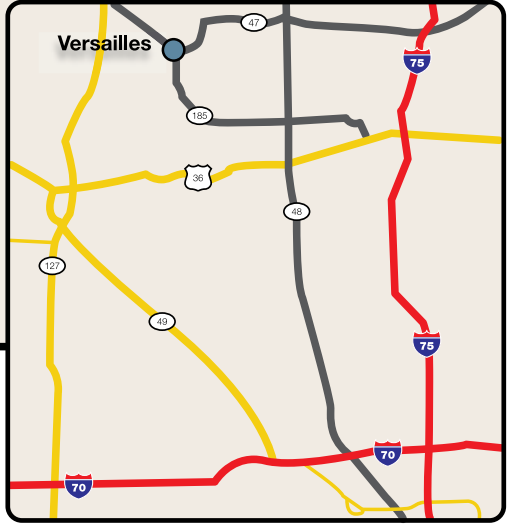

Midmark Shipping & Receiving Map

Important Numbers

Midmark Corp. Plant A	937-526-3662
Midmark Corp. Plant B	937-526-3662
Midmark Shipping	937-526-8705

Directions to Midmark Shipping

From the Southeast (I-75 from Dayton)

From the Southwest (I-70 from Indianapolis)

- Take I-70 east to Exit 10 for Route 127
- Take Route 127 to Route 47 (approx. 28 miles)
- Turn RIGHT and head East on Route 47 to Versailles
- In town turn LEFT (north) onto North West Street/OH-185 (3 blocks)
- Turn LEFT onto West Jackson Street/ OH-185 (.1 miles)
- Turn RIGHT onto Vista Drive to dead end
- Turn RIGHT onto Baker Rd. to dead end
- Turn LEFT onto Reed Rd/ Center St. (.1 miles)
- Turn LEFT onto Industrial Park Way (.1 miles)
- Last Warehouse on Left

From the Northwest (U.S. Route 30 from Chicago)

- Take Route 30 East to Route 33 to Route 127
- Go South on Route 127 to Route 47
- Turn LEFT and head East on Route 47 to Versailles
- In town turn LEFT (north) onto North West Street/OH-185 (3 blocks)
- Turn LEFT onto West Jackson Street/ OH-185 (.1 miles)
- Turn RIGHT onto Vista Drive to dead end
- Turn RIGHT onto Baker Rd. to dead end
- Turn LEFT onto Reed Rd/ Center St. (.1 miles)
- Turn LEFT onto Industrial Park Way (.1 miles)
- Last Warehouse on Left

Directions from Midmark Shipping

To the Southeast (I-75 to Dayton)

Take Industrial Park Way to the end of the street – turn right and head south on Reed Road / Center Street – continue straight south on Center Street directly through town – this will become Route 185 – take Route 185 to Route 48 – turn right and head south on Route 48 to Route 41 in Covington – turn left and head east on Route 41 to I-75 at Troy.