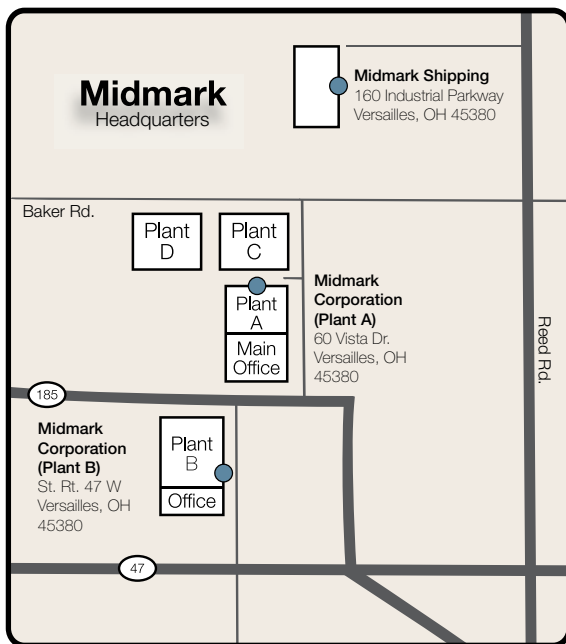

Midmark Shipping & Receiving Map

Important Numbers

Midmark Corp. Plant A	937-526-3662
Midmark Corp. Plant B	937-526-3662
Midmark Shipping	937-526-8705

Directions to Midmark Shipping

From the Southeast (I-75 from Dayton)

From the Southwest (I-70 from Indianapolis)

- Take I-70 east to Exit 10 for Route 127
- Take Route 127 to Route 47 (approx. 28 miles)
- Turn RIGHT and head East on Route 47 to Versailles
- In town turn LEFT (north) onto North West Street/OH-185 (3 blocks)
- Turn LEFT onto West Jackson Street/ OH-185 (.1 miles)
- Turn RIGHT onto Vista Drive to dead end
- Turn RIGHT onto Baker Rd. to dead end
- Turn LEFT onto Reed Rd/ Center St. (.1 miles)
- Turn LEFT onto Industrial Park Way (.1 miles)
- Last Warehouse on Left

From the Northwest (U.S. Route 30 from Chicago)

- Take Route 30 East to Route 33 to Route 127
- Go South on Route 127 to Route 47
- Turn LEFT and head East on Route 47 to Versailles
- In town turn LEFT (north) onto North West Street/OH-185 (3 blocks)
- Turn LEFT onto West Jackson Street/ OH-185 (.1 miles)
- Turn RIGHT onto Vista Drive to dead end
- Turn RIGHT onto Baker Rd. to dead end
- Turn LEFT onto Reed Rd/ Center St. (.1 miles)
- Turn LEFT onto Industrial Park Way (.1 miles)
- Last Warehouse on Left

Directions from Midmark Shipping

To the Southeast (I-75 to Dayton)

Take Industrial Park Way to the end of the street – turn right and head south on Reed Road / Center Street – continue straight south on Center Street directly through town – this will become Route 185 – take Route 185 to Route 48 – turn right and head south on Route 48 to Route 41 in Covington – turn left and head east on Route 41 to I-75 at Troy.