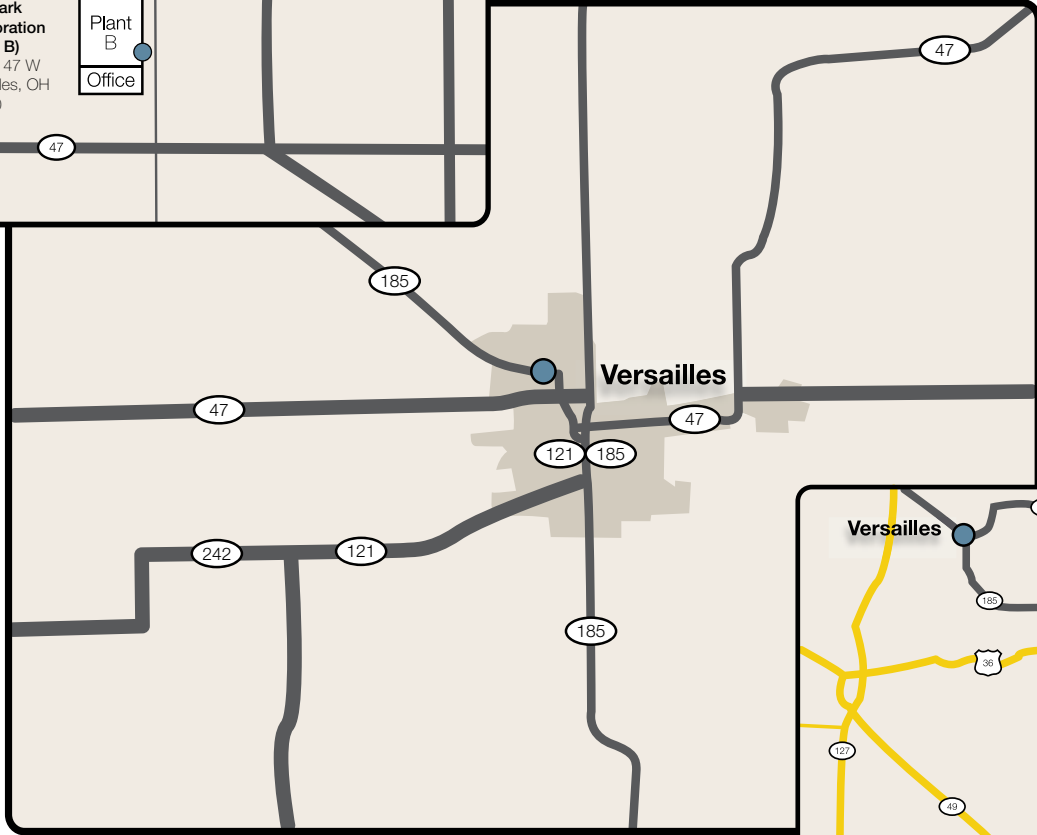

Important Numbers

Midmark Corp. Plant A	937-526-3662
Midmark Corp. Plant B	937-526-3662
Midmark Shipping	937-526-8705