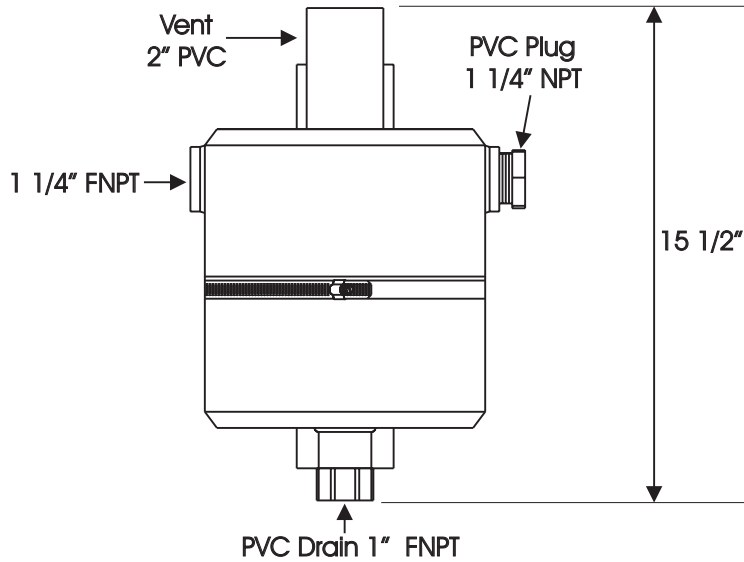

**Matrix**  
145 Mid County Drive  
Orchard Park, New York 14127  
716-662-6650  
800-847-1000  
**Tech Support** 888-279-1260  
77000246-122002 bz

Top View

PN-77000246  
Air Water Separator  
(Used With Platforms)

Front View

Side View