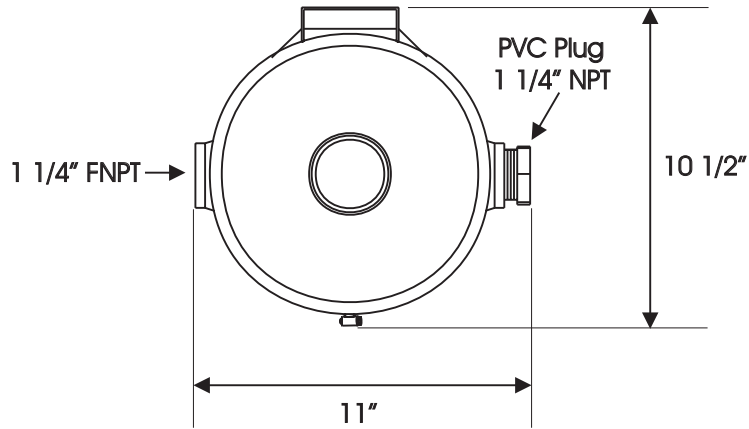

**Matrix**  
145 Mid County Drive  
Orchard Park, New York 14127  
716-662-6650  
800-847-1000  
**Tech Support** 888-279-1260  
77000246-122002 bz

Top View

PN-77000246  
Air Water Separator  
(Used With Platforms)

Front View

Side View