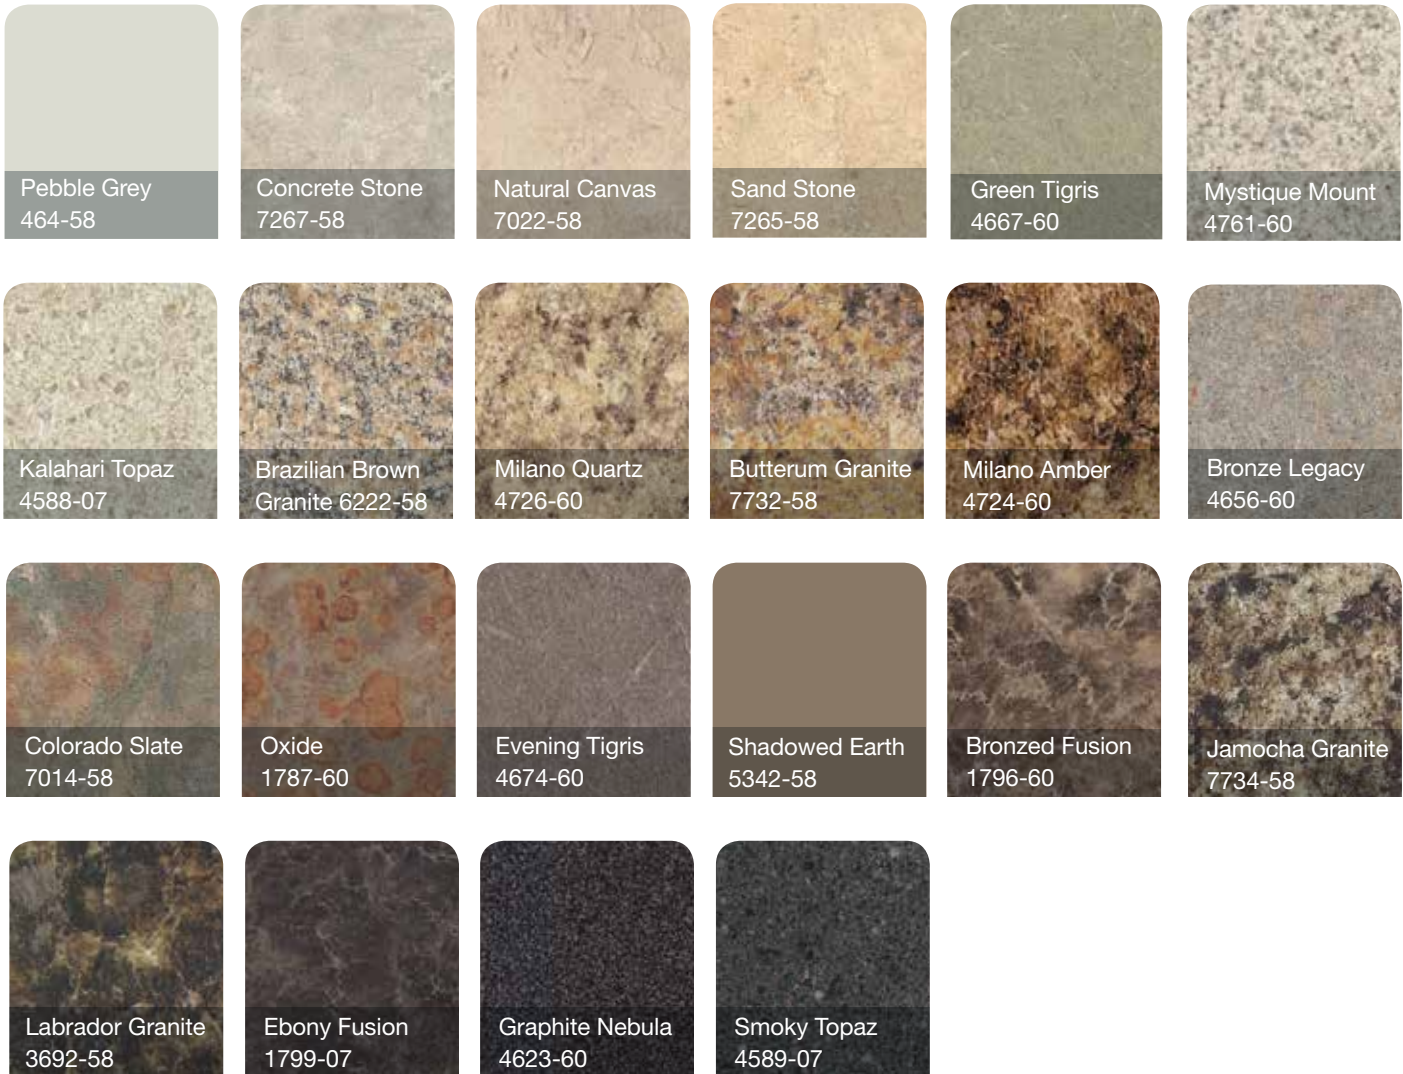

Laminate countertop selections

Laminate countertops are easy to clean and maintain, requiring no special upkeep. Costing less than solid surface, quartz and engineered stone, laminate is also an affordable solution for your countertop needs. We offer a variety of selections to complement any style of decor. Additional color selections are available by special request (production lead times will vary).

Special color selections for countertops result in an upcharge and possibly a longer lead time.