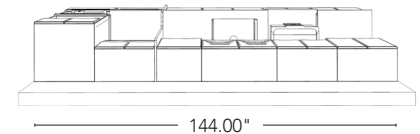

midmark.com/dentalexcenter

COLORS + FINISHES

Cabinetry: Synthesis® Cabinetry Collection

Cabinetry Color: Frost

Panel Style: Cove

Countertops: Domino Terrazzo Corian®
Solid Surface

PRODUCT SELECTIONS

MIDMARK EXPERIENCE CENTER INSTRUMENT PROCESSING—GALLEY LAYOUT