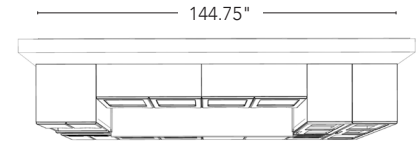

midmark.com/dentalexcenter

COLORS + FINISHES

Cabinetry: Synthesis® Cabinetry Collection

Cabinetry Color: Frost

Panel Style: Cove

Countertops: Domino Terrazzo Corian®
Solid Surface

PRODUCT SELECTIONS

MIDMARK EXPERIENCE CENTER INSTRUMENT PROCESSING—GALLEY LAYOUT