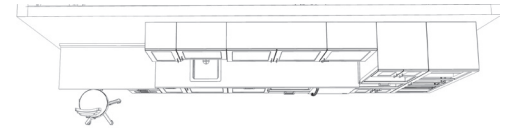

[midmark.com/animalhealthexpcenter](https://www.midmark.com/animalhealthexpcenter)

PRODUCT SELECTIONS

MIDMARK EXPERIENCE CENTER LAB

SEATING

273-001-855

Air Lift Stool (Soothing Blue)

CABINETRY

Custom

Synthesis® Cabinetry Layout
Laboratory or Pharmacy