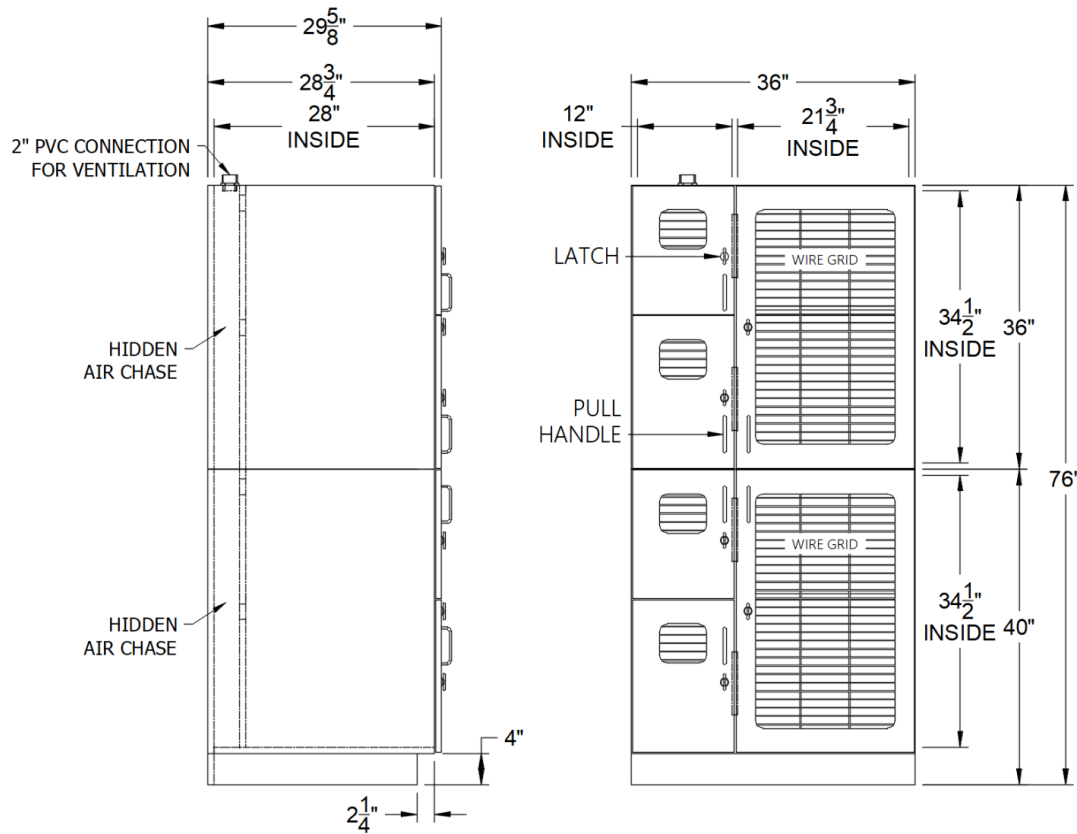

# SPECIFICATIONS

### 36 INCH

LITTER UNIT INTERIORS ARE 24" DEEP

\*Only available in Double Stack configurations

#### NOTE:

All dimensions  
are ± 1/8"