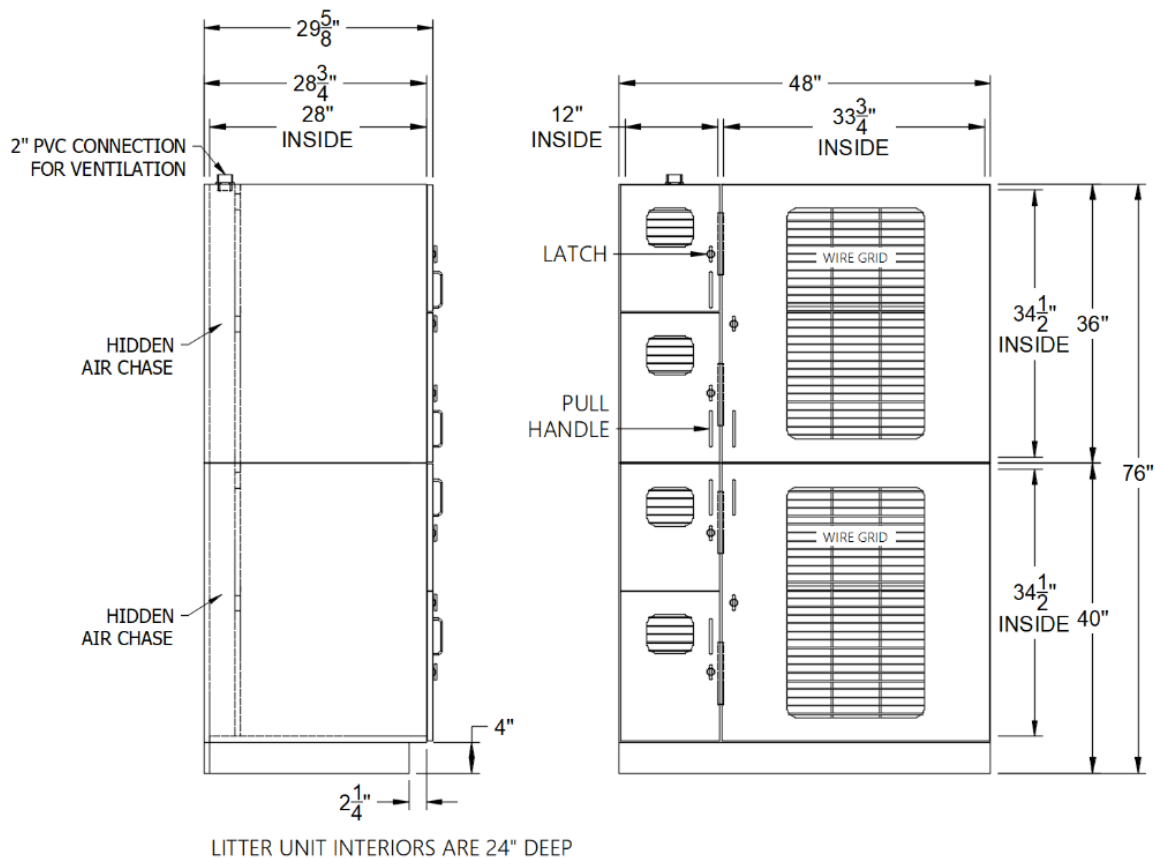

# SPECIFICATIONS

## LUXURY CAT CONDO – 48 INCH

### Options:

- Available in Single or Double Stack configurations (Double Stack shown)
- Living area available on Left or Right of litter
- All doors available with wire grid or tempered glass
- Optional rear viewing window in living area
- Standard latch or keyed locks available
- Toe Kick or Caster base (Toe Kick shown)
- Vertical scuttles between upper and lower living units \*

\*Only available in Double Stack configurations

**NOTE:**  
All dimensions  
are ± 1/8"