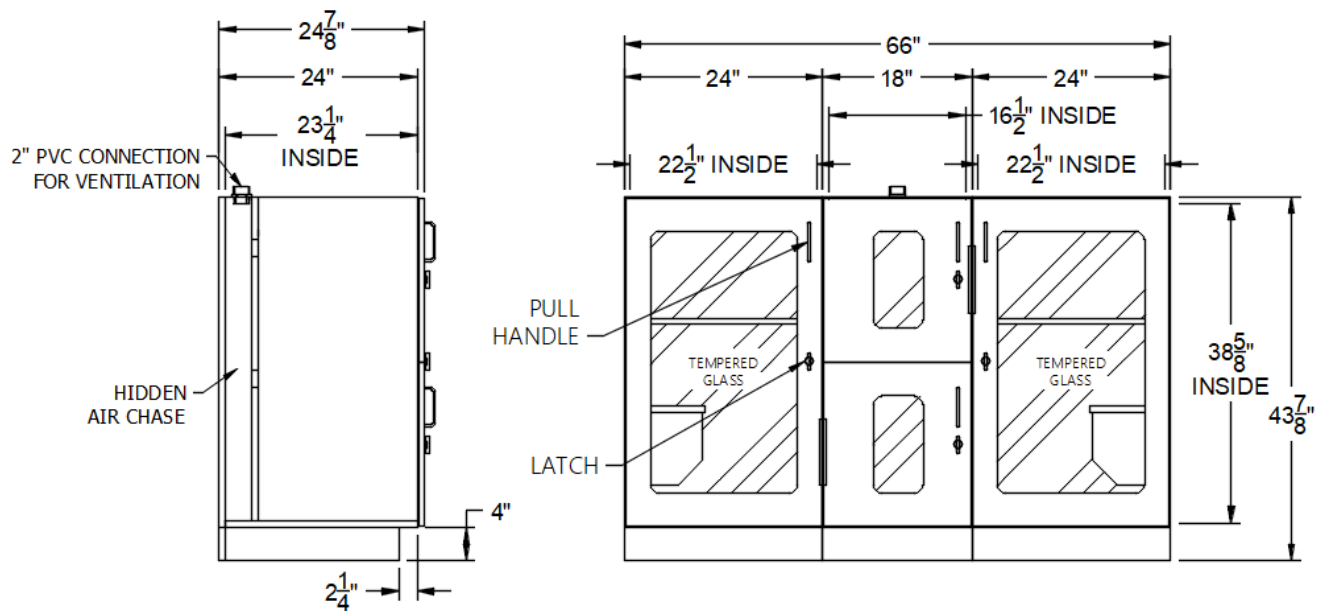

SPECIFICATIONS

RAINTREE CAT CONDO –

LOWER 2 UNITS WITH

LITTER

Options:

- All doors available with wire grid or tempered glass
- Optional rear viewing window in living area
- Standard latch or keyed locks available

LITTER UNIT INTERIORS ARE 19-1/4" DEEP

NOTE:

All dimensions are ± 1/8"