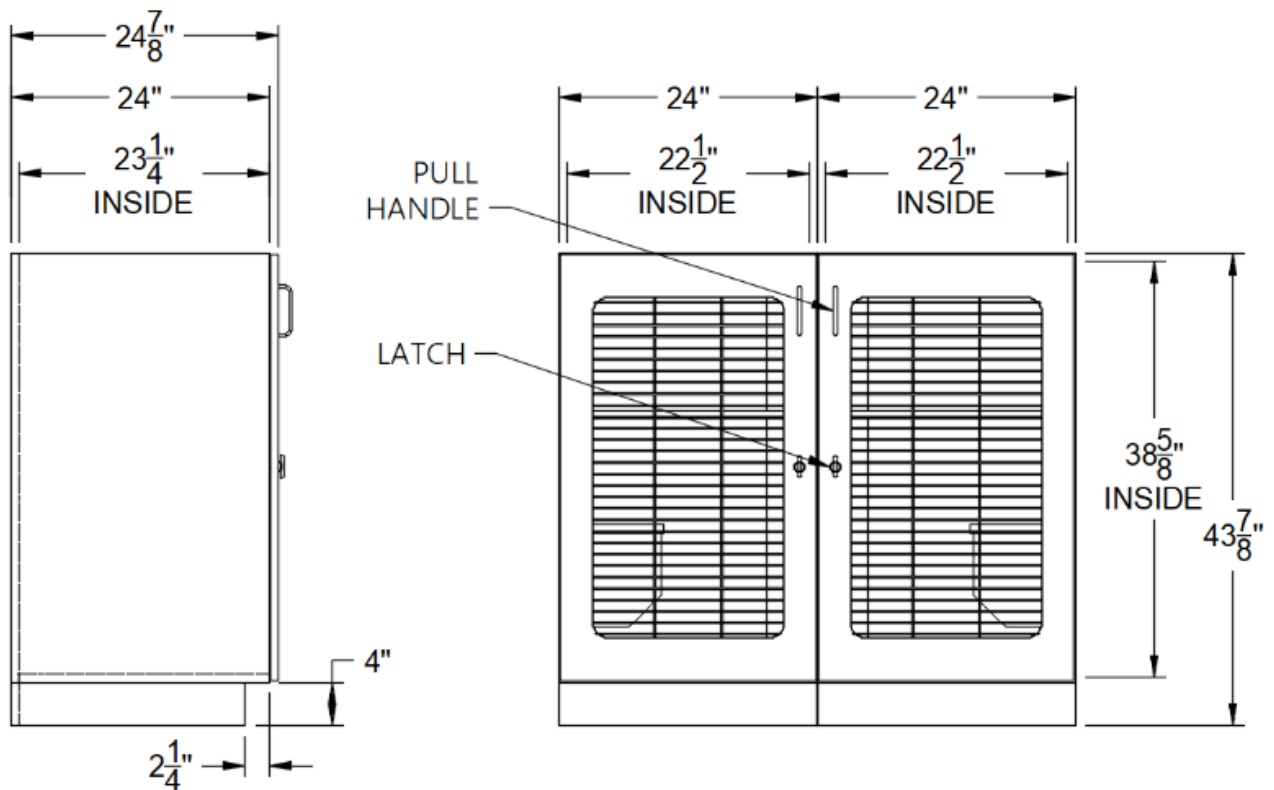

## RAINTREE CAT CONDO – LOWER TWO UNITS

### **NOTE:**

All dimensions  
are  $\pm 1/8$ ."