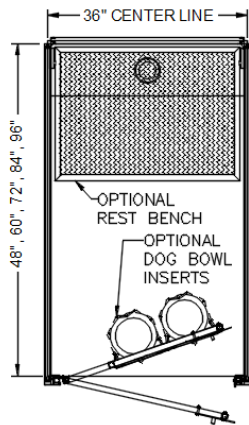

SPECIFICATIONS

ULTRABASE - COMPLETE UNIT

Options:

- Available in 36" or 48" widths
- Available depths are: 48", 60", 72", 84", and 96"
- Gates are available in any standard Sani-Kennel configuration
- Optional Swing-Up Rest Benches and Gate mounted Dog Bowl Inserts

PLUMBING NOT SUPPLIED BY MIDMARK
PLUMBING LAYOUT CAN VARY

NOTE:
All dimensions
are $\pm 1/8"$