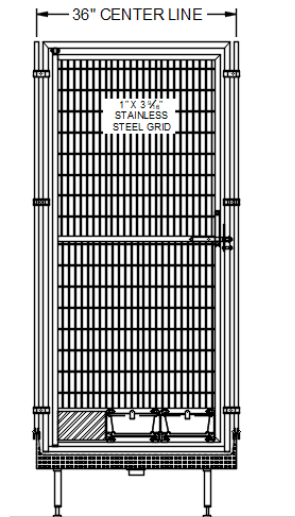

SPECIFICATIONS

ULTRABASE - COMPLETE UNIT

Options:

- Available in 36" or 48" widths
- Available depths are: 48", 60", 72", 84", and 96"
- Gates are available in any standard Sani-Kennel configuration
- Optional Swing-Up Rest Benches and Gate mounted Dog Bowl Inserts

PLUMBING NOT SUPPLIED BY MIDMARK
PLUMBING LAYOUT CAN VARY

NOTE:
All dimensions
are $\pm 1/8"$