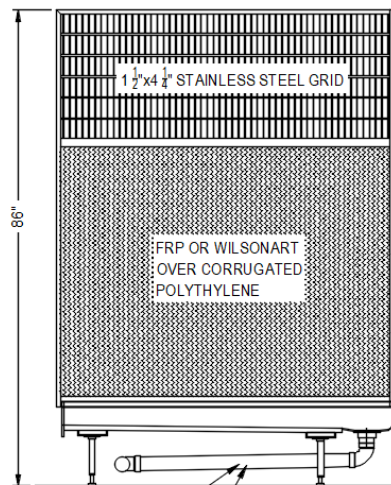

SPECIFICATIONS

ULTRABASE - COMPLETE UNIT

Options:

- Available in 36" or 48" widths
- Available depths are: 48", 60", 72", 84", and 96"
- Gates are available in any standard Sani-Kennel configuration
- Optional Swing-Up Rest Benches and Gate mounted Dog Bowl Inserts

PLUMBING NOT SUPPLIED BY MIDMARK
PLUMBING LAYOUT CAN VARY

NOTE:
All dimensions
are $\pm 1/8"$