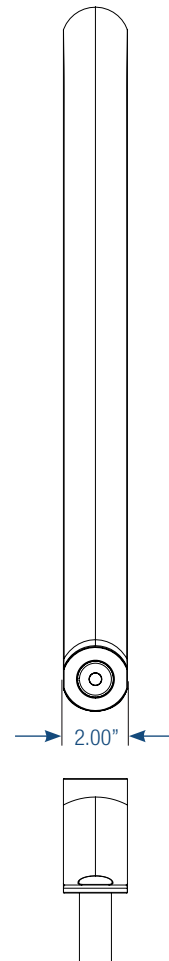

20" Extension Arm

Healthcare is changing. Are you changing with it?

The optional MIDMARK® Extension Arm is a perfect accessory that is installed directly to the workstation.

FEATURES & BENEFITS:

- 1. Intelligently Designed**
 - Provides an additional 20" of horizontal reach
 - 180° of lateral rotation which provides optimal privacy for clinician data entry
 - Internal pivot limiter option prevent over rotation
- 2. Installs in minutes**
 - Requires tightening of 2 bolts to secure
- 3. Built for Life**
 - Constructed of over 95% aluminium material, ensuring strength and durability

Model	Description	Rotation	Product Weight	Product Dimensions
9A588001	20" Extension Arm	270°	8 lbs.	22.00" x 2.00 x 5.80"