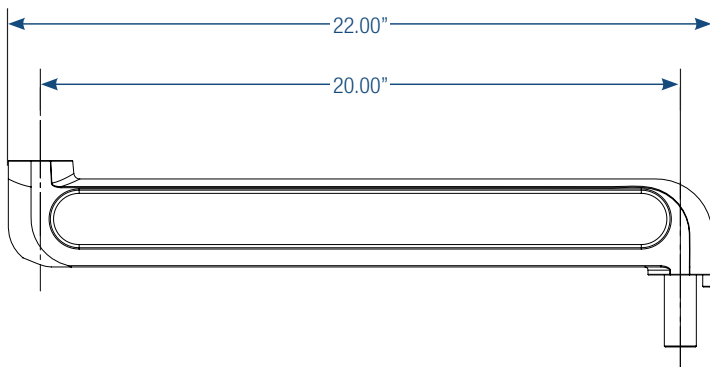

20" Extension Arm

Healthcare is changing. Are you changing with it?

The optional MIDMARK® Extension Arm is a perfect accessory that is installed directly to the workstation.

FEATURES & BENEFITS:

- 1. Intelligently Designed**
 - Provides an additional 20" of horizontal reach
 - 180° of lateral rotation which provides optimal privacy for clinician data entry
 - Internal pivot limiter option prevent over rotation
- 2. Installs in minutes**
 - Requires tightening of 2 bolts to secure
- 3. Built for Life**
 - Constructed of over 95% aluminium material, ensuring strength and durability

Model	Description	Rotation	Product Weight	Product Dimensions
9A588001	20" Extension Arm	270°	8 lbs.	22.00" x 2.00 x 5.80"