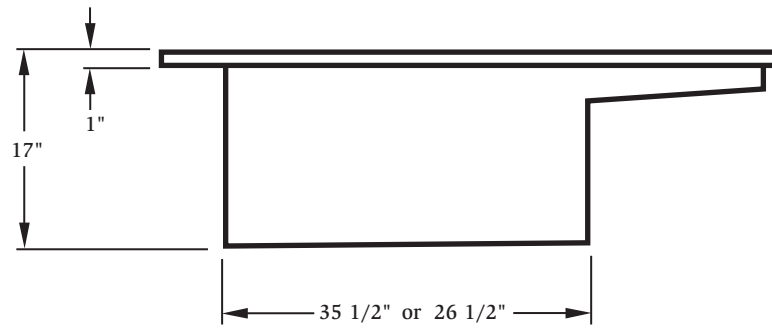

Tub Specifications

Note: All dimensions are $\pm 1/8"$

Tub Specifications

Note: All dimensions are $\pm 1/8"$

18 GA STAINLESS STEEL GROOMING TUB WITH TELESCOPING RAMP

Scrub Sink Specifications

Note: All dimensions are $\pm 1/8"$

Surgeon's
Scrub
Sink
Single

Surgeon's
Scrub
Sink
Double