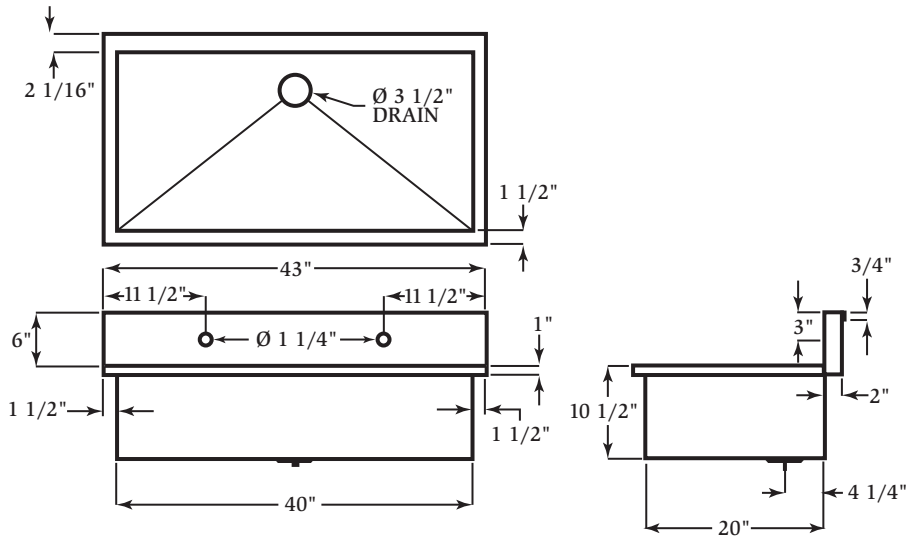

Tub Specifications

Note: All dimensions are $\pm 1/8"$

Tub Specifications

Note: All dimensions are $\pm 1/8"$

18 GA STAINLESS STEEL GROOMING TUB WITH TELESCOPING RAMP

Scrub Sink Specifications

Note: All dimensions are $\pm 1/8"$

Surgeon's
Scrub
Sink
Single

Surgeon's
Scrub
Sink
Double