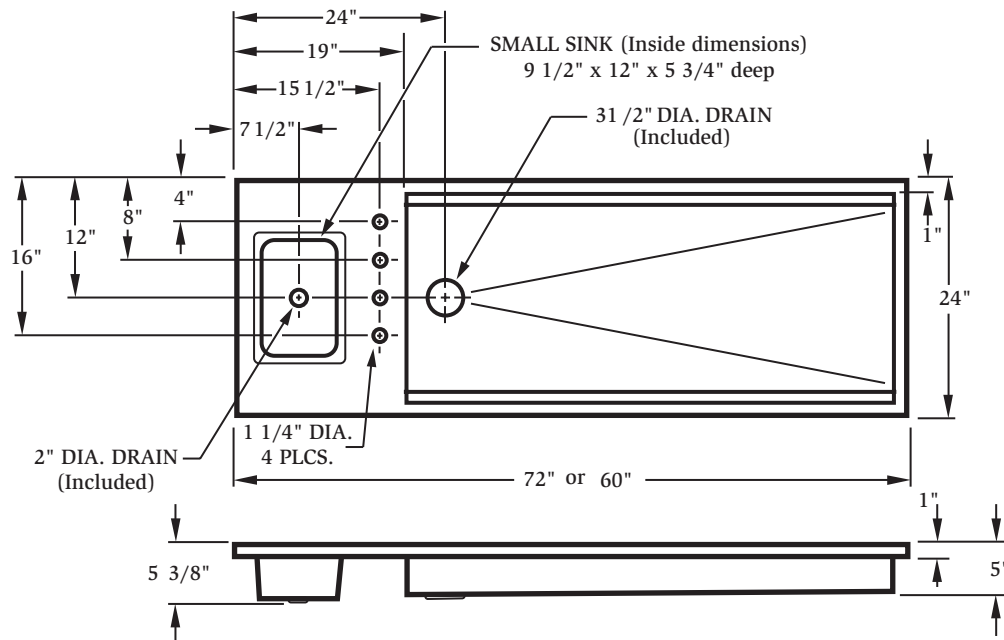

Tub Specifications

Note: All dimensions are $\pm 1/8"$

Tub Specifications

Note: All dimensions are $\pm 1/8"$

18 GA STAINLESS STEEL GROOMING TUB WITH TELESCOPING RAMP

Scrub Sink Specifications

Note: All dimensions are $\pm 1/8"$

Surgeon's
Scrub
Sink
Single

Surgeon's
Scrub
Sink
Double