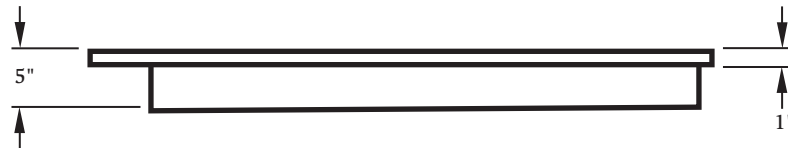

Tub Specifications

Note: All dimensions are $\pm 1/8"$

Tub Specifications

Note: All dimensions are $\pm 1/8"$

18 GA STAINLESS STEEL GROOMING TUB WITH TELESCOPING RAMP

Scrub Sink Specifications

Note: All dimensions are $\pm 1/8"$

Surgeon's
Scrub
Sink
Single

Surgeon's
Scrub
Sink
Double