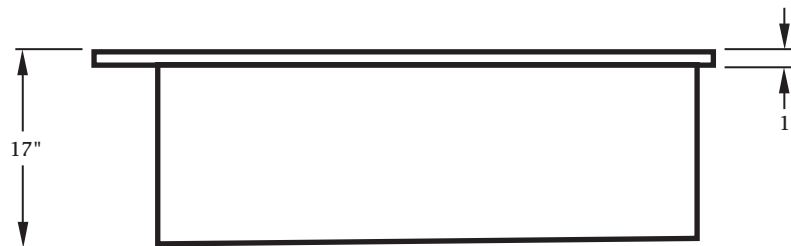

Tub Specifications

Note: All dimensions are $\pm 1/8"$

Tub Specifications

Note: All dimensions are $\pm 1/8"$

18 GA STAINLESS STEEL GROOMING TUB WITH TELESCOPING RAMP

Scrub Sink Specifications

Note: All dimensions are $\pm 1/8"$

Surgeon's
Scrub
Sink
Single

Surgeon's
Scrub
Sink
Double