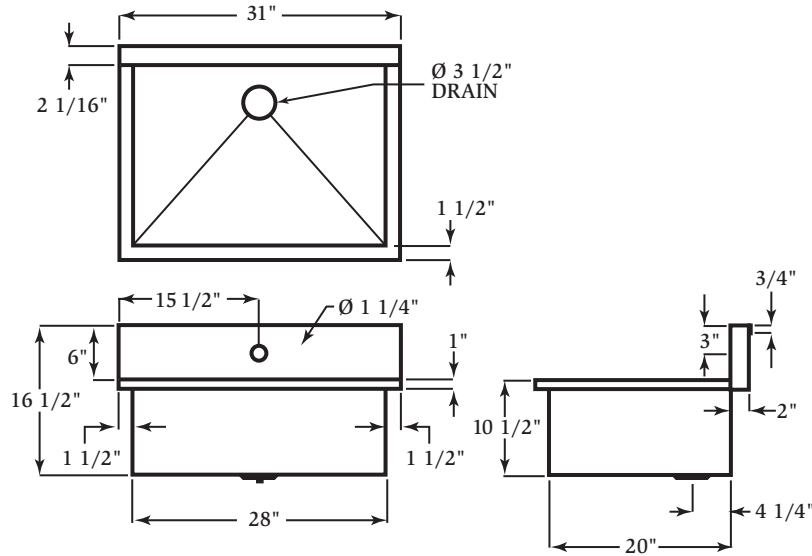

Tub Specifications

Note: All dimensions are $\pm 1/8"$

Tub Specifications

Note: All dimensions are $\pm 1/8"$

18 GA STAINLESS STEEL GROOMING TUB WITH TELESCOPING RAMP

Scrub Sink Specifications

Note: All dimensions are $\pm 1/8"$

Surgeon's
Scrub
Sink
Single

Surgeon's
Scrub
Sink
Double