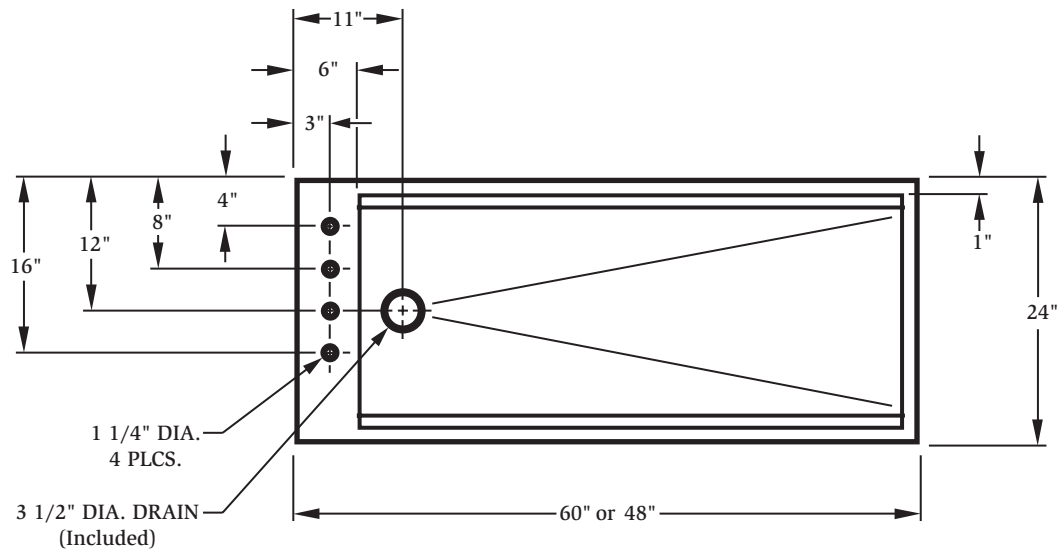

Tub Specifications

Note: All dimensions are $\pm 1/8"$

Tub Specifications

Note: All dimensions are $\pm 1/8"$

18 GA STAINLESS STEEL GROOMING TUB WITH TELESCOPING RAMP

Scrub Sink Specifications

Note: All dimensions are $\pm 1/8"$

Surgeon's
Scrub
Sink
Single

Surgeon's
Scrub
Sink
Double