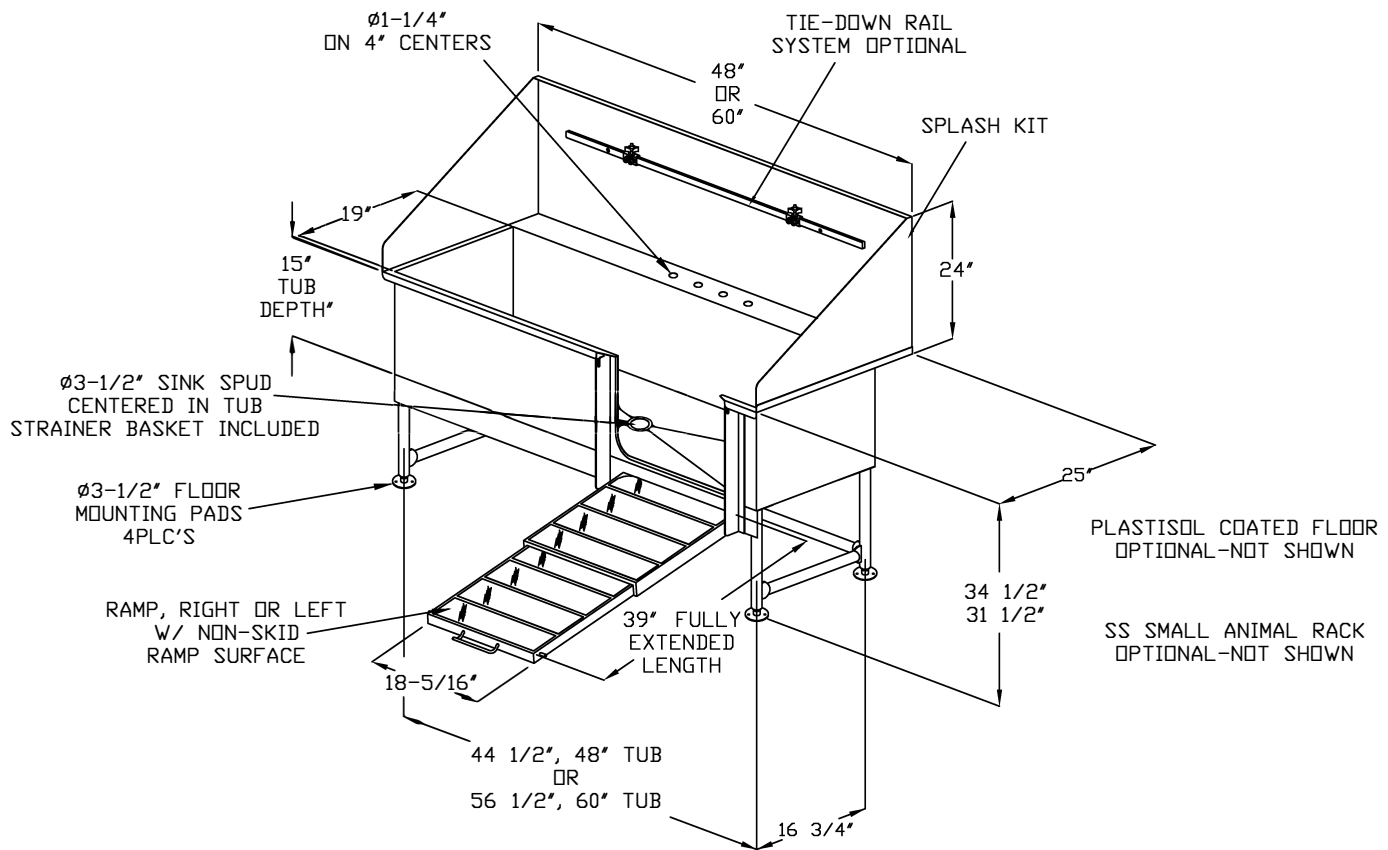

Tub Specifications

Note: All dimensions are $\pm 1/8"$

Tub Specifications

Note: All dimensions are $\pm 1/8"$

18 GA STAINLESS STEEL GROOMING TUB WITH TELESCOPING RAMP

Scrub Sink Specifications

Note: All dimensions are $\pm 1/8"$

Surgeon's
Scrub
Sink
Single

Surgeon's
Scrub
Sink
Double