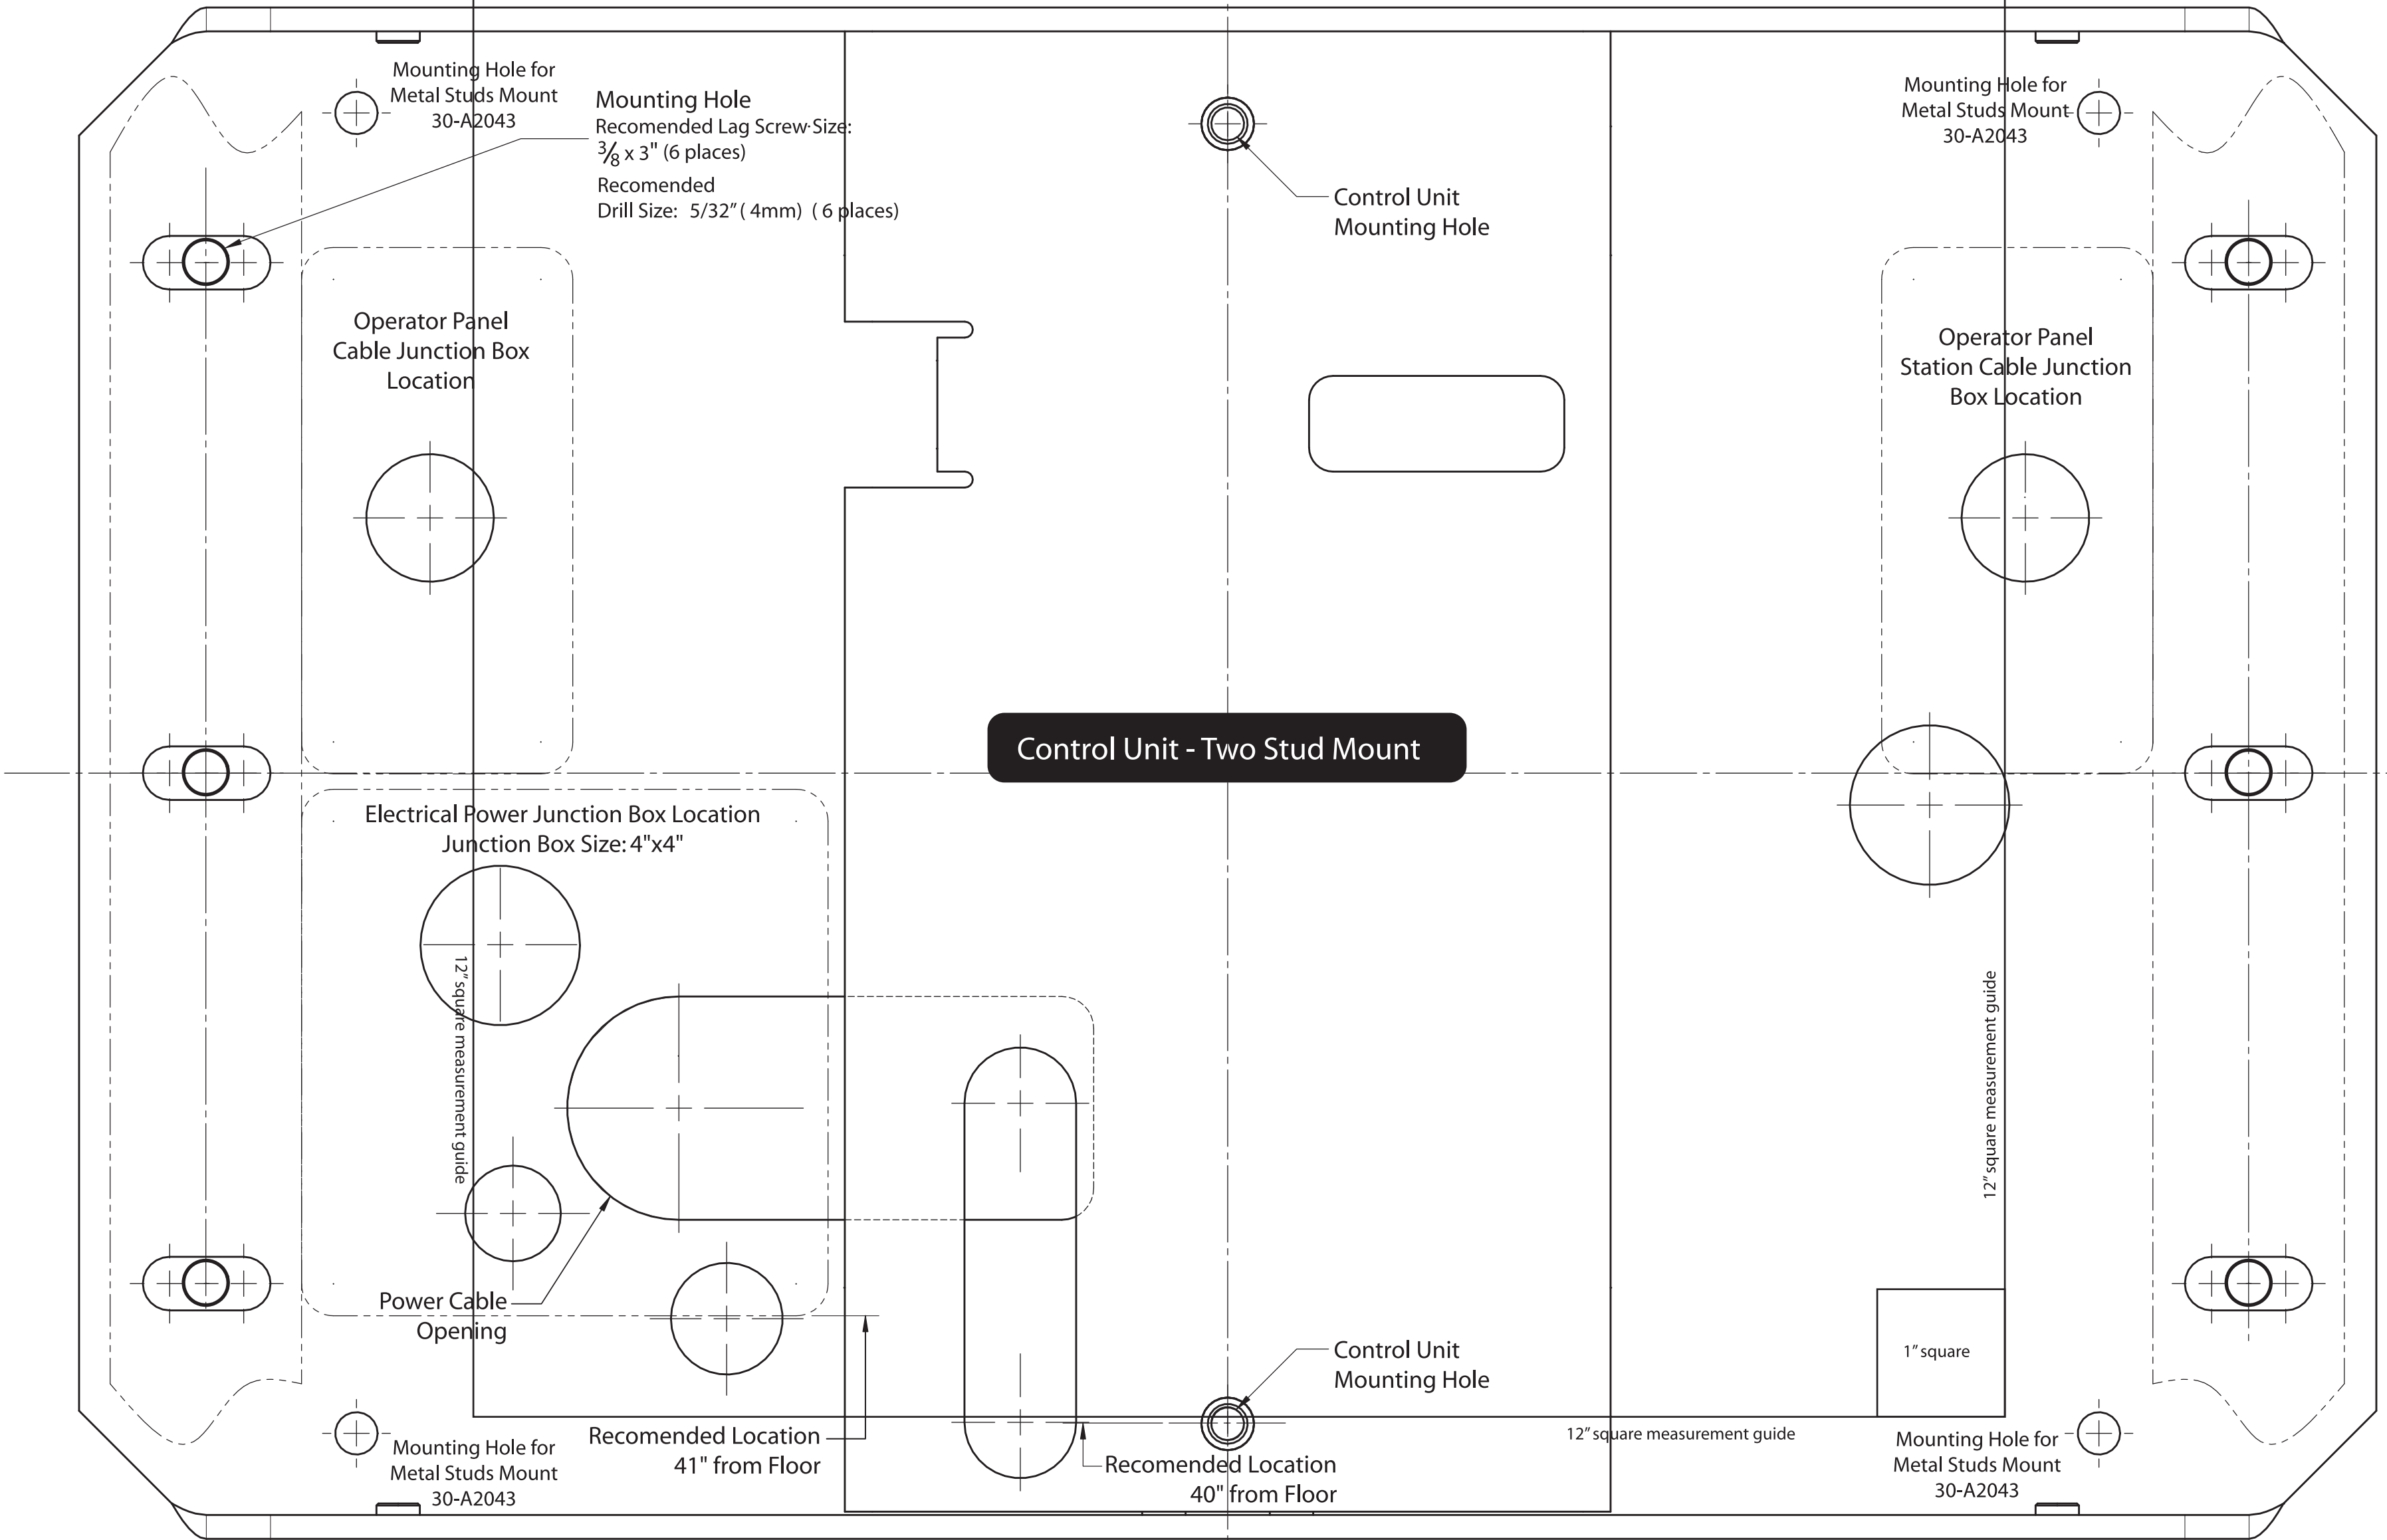

JB-70
PREVA

Catalog Number (Beginning with)	A	B	C	D
DCD5 DCV5 I7015 P7015	24 5/8" (63 cm)	20 1/2" (52 cm)	52 1/2" (133 cm)	56 1/2" (144 cm)
DCD6 DCV6 I7016 P7016	34 5/8" (88 cm)	30 1/2" (78 cm)	62 1/2" (159 cm)	66 1/2" (167 cm)
DCD7 DCV7 I7017 P7017	44 5/8" (114 cm)	40 1/2" (103 cm)	72 1/2" (184 cm)	76 1/2" (194 cm)
DCD8 DCV8 I7018	48 5/8" (124 cm)	44 1/2" (113 cm)	76 1/2" (194 cm)	80 1/2" (204 cm)

Control Unit - Two Stud Mount