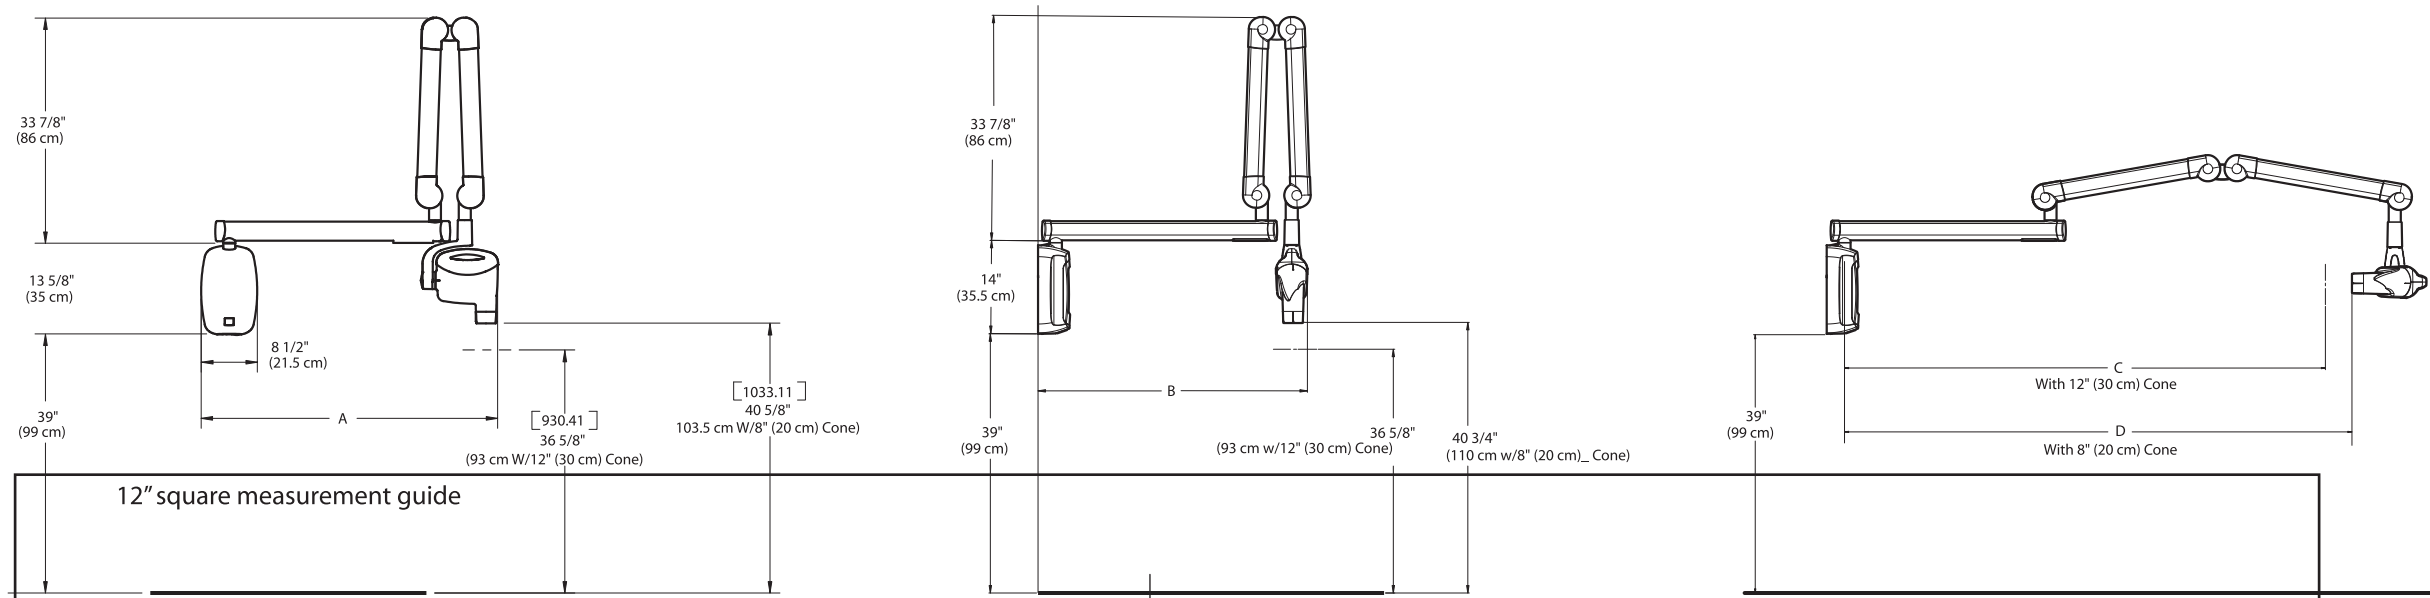

JB-70
PREVA

Catalog Number (Beginning with)	A	B	C	D
DCD5 DCV5 I7015 P7015	24 5/8" (63 cm)	20 1/2" (52 cm)	52 1/2" (133 cm)	56 1/2" (144 cm)
DCD6 DCV6 I7016 P7016	34 5/8" (88 cm)	30 1/2" (78 cm)	62 1/2" (159 cm)	66 1/2" (167 cm)
DCD7 DCV7 I7017 P7017	44 5/8" (114 cm)	40 1/2" (103 cm)	72 1/2" (184 cm)	76 1/2" (194 cm)
DCD8 DCV8 I7018	48 5/8" (124 cm)	44 1/2" (113 cm)	76 1/2" (194 cm)	80 1/2" (204 cm)

Control Unit - Two Stud Mount