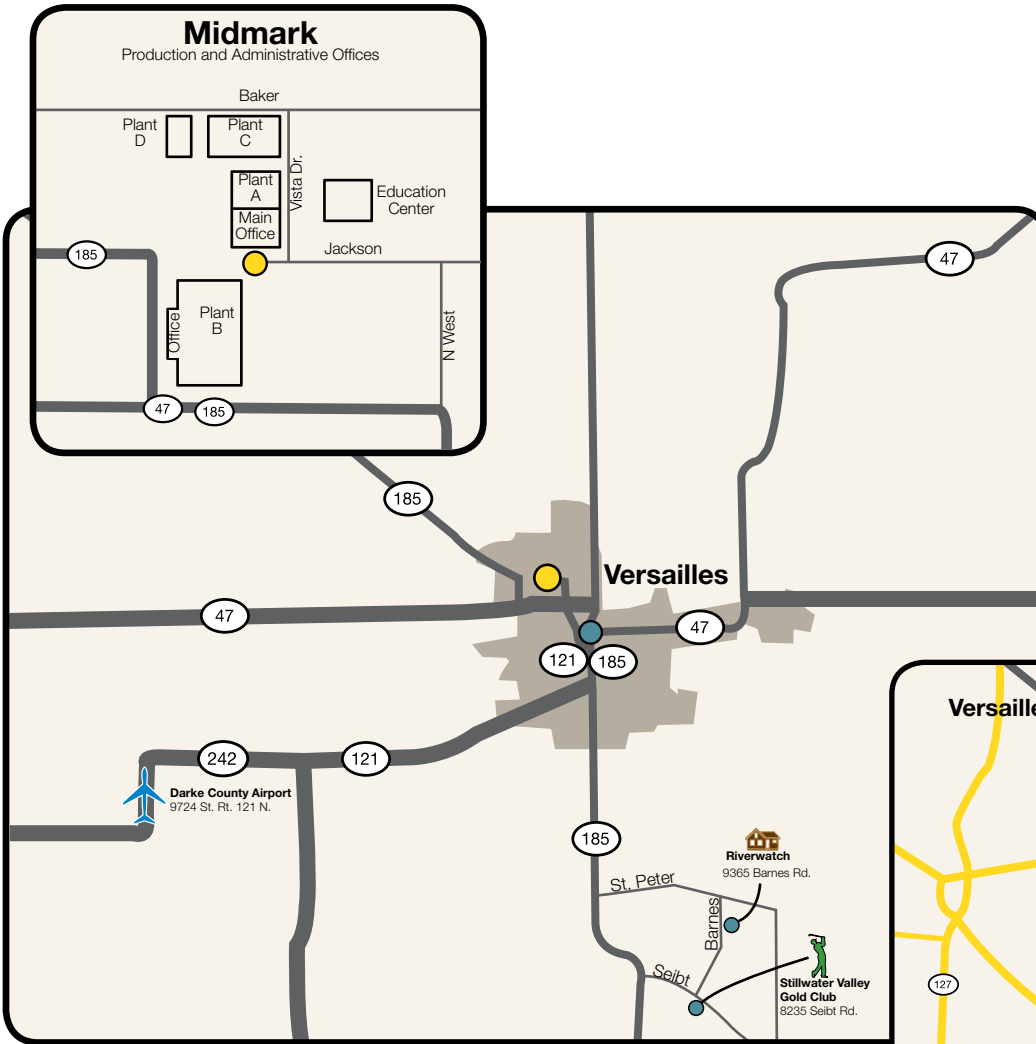

Midmark Area Map

Versailles Campus

Directions to Midmark

From Cincinnati/Dayton:

- I-75 N to S.R. 41 W (Troy) Exit 74
- S.R. 41 W to S.R. 48 N (Covington)
- S.R. 48 N to S.R. 185 W
- S.R. 185 W through Versailles (watch for Midmark Signs to guide you through Versailles)
- Straight to N West St.
- Left on Jackson St. to Midmark

From Toledo

- I-75 S to S.R. 47 W (Sidney) Exit 92
- S.R. 47 W through Versailles (watch for Midmark Signs to guide you through Versailles)
- Straight to N West St.
- Left on Jackson St. to Midmark

Directions to Riverwatch Conference Center

From Cincinnati/Dayton:

- I-75 N to S.R. 41 W (Troy) Exit 74
- S.R. 41 W to S.R. 48 N (Covington)
- S.R. 48 N to S.R. 185 W
- S.R. 185 W to Seibt Rd. (Webster), turn right (Look for Riverwatch signs)
- Seibt Rd. to Barnes Rd., turn left
- Riverwatch located on the right

From Toledo

- I-75 S to S.R. 47 W (Sidney) Exit 92
- S.R. 47 W to S.R. 185 S
- S.R. 185 S out of Versailles to St. Peter Rd., turn left
- St. Peter Rd. to Barnes Rd., turn right
- Riverwatch located on the left