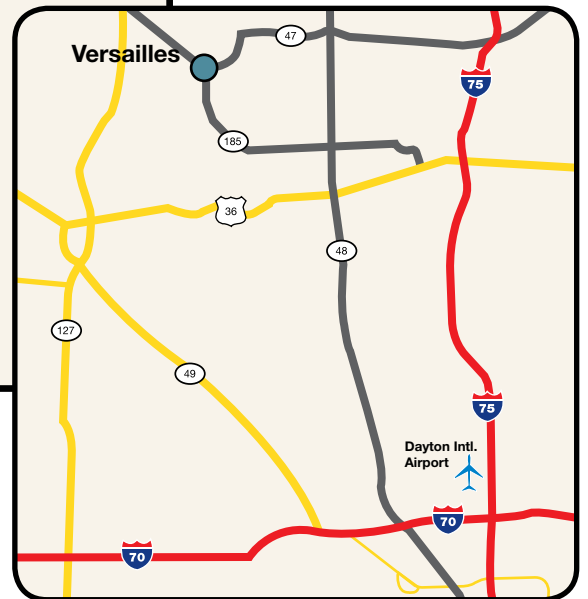

Midmark Area Map

Versailles Campus

Directions to Midmark

From Cincinnati/Dayton:

- I-75 N to S.R. 41 W (Troy) Exit 74
- S.R. 41 W to S.R. 48 N (Covington)
- S.R. 48 N to S.R. 185 W
- S.R. 185 W through Versailles (watch for Midmark Signs to guide you through Versailles)
- Straight to N West St.
- Left on Jackson St. to Midmark

From Toledo

- I-75 S to S.R. 47 W (Sidney) Exit 92
- S.R. 47 W through Versailles (watch for Midmark Signs to guide you through Versailles)
- Straight to N West St.
- Left on Jackson St. to Midmark

Directions to Riverwatch Conference Center

From Cincinnati/Dayton:

- I-75 N to S.R. 41 W (Troy) Exit 74
- S.R. 41 W to S.R. 48 N (Covington)
- S.R. 48 N to S.R. 185 W
- S.R. 185 W to Seibt Rd. (Webster), turn right (Look for Riverwatch signs)
- Seibt Rd. to Barnes Rd., turn left
- Riverwatch located on the right

From Toledo

- I-75 S to S.R. 47 W (Sidney) Exit 92
- S.R. 47 W to S.R. 185 S
- S.R. 185 S out of Versailles to St. Peter Rd., turn left
- St. Peter Rd. to Barnes Rd., turn right
- Riverwatch located on the left