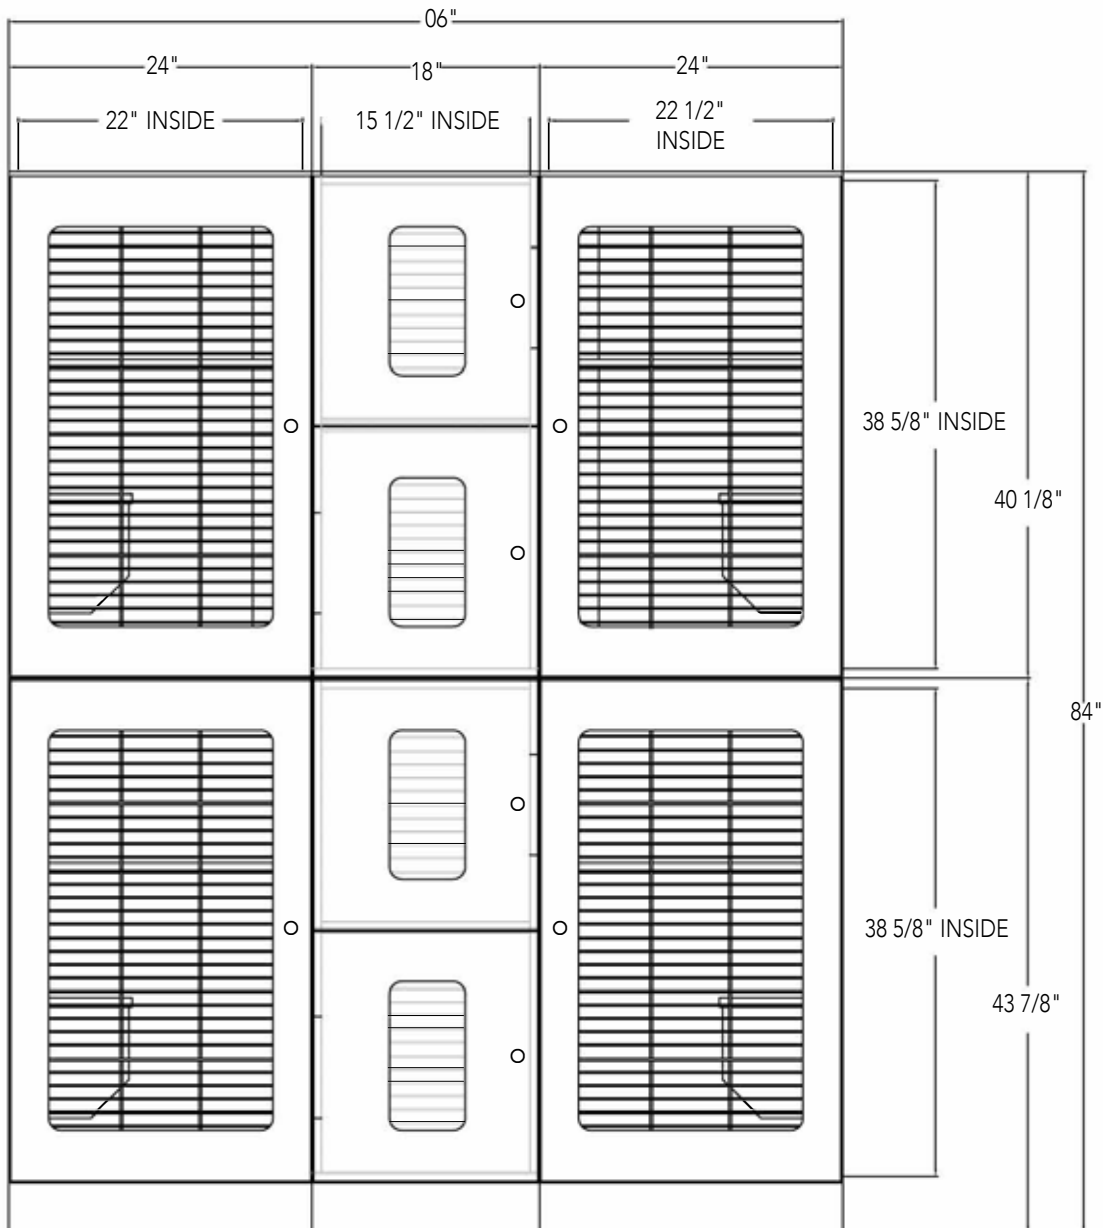

SPECIFICATIONS

RAINTREE CAT CONDOS

WIRE DOOR

FOR MIDMARK INTERNAL USE ONLY

Shipping Weight: 1,120 lb

LEFT AND RIGHT SIDE UNITS ARE 24 7/8" DEEP OVERALL

LEFT AND RIGHT SIDE UNITS ARE 23 3/4" DEEP INSIDE - CENTER LITTER UNITS ARE 19 1/4" DEEP INSIDE

NOTE:
All dimensions
are $\pm 1/8"$