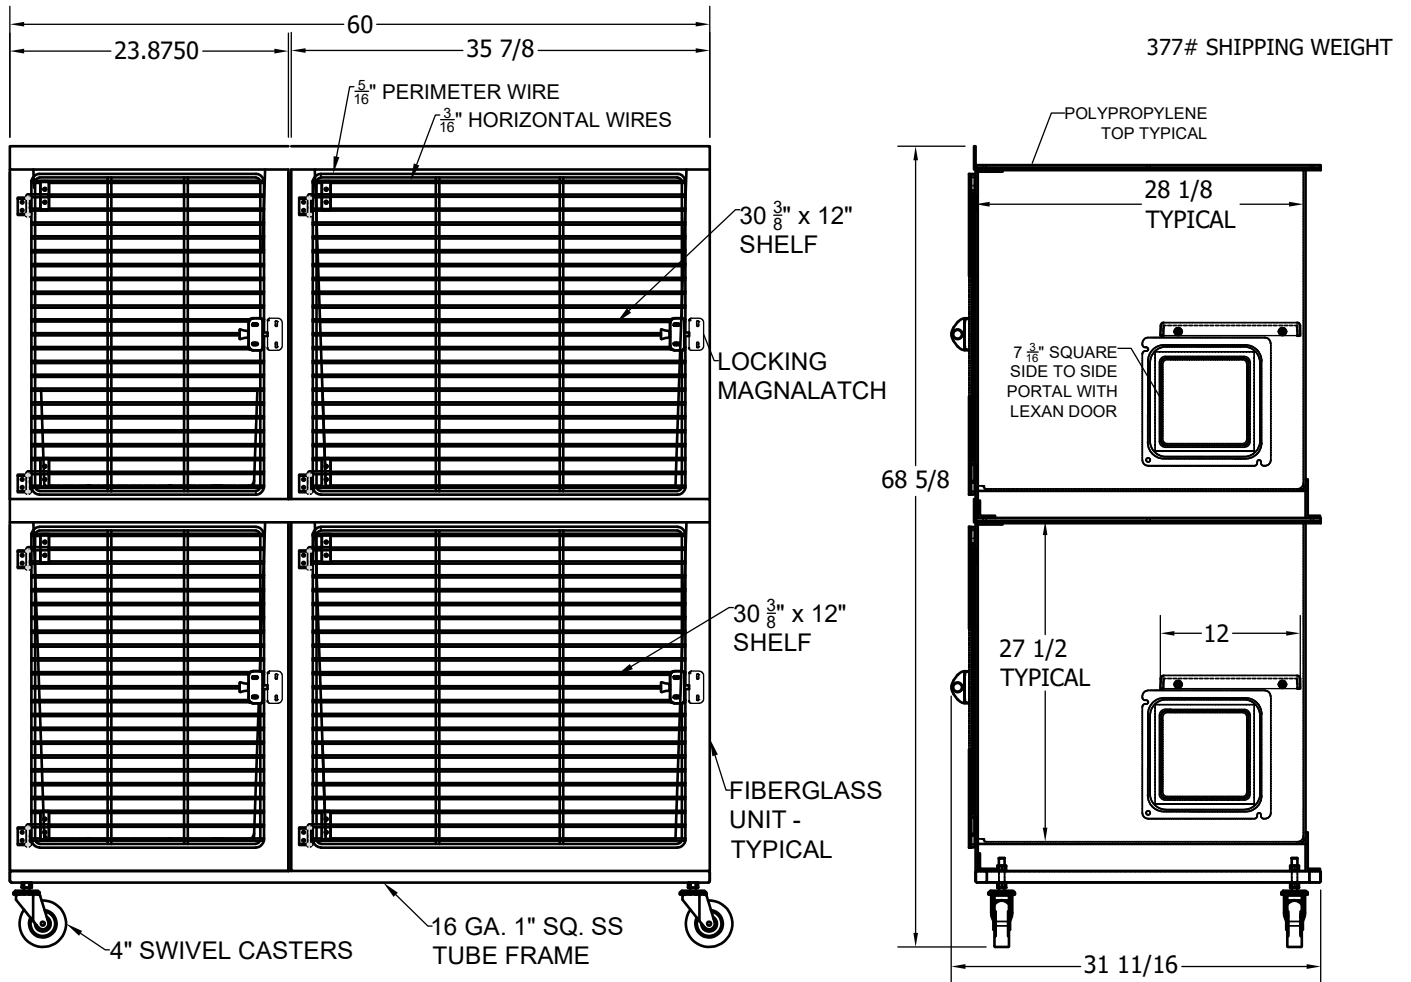

# SPECIFICATIONS CAT SUITES (FIBERGLASS)

355# SHIPPING WEIGHT

## Fiberglass Cat Suite - Small #7151

**NOTE:**  
All dimensions  
are ± 1/8"