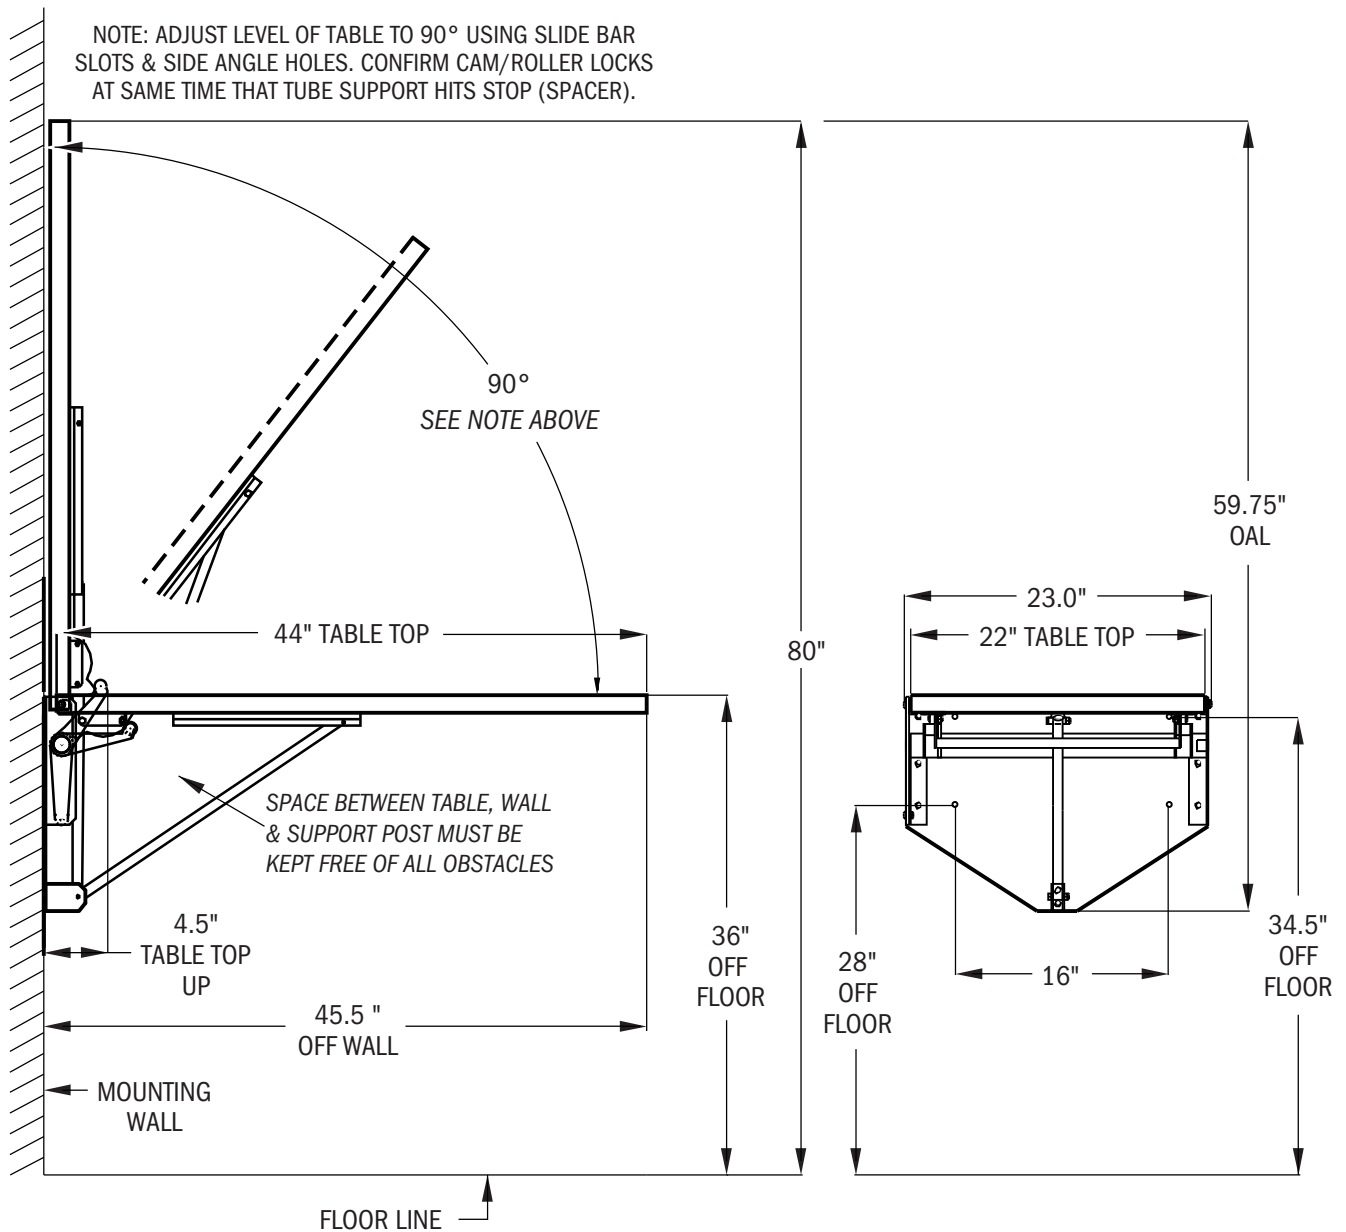

# SPECIFICATIONS

## FOLDING WALL MOUNT TABLE

Weight: 131 lb

**PLEASE SECURE PROPERLY,  
FOLDING WALL TABLE IS ONLY AS STURDY AS ITS MOUNTING.  
FOR YOUR SAFETY, DO NOT EXCEED 150 LB WEIGHT ON TABLE.**

**NOTE:**  
All dimensions  
are  $\pm 1/8"$