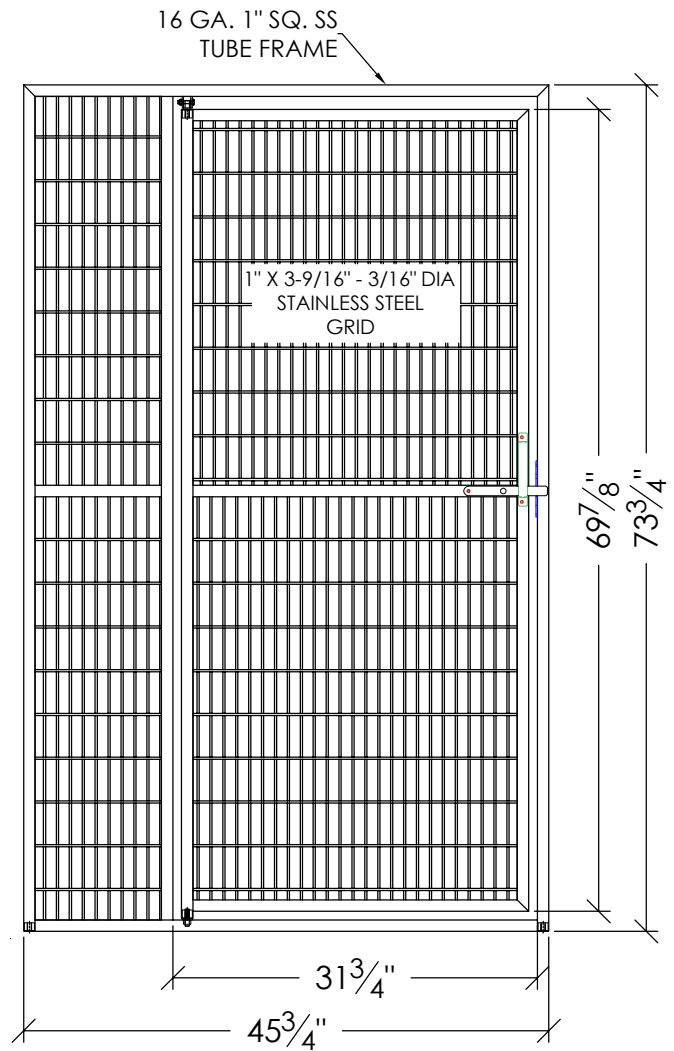

SPECIFICATIONS SANI-KENNELS

Shipping Weight: 45 lb

Shipping Weight: 68 lb

NOTE:
All dimensions
are ± 1/8"