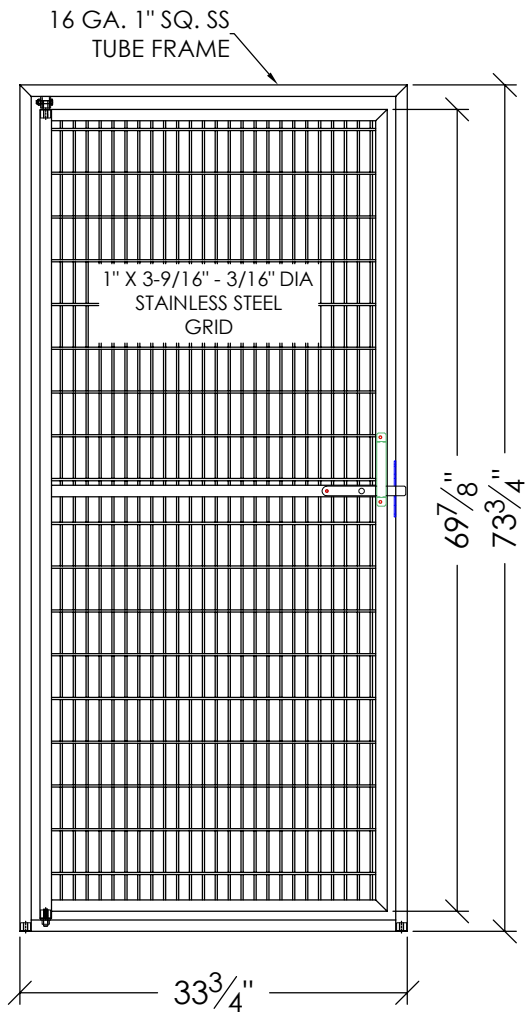

SPECIFICATIONS SANI-KENNELS

Shipping Weight: 45 lb

Shipping Weight: 68 lb

NOTE:
All dimensions
are ± 1/8"