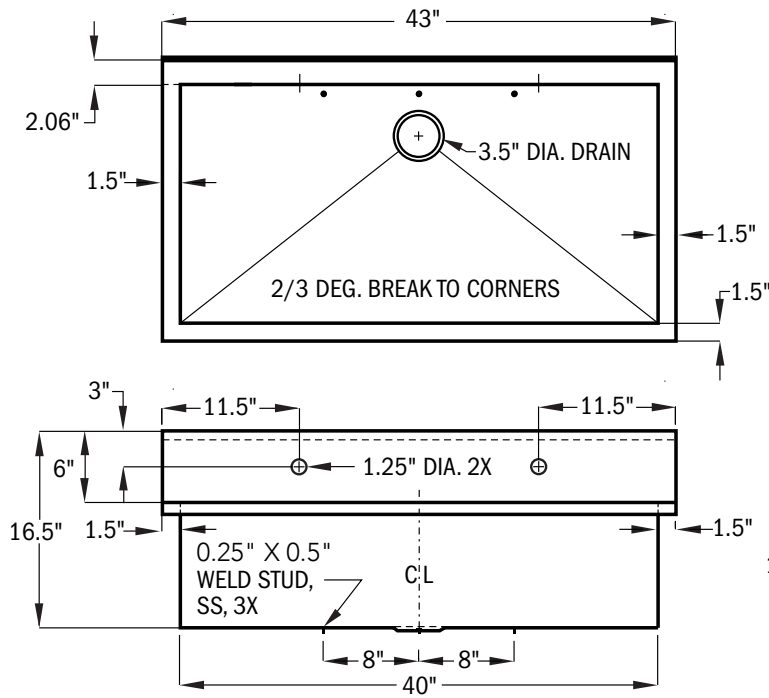

SPECIFICATIONS STAINLESS STEEL SCRUB SINKS

DOUBLE SCRUB SINK

SINGLE SCRUB SINK

NOTE:
All dimensions
are $\pm 1/8"$