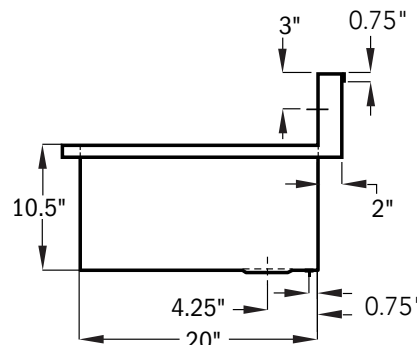

SPECIFICATIONS STAINLESS STEEL SCRUB SINKS

DOUBLE SCRUB SINK

SINGLE SCRUB SINK

NOTE:
All dimensions
are $\pm 1/8"$