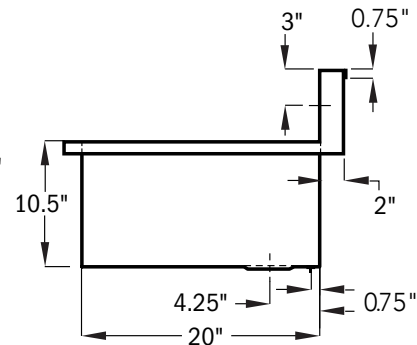

SPECIFICATIONS STAINLESS STEEL SCRUB SINKS

DOUBLE SCRUB SINK

SINGLE SCRUB SINK

NOTE:
All dimensions
are $\pm 1/8"$