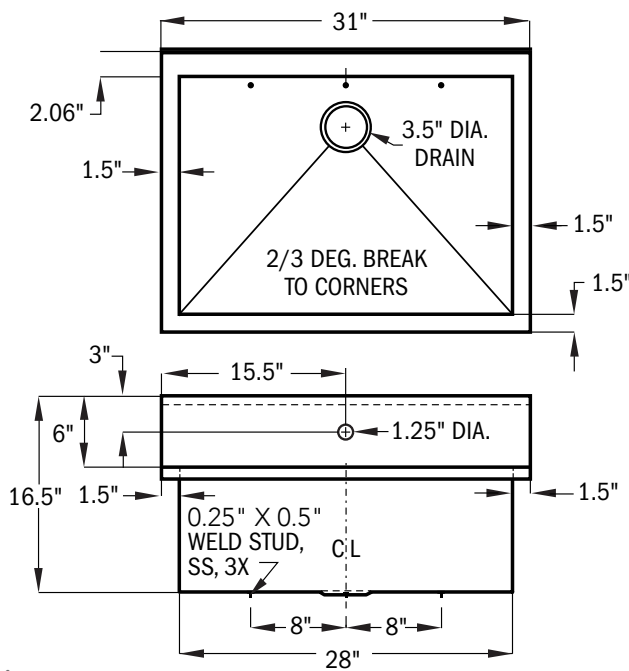

SPECIFICATIONS STAINLESS STEEL SCRUB SINKS

DOUBLE SCRUB SINK

SINGLE SCRUB SINK

NOTE:
All dimensions
are $\pm 1/8"$