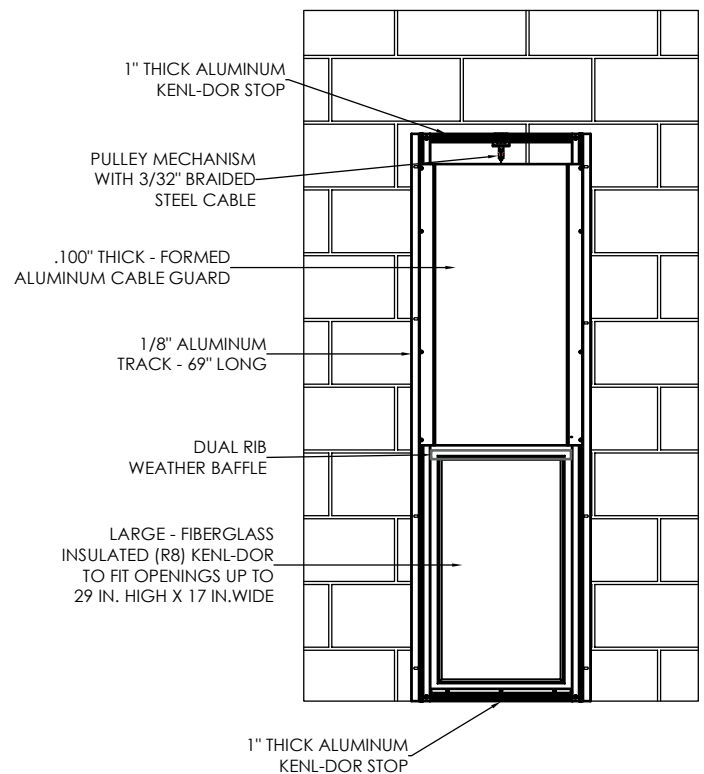

# SPECIFICATIONS MASONRY TRANSFER DOORS

**NOTE:**  
All dimensions  
are  $\pm 1/8"$