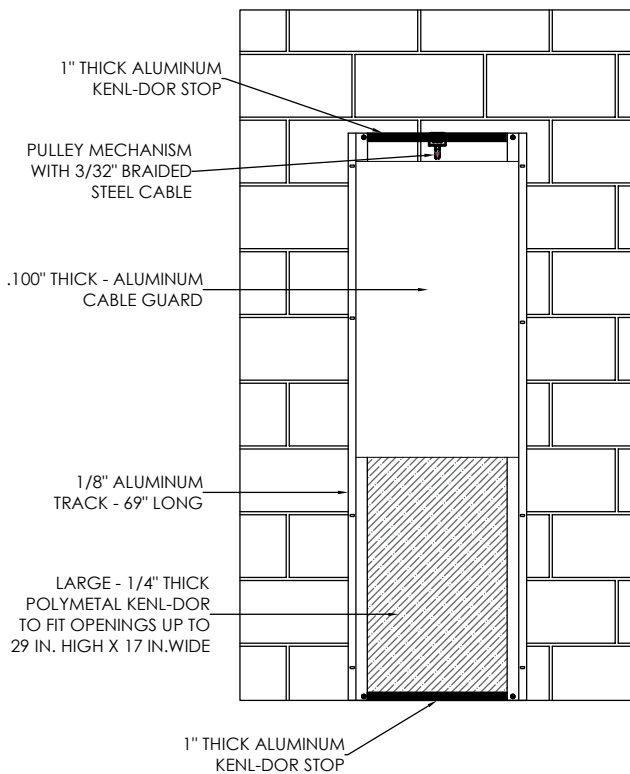

# SPECIFICATIONS MASONRY TRANSFER DOORS

**NOTE:**  
All dimensions  
are  $\pm 1/8"$