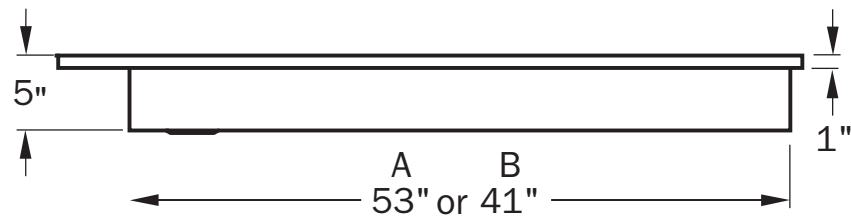

SPECIFICATIONS

STAINLESS STEEL TUBS (Page 1 of 2)

Note:
All Cabinets & Tubs
on Legs - 36" Tall

NOTE:
All dimensions
are $\pm 1/8"$

SPECIFICATIONS

STAINLESS STEEL TUBS (Page 2 of 2)

Note: All Cabinets and Tubs on Legs - 36" Tall

NOTE:
All dimensions are ± 1/8"