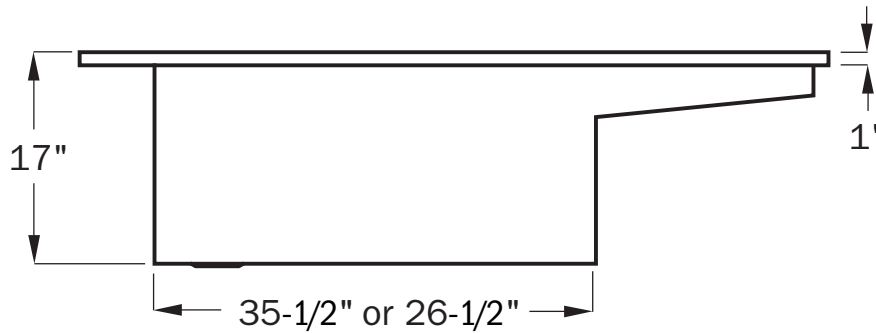

SPECIFICATIONS

STAINLESS STEEL TUBS (Page 1 of 2)

Note:
All Cabinets & Tubs
on Legs - 36" Tall

NOTE:
All dimensions
are $\pm 1/8"$

SPECIFICATIONS

STAINLESS STEEL TUBS (Page 2 of 2)

Note: All Cabinets and Tubs on Legs - 36" Tall

NOTE:
All dimensions are ± 1/8"