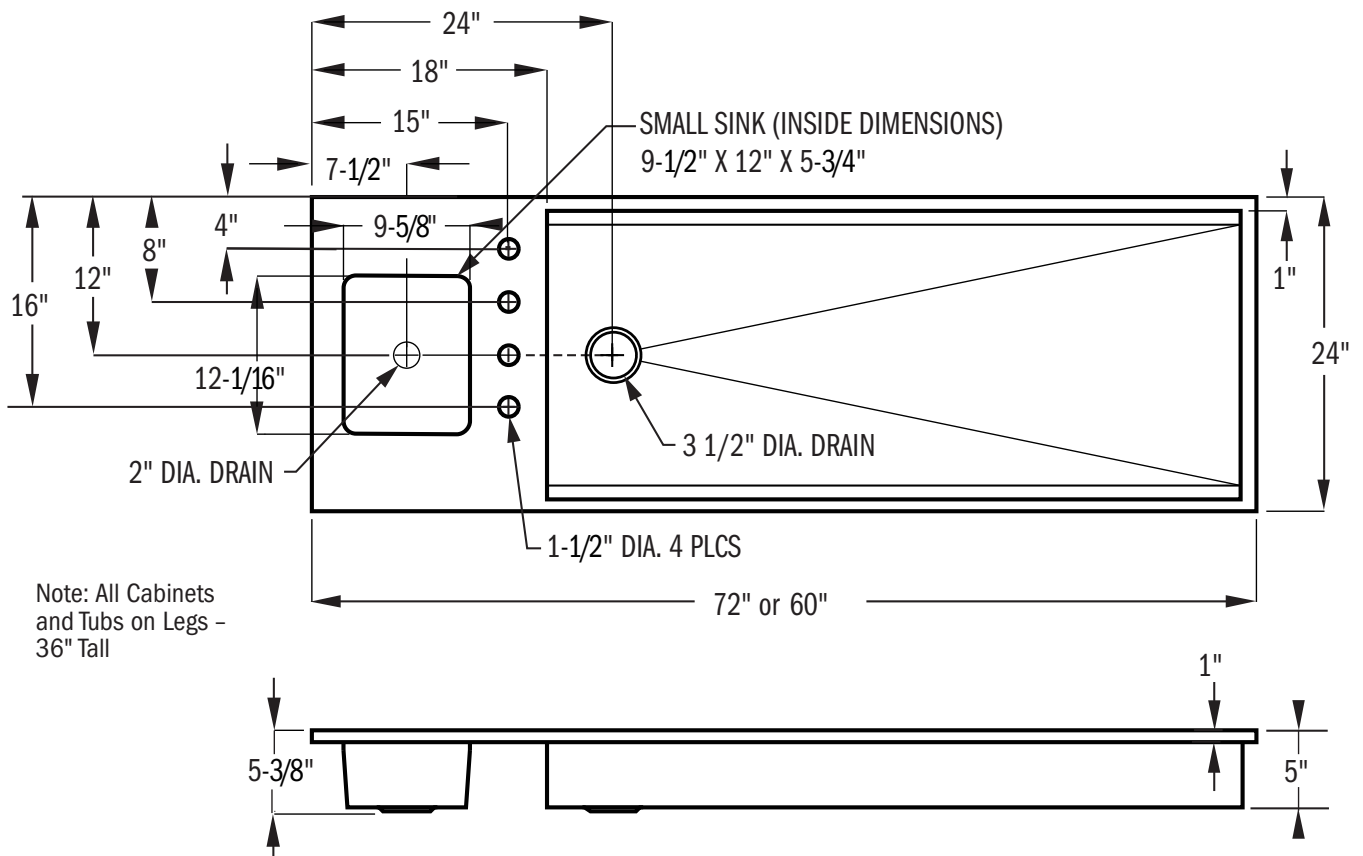

SPECIFICATIONS

STAINLESS STEEL TUBS (Page 1 of 2)

Note:
All Cabinets & Tubs
on Legs - 36" Tall

NOTE:
All dimensions
are $\pm 1/8"$

SPECIFICATIONS

STAINLESS STEEL TUBS (Page 2 of 2)

Note: All Cabinets and Tubs on Legs - 36" Tall

NOTE:
All dimensions are ± 1/8"