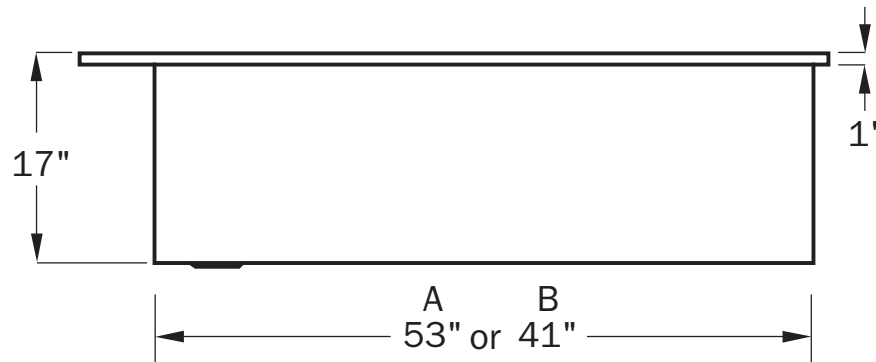

SPECIFICATIONS

STAINLESS STEEL TUBS (Page 1 of 2)

Note:
All Cabinets & Tubs
on Legs - 36" Tall

NOTE:
All dimensions
are $\pm 1/8"$

SPECIFICATIONS

STAINLESS STEEL TUBS (Page 2 of 2)

Note: All Cabinets and Tubs on Legs - 36" Tall

NOTE:
All dimensions are ± 1/8"