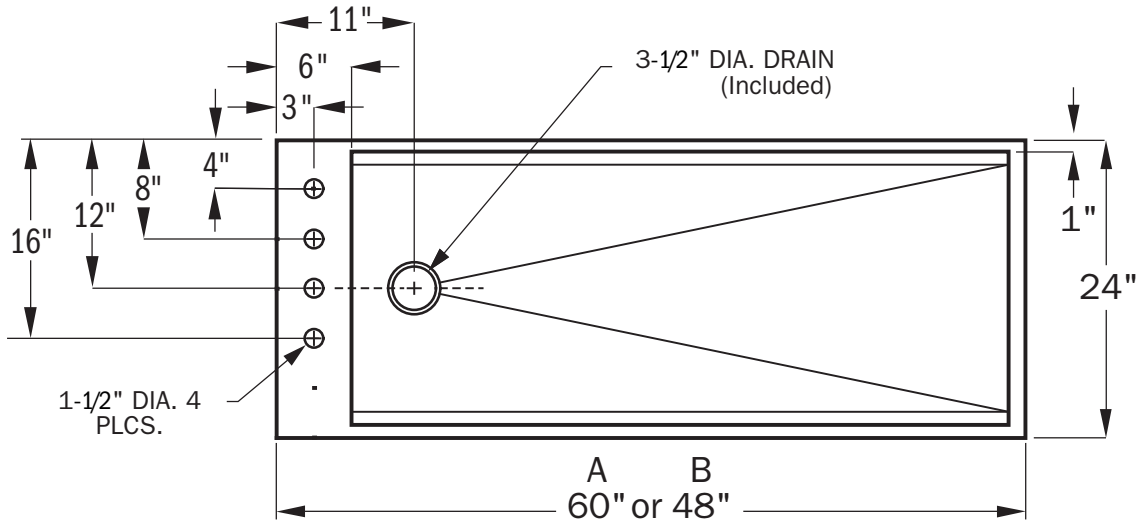

SPECIFICATIONS

STAINLESS STEEL TUBS (Page 1 of 2)

Note:
All Cabinets & Tubs
on Legs - 36" Tall

NOTE:
All dimensions
are $\pm 1/8"$

SPECIFICATIONS

STAINLESS STEEL TUBS (Page 2 of 2)

Note: All Cabinets and Tubs on Legs - 36" Tall

NOTE:
All dimensions are ± 1/8"