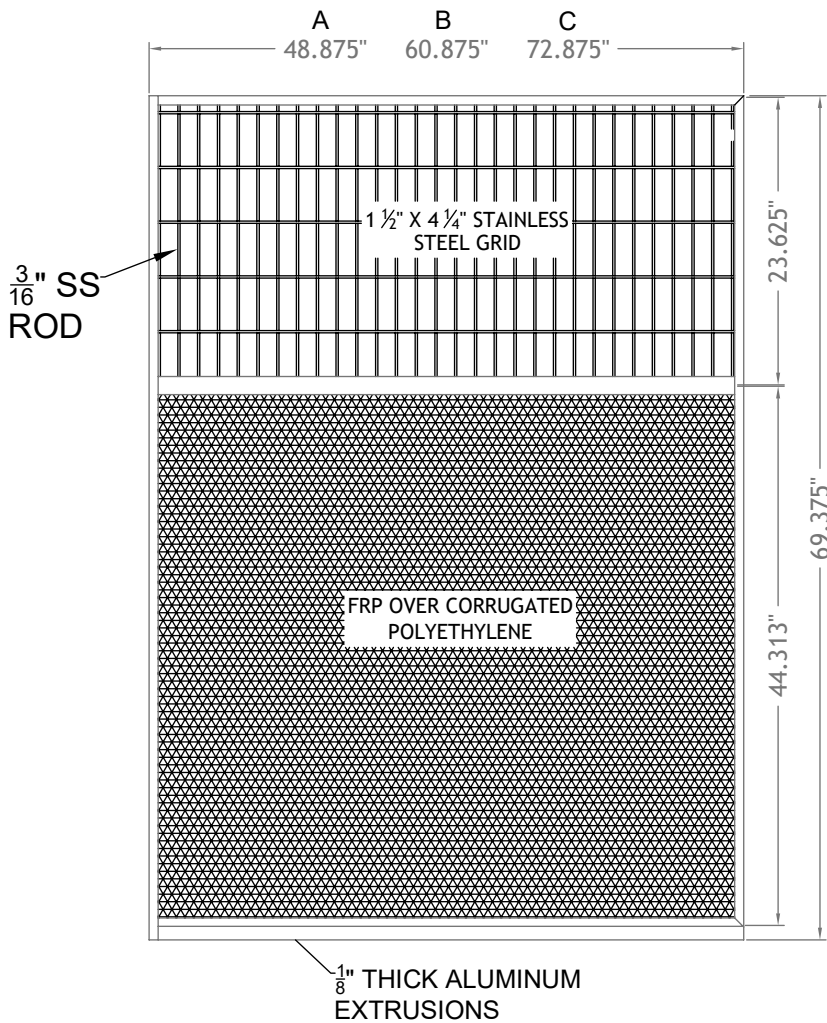

SPECIFICATIONS ULTRABASE

SIDE PANELS

Shipping Weight:
A: 35 lb
B: 42 lb
C: 48 lb

BACK PANELS

Shipping Weight:
A: 30 lb
B: 36 lb

NOTE:
All dimensions
are $\pm 1/8"$