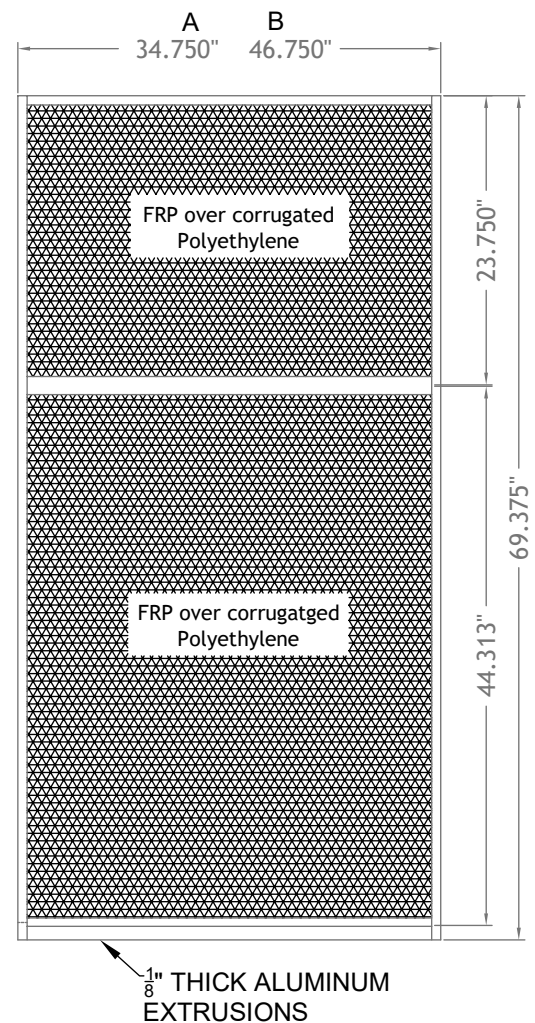

SPECIFICATIONS ULTRABASE

SIDE PANELS

Shipping Weight:
A: 35 lb
B: 42 lb
C: 48 lb

BACK PANELS

Shipping Weight:
A: 30 lb
B: 36 lb

NOTE:
All dimensions
are $\pm 1/8"$