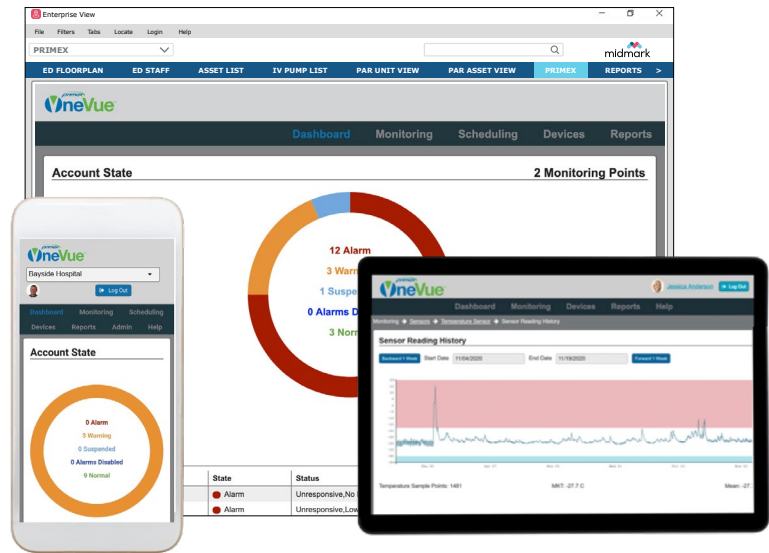

Midmark RTLS + Primex: Powerful, Real-Time Data to Optimize and Protect Your Investments

The investments you make as a hospital or health system are costly, whether it be vaccines and tissue samples or IV pumps and wheelchairs. Maintaining these valuable assets is critical to preventing the costly waste of resources and delivering safe, timely and effective patient care. Midmark RTLS and Primex have partnered with this goal in mind: to help hospitals and health systems optimize and protect their investments.

PROTECT CRUCIAL VACCINES, SENSITIVE MATERIALS + ASSETS WITH PRIMEX ONEVUE SENSE™ ENVIRONMENTAL MONITORING

Primex OneVue Sense™ helps protect your facility and sensitive materials while improving safety and patient care. Set custom threshold and alerting parameters to continuously collect and store data of each device throughout the facility and be notified by text message, email or phone call to address out-of-range alerts. Primex OneVue Sense™ keeps comprehensive monitoring data and reports at hand for easy access, especially when you need to demonstrate compliance to applicable regulations and accrediting agencies.

OneVue Sense™, viewed through Midmark RTLS Enterprise View®, provides users real-time alerts of any changes in environmental conditions, keeping your vaccines, medications and facility safe.

LOCATE + MANAGE EQUIPMENT WITH MIDMARK RTLS

Ensure you can find equipment anytime, anywhere to improve utilization and decrease inventory shrinkage. Midmark's real-time locating system (RTLS) technology not only tracks assets, it also enhances staff safety and improves patient flow.