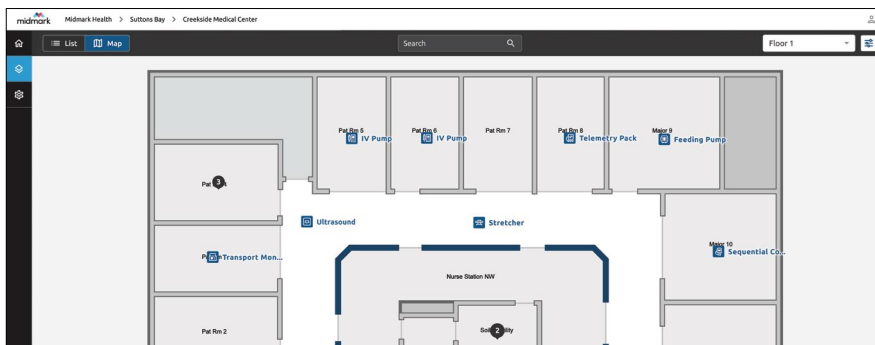

LOCATE + MANAGE EQUIPMENT WITH MIDMARK RTLS

Ensure you can find equipment anytime, anywhere to improve utilization and decrease inventory shrinkage. Midmark's real-time locating system (RTLS) technology not only tracks assets, it also enhances staff safety and improves patient flow.

Locate equipment for patient care and maintenance across your health system with Midmark RTLS Cloud.