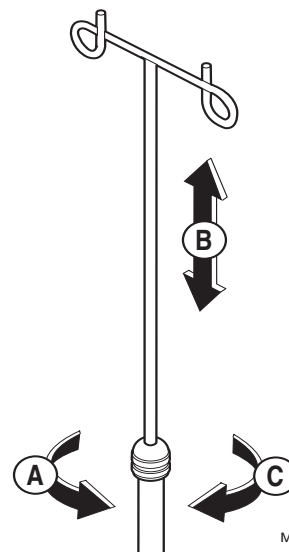

WARNING

Only mount 9A77001 on base rail of exam table or side rail of stretcher. Assure table or stretcher is clear of any obstacles that may interfere with operation of IV Pole. IV Pole may interfere with 8 ft. (20.3 cm) ceiling. Always support IV Pole assembly when changing positions on it.

INSTALLATION

MA44110a

- Loosen lower knob on swivel block
- Slide swivel block onto exam table base rail or stretcher side rail.
- Position at desired location and tighten knob.

OPERATION (ROTATIONAL POSITIONING)

MA44110b

- Loosen knob.
- Rotate IV pole to desired position.
- Tighten knob.

OPERATION (HEIGHT ADJUSTMENT)

MA44110c

- Support top IV rod, loosen ferrule.
- Raise or lower top IV rod to desired position.
- Tighten ferrule.

MIDMARK[®]

Midmark Corporation, Versailles, Ohio 45380 U.S.A.
(937) 526-3662 FAX (937) 526-5542

003-0934-00 Rev. B (7/08)

I.V. Pole

Order 
 Medical and
 Animal Health
 Parts Online

MA222900

Item	Part No.	Description	Qty.	Item	Part No.	Description	Qty.
	9A77001	I.V. Pole Assembly (Includes Items 1 thru 15)	1	7	• 553-0114-02	• Elastomer Spring	1
1	• 530-0326-00	• Chrome Plated I.V. Rod	1	8	• 016-0175-00	• Knob	1
2	• K101037	• Ferrule	1	9	• 057-0180-00	• Swivel Block	1
3	• K101040	• Bushing	1	10	• 057-0084-00	• Serrated Ring	2
4	• 557-0189-00	• Threaded Sleeve (Apply Loctite #042-0024-00)	1	11	• 040-0008-27	• Screw	8
5	• 557-0187-00	• Small Stop	1	12	• 025-0021-00	• Spring Washer	6
6	• 040-0250-98	• Screw (Apply Loctite #042-0025-00)	1	13	• 030-0708-00	• Tube Weldment	1
				14	• 053-0114-00	• Nylon Bearing	1
				15	• 016-0310-00	• Knob	1