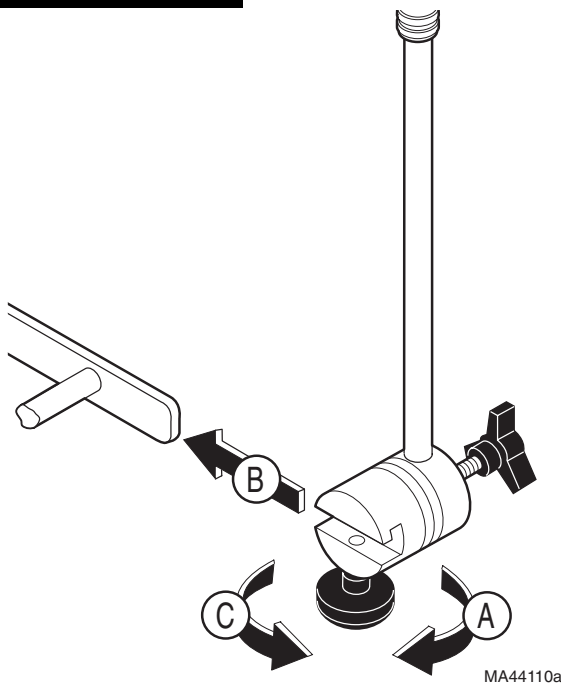

9A77001 ADJUSTABLE IV ASSEMBLY

KIT COMPONENTS

Part Number	Description	Qty.
9A77001	Adjustable IV Pole Assembly.....	1
003-0934-00	Installation / Operation Instructions	1

REQUIRED TOOLS

None

INTRODUCTION

To provide secure support for fluid for an IV infusion. Must be mounted on base rail of exam table or side rail of stretcher.

WARNING

Only mount 9A77001 on base rail of exam table or side rail of stretcher. Assure table or stretcher is clear of any obstacles that may interfere with operation of IV Pole. IV Pole may interfere with 8 ft. (20.3 cm) ceiling. Always support IV Pole assembly when changing positions on it.

INSTALLATION

MA44110a

- Loosen lower knob on swivel block
- Slide swivel block onto exam table base rail or stretcher side rail.
- Position at desired location and tighten knob.

OPERATION (ROTATIONAL POSITIONING)

MA44110b

- Loosen knob.
- Rotate IV pole to desired position.
- Tighten knob.

OPERATION (HEIGHT ADJUSTMENT)

MA44110c

- Support top IV rod, loosen ferrule.
- Raise or lower top IV rod to desired position.
- Tighten ferrule.