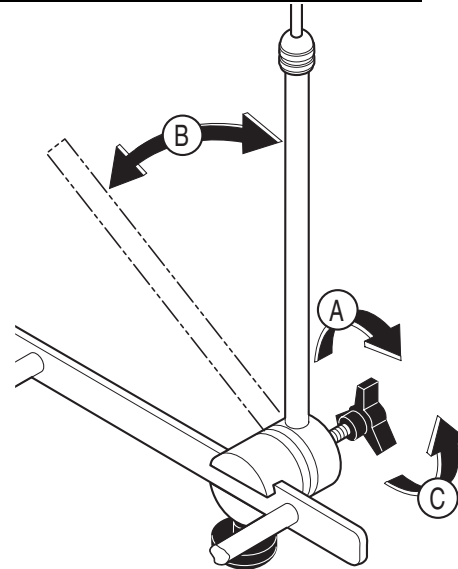

9A77001 ADJUSTABLE IV ASSEMBLY

KIT COMPONENTS

Part Number	Description	Qty.
9A77001	Adjustable IV Pole Assembly.....	1
003-0934-00	Installation / Operation Instructions	1

REQUIRED TOOLS

None

INTRODUCTION

To provide secure support for fluid for an IV infusion. Must be mounted on base rail of exam table or side rail of stretcher.

WARNING

Only mount 9A77001 on base rail of exam table or side rail of stretcher. Assure table or stretcher is clear of any obstacles that may interfere with operation of IV Pole. IV Pole may interfere with 8 ft. (20.3 cm) ceiling. Always support IV Pole assembly when changing positions on it.

INSTALLATION

MA44110a

- Loosen lower knob on swivel block
- Slide swivel block onto exam table base rail or stretcher side rail.
- Position at desired location and tighten knob.

OPERATION (ROTATIONAL POSITIONING)

MA44110b

- Loosen knob.
- Rotate IV pole to desired position.
- Tighten knob.

OPERATION (HEIGHT ADJUSTMENT)

MA44110c

- Support top IV rod, loosen ferrule.
- Raise or lower top IV rod to desired position.
- Tighten ferrule.