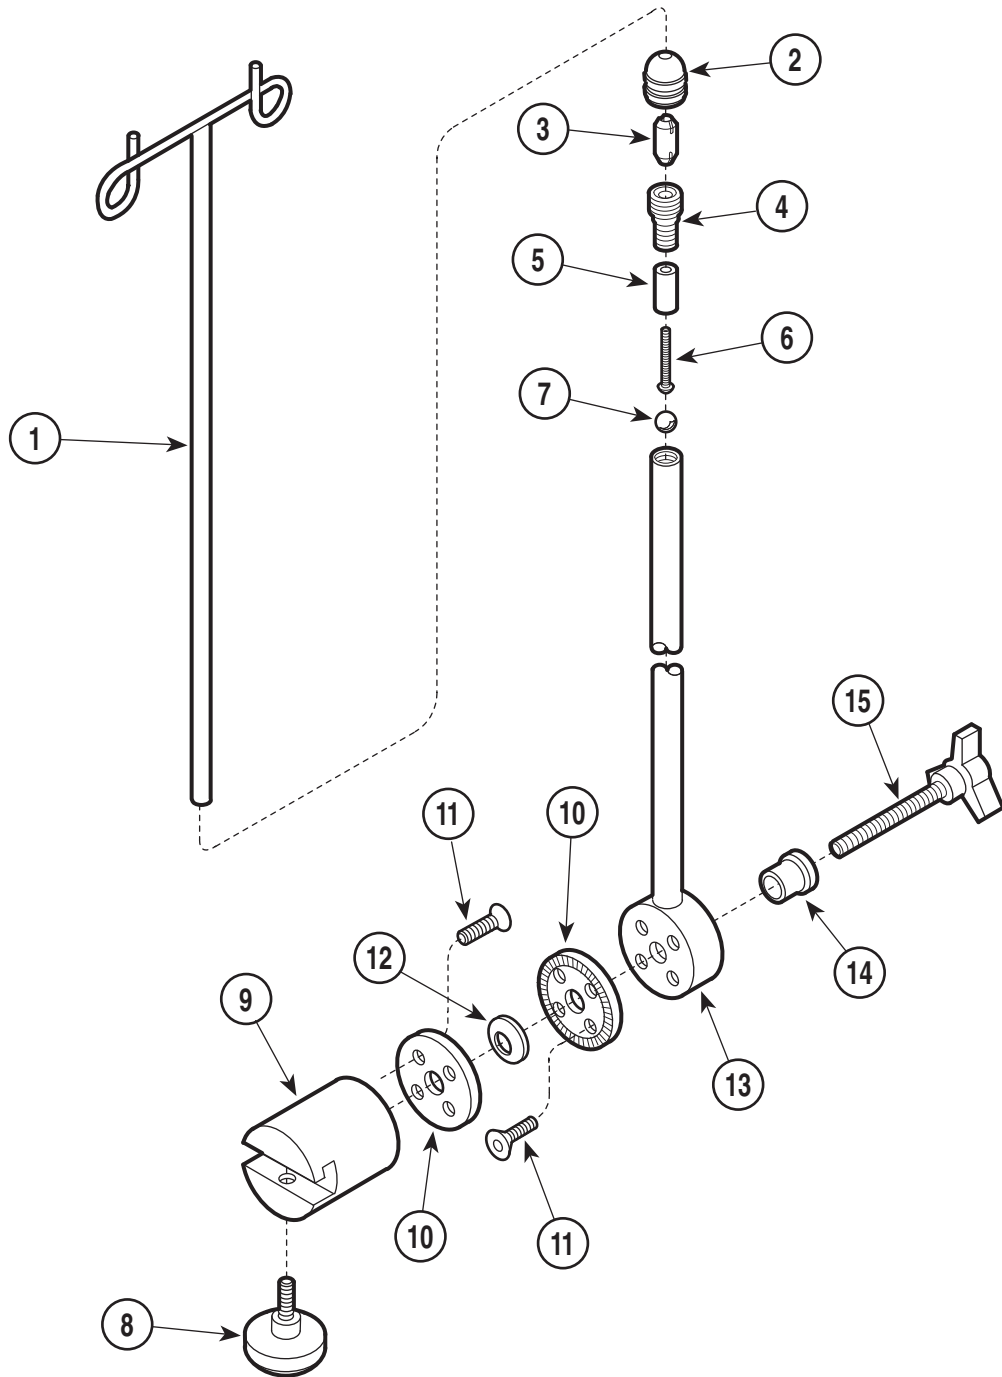

9A77001 ADJUSTABLE IV ASSEMBLY

KIT COMPONENTS

Part Number	Description	Qty.
9A77001	Adjustable IV Pole Assembly.....	1
003-0934-00	Installation / Operation Instructions	1

REQUIRED TOOLS

None

INTRODUCTION

To provide secure support for fluid for an IV infusion. Must be mounted on base rail of exam table or side rail of stretcher.

INSTALLATION

MA44110a

- Loosen lower knob on swivel block
- Slide swivel block onto exam table base rail or stretcher side rail.
- Position at desired location and tighten knob.

OPERATION (ROTATIONAL POSITIONING)

MA44110b

- Loosen knob.
- Rotate IV pole to desired position.
- Tighten knob.

OPERATION (HEIGHT ADJUSTMENT)

MA44110c

- Support top IV rod, loosen ferrule.
- Raise or lower top IV rod to desired position.
- Tighten ferrule.

MIDMARK[®]

Midmark Corporation, Versailles, Ohio 45380 U.S.A.
(937) 526-3662 FAX (937) 526-5542

003-0934-00 Rev. B (7/08)

I.V. Pole

Order 
 Medical and
 Animal Health
 Parts Online

MA222900

Item	Part No.	Description	Qty.	Item	Part No.	Description	Qty.
	9A77001	I.V. Pole Assembly (Includes Items 1 thru 15)	1	7	• 553-0114-02	• Elastomer Spring	1
1	• 530-0326-00	• Chrome Plated I.V. Rod	1	8	• 016-0175-00	• Knob	1
2	• K101037	• Ferrule	1	9	• 057-0180-00	• Swivel Block	1
3	• K101040	• Bushing	1	10	• 057-0084-00	• Serrated Ring	2
4	• 557-0189-00	• Threaded Sleeve (Apply Loctite #042-0024-00)	1	11	• 040-0008-27	• Screw	8
5	• 557-0187-00	• Small Stop	1	12	• 025-0021-00	• Spring Washer	6
6	• 040-0250-98	• Screw (Apply Loctite #042-0025-00)	1	13	• 030-0708-00	• Tube Weldment	1
				14	• 053-0114-00	• Nylon Bearing	1
				15	• 016-0310-00	• Knob	1