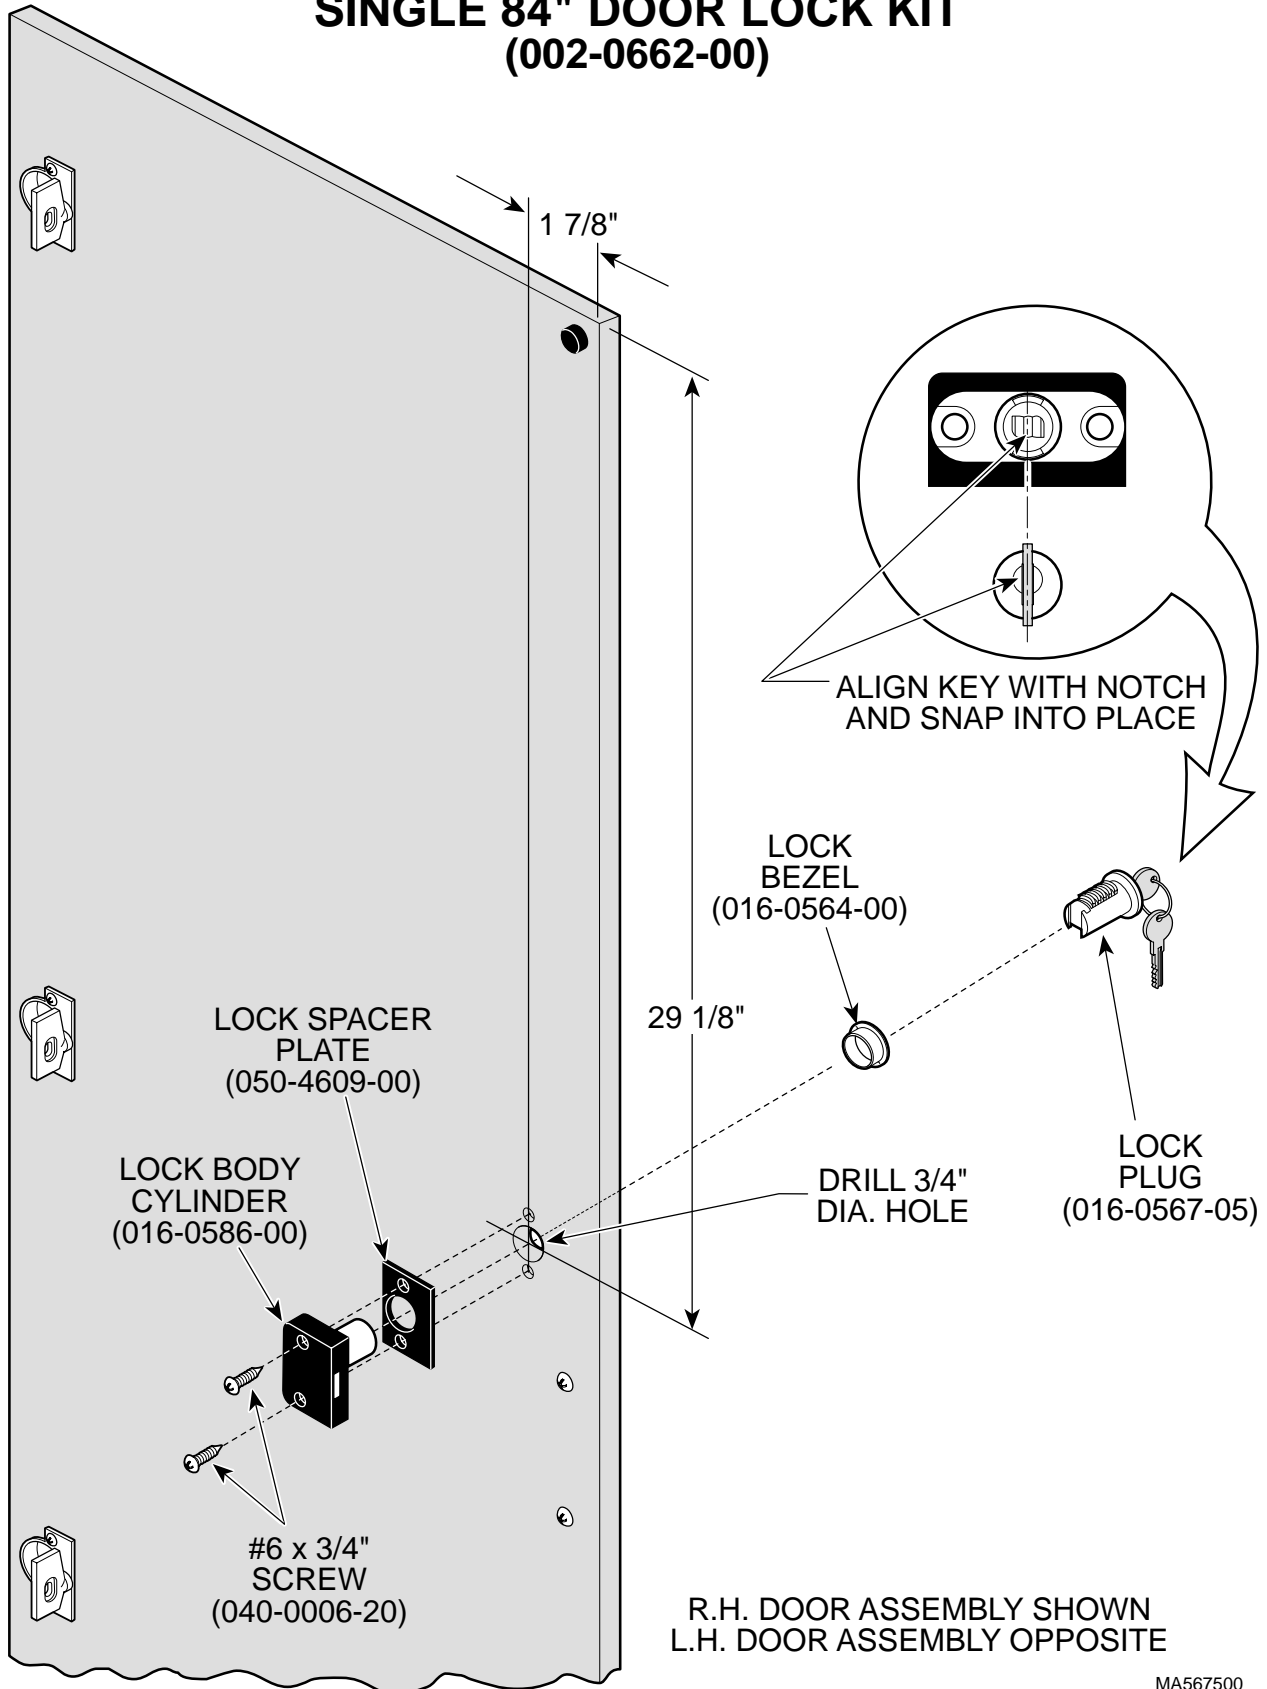

INSTALLATION INSTRUCTIONS

Ritter®
by Midmark

SINGLE 84" DOOR LOCK KIT (002-0662-00)

MA567500