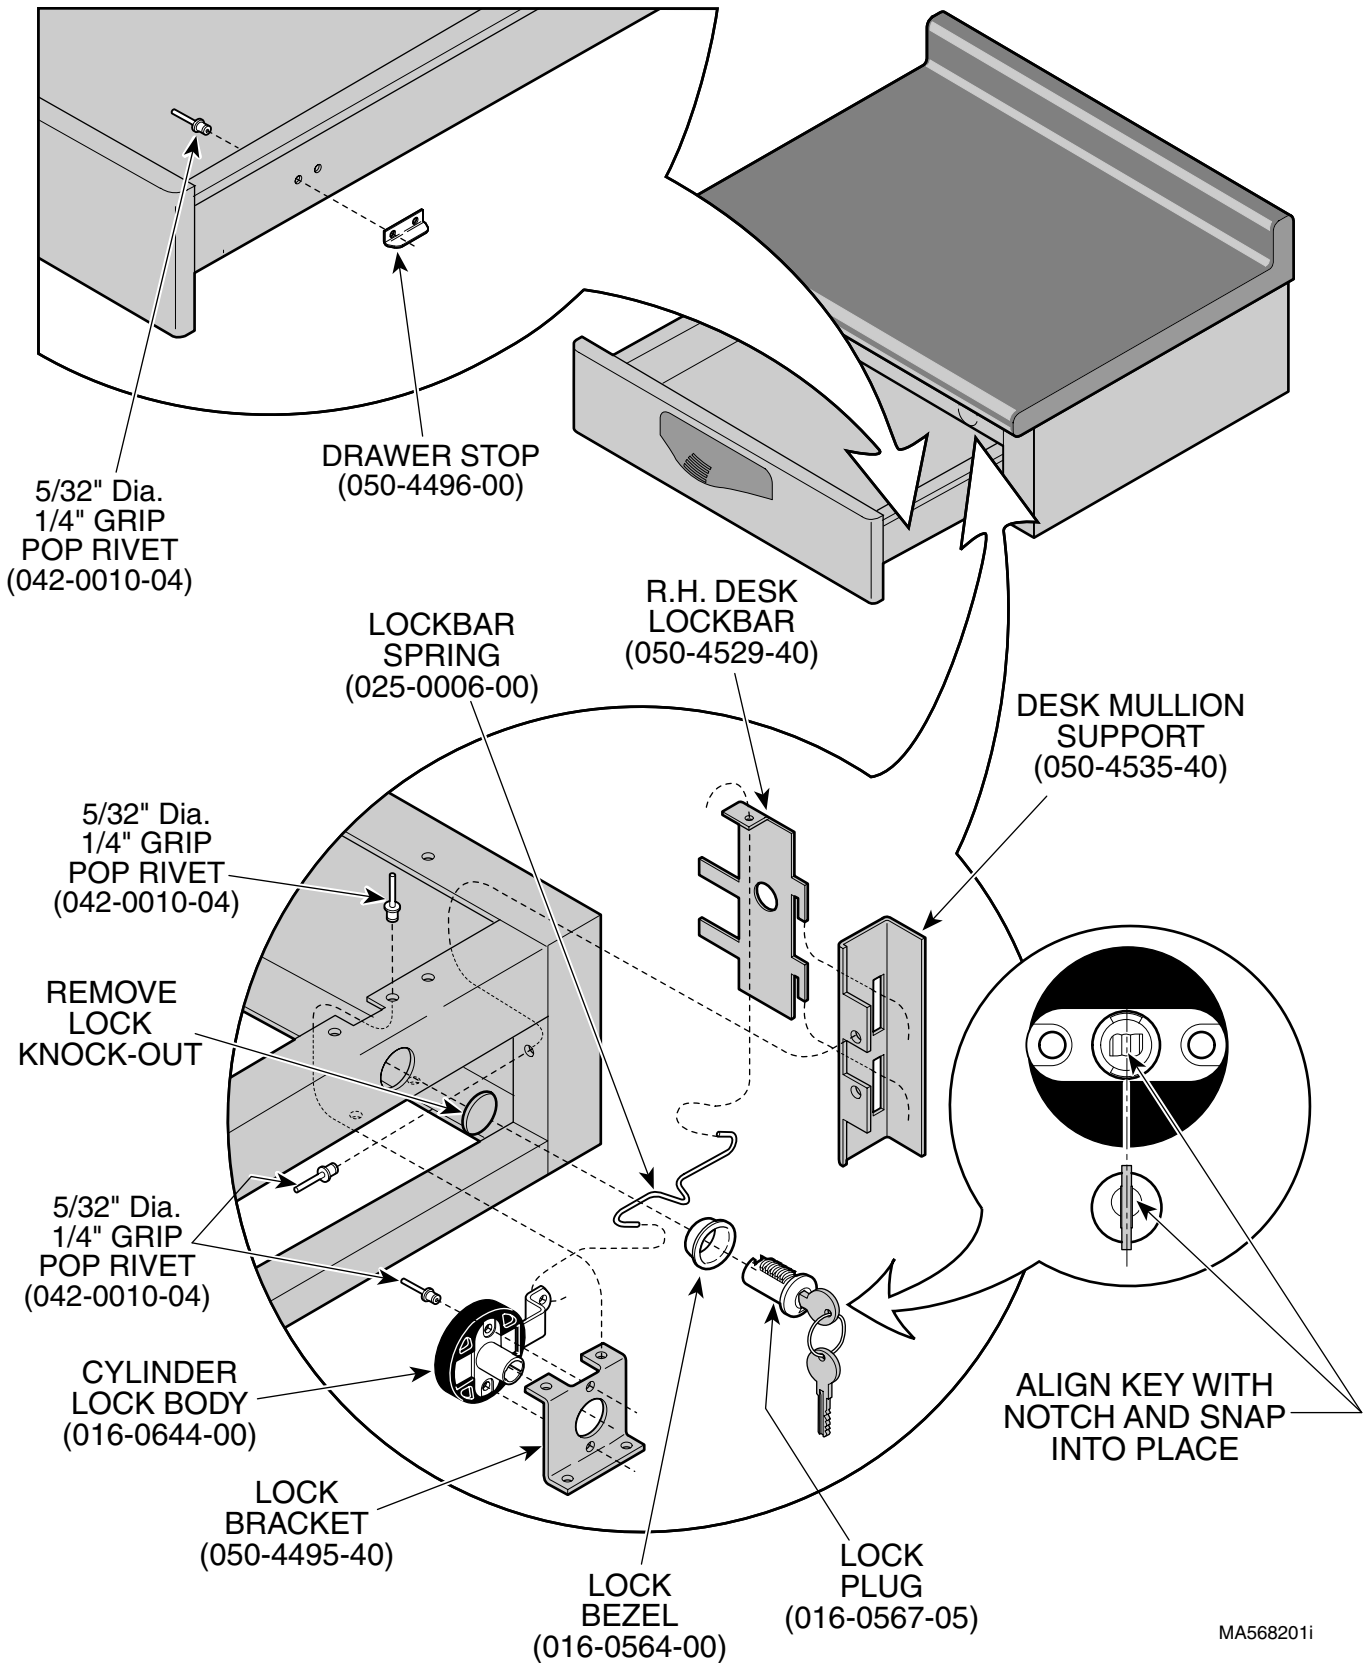

INSTALLATION INSTRUCTIONS

Ritter®
by Midmark

SINGLE DRAWER DESK LOCK KIT (002-0666-00)

MA568201i

003-1146-00 Rev. C (1/05)