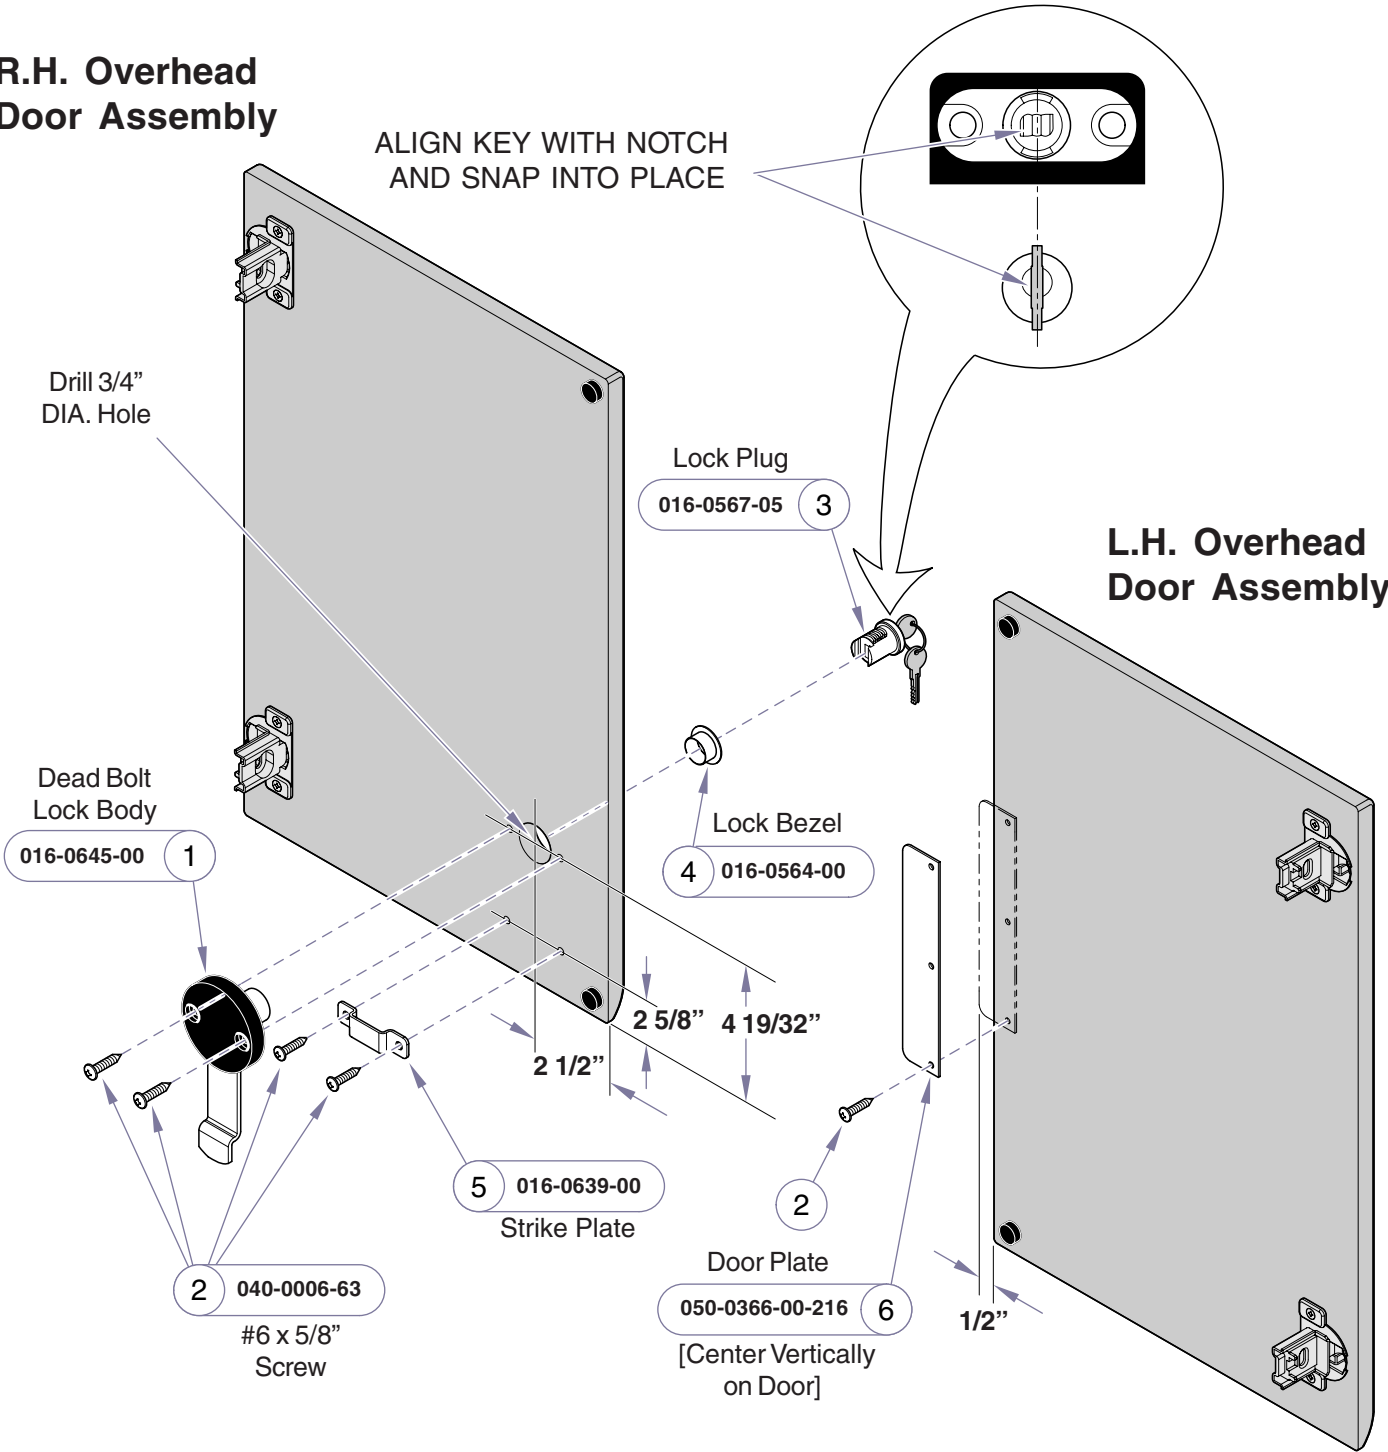

Double Door Lock Kit Installation Overhead (002-0989-00) Base (002-0917-0x)

R.H. Overhead Door Assembly

L.H. Overhead Door Assembly

MA736700i

Bulk Storage Cabinet (002-0917-00)
24" (002-0917-01)
30" (002-0917-02)
36" (002-0917-03)

ALIGN KEY WITH NOTCH AND SNAP INTO PLACE

MA736800i