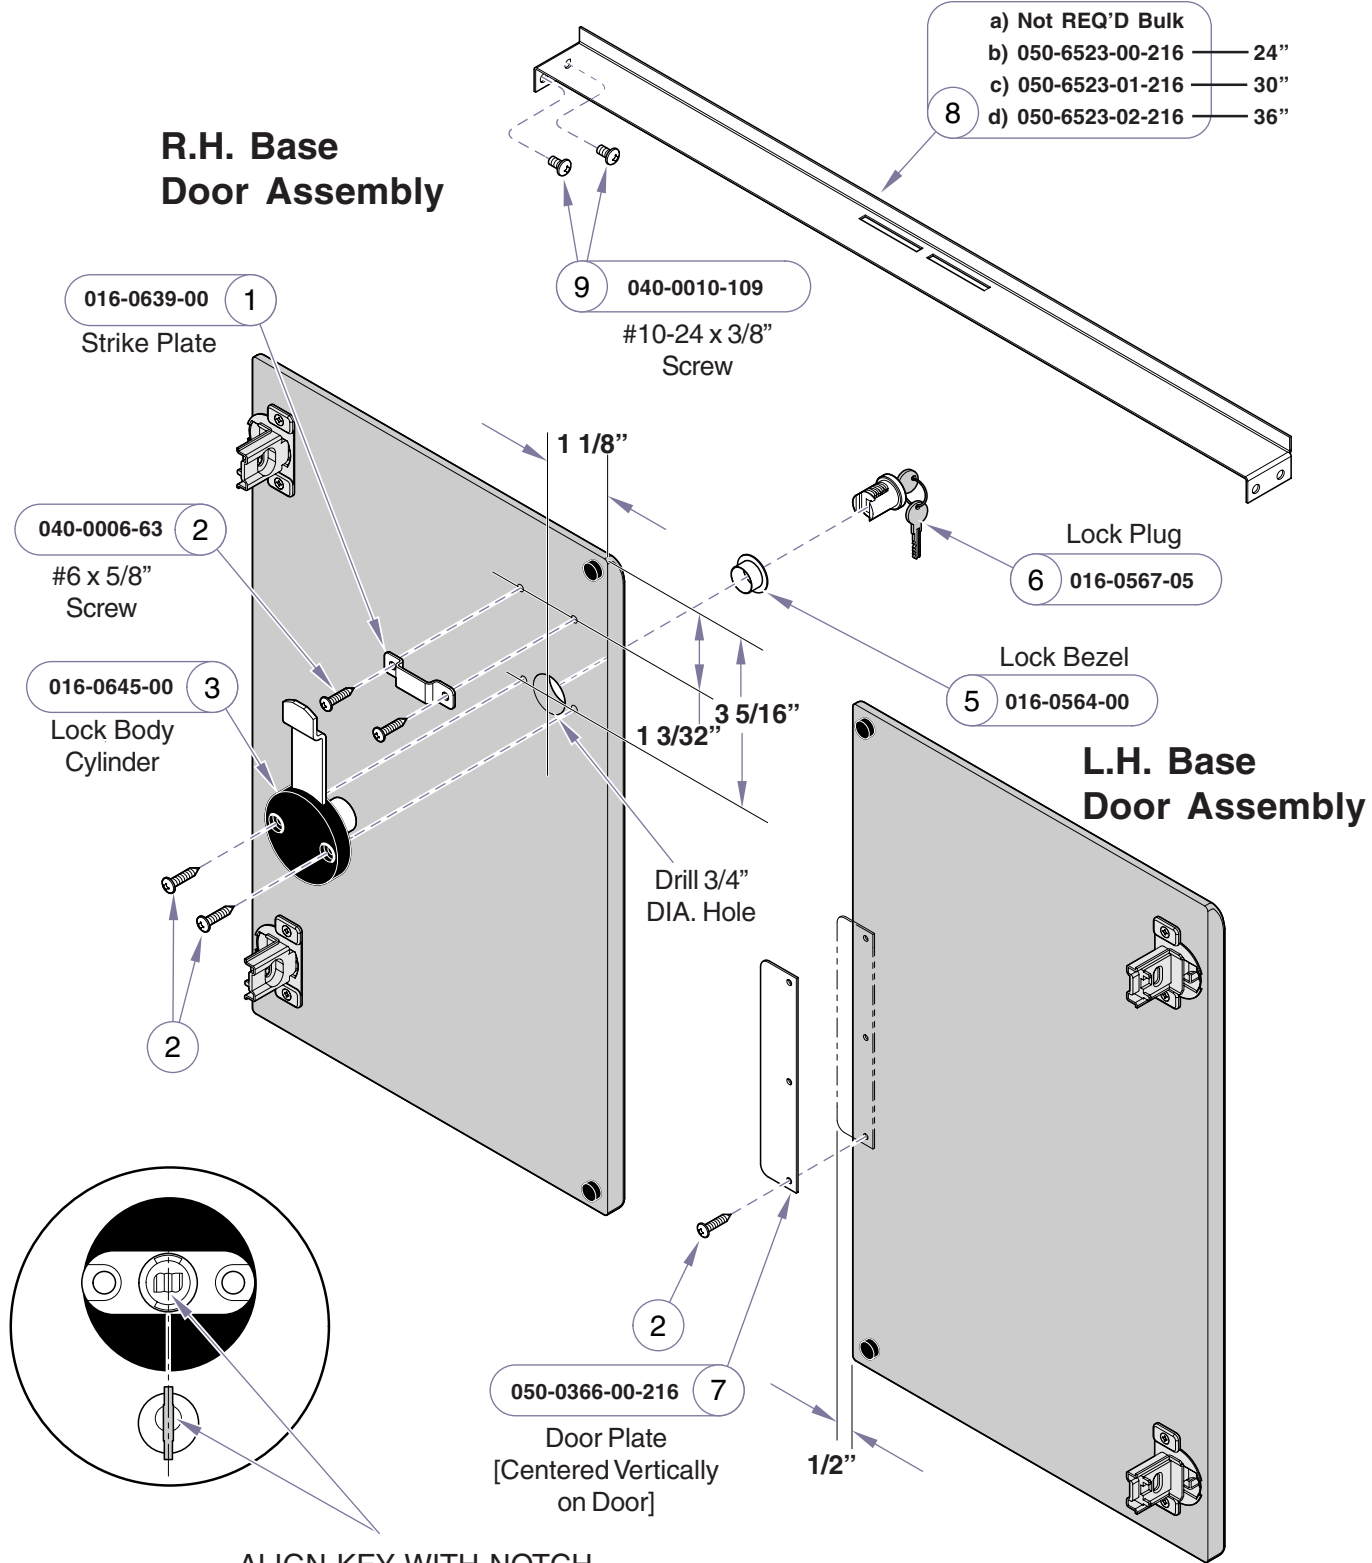

Double Door Lock Kit Installation Overhead (002-0989-00) Base (002-0917-0x)

R.H. Overhead Door Assembly

L.H. Overhead Door Assembly

MA736700i

Bulk Storage Cabinet (002-0917-00)
24" (002-0917-01)
30" (002-0917-02)
36" (002-0917-03)

ALIGN KEY WITH NOTCH AND SNAP INTO PLACE

MA736800i