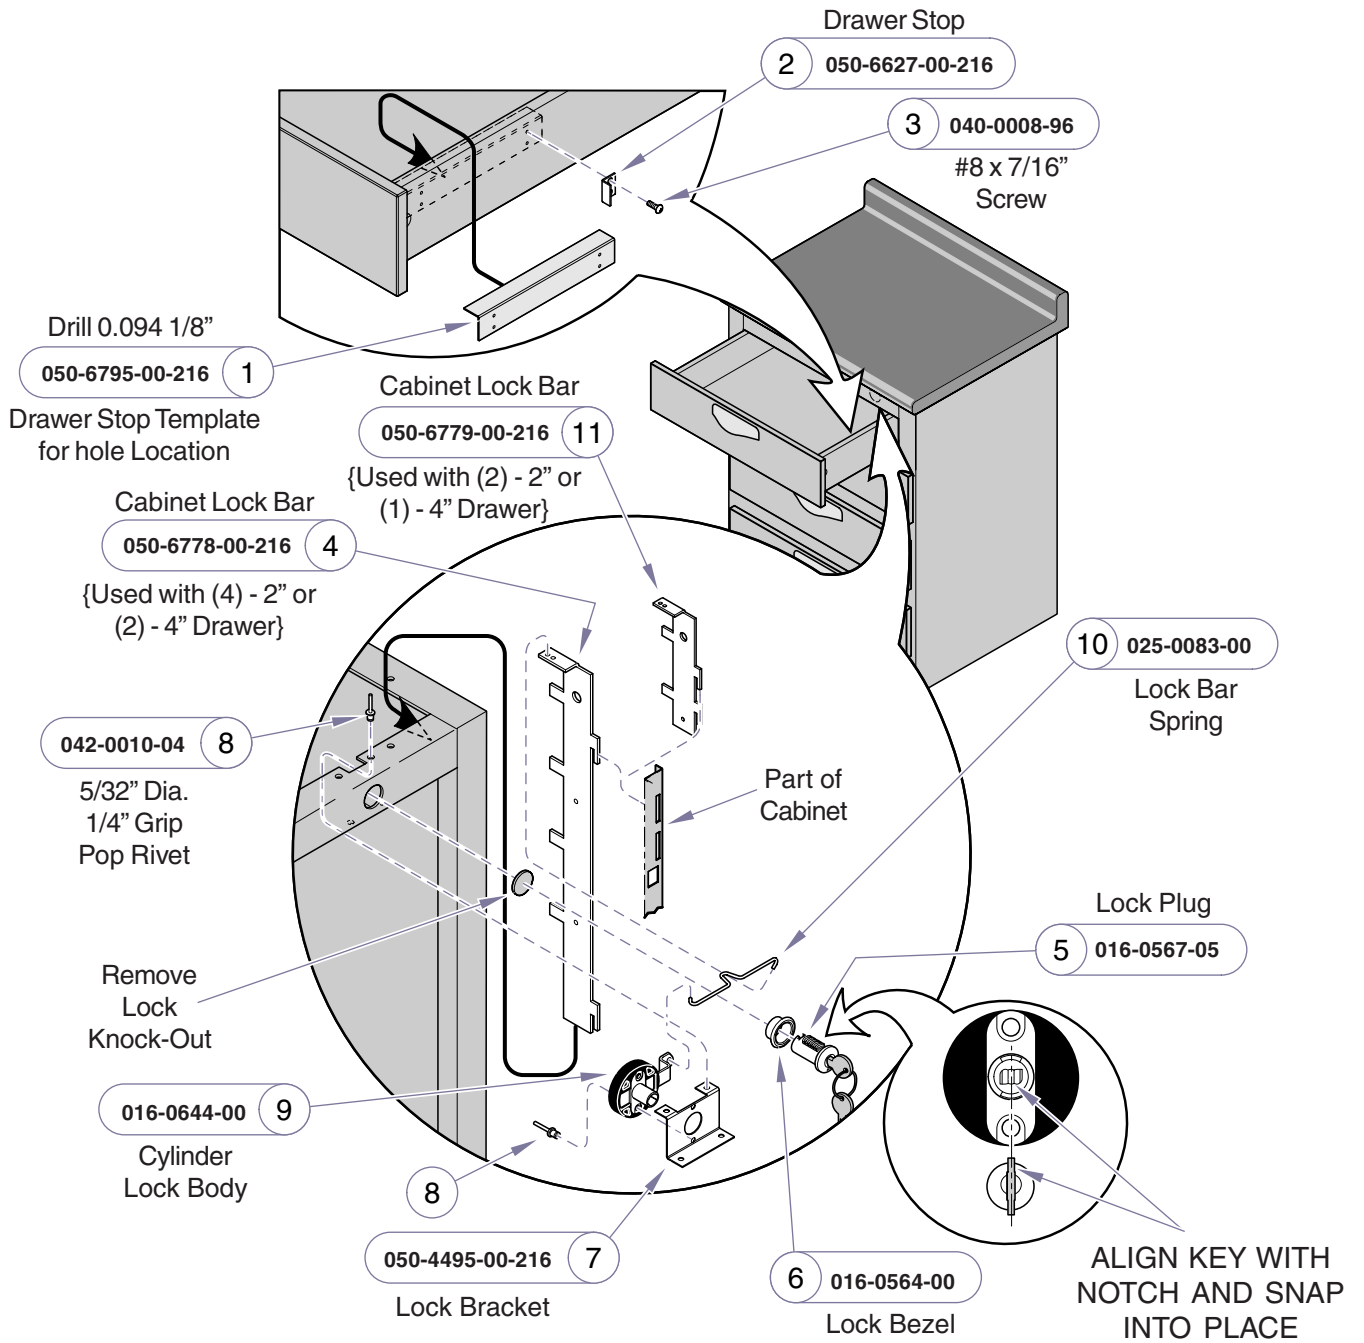

2" & 4" Drawer w/ Door Lock Kit Installation

{[2] 2" or [1] 4" Drawers} (002-0929-00)
 {[4] 2" or [2] 4" Drawers} (002-0929-01)

MA739000i