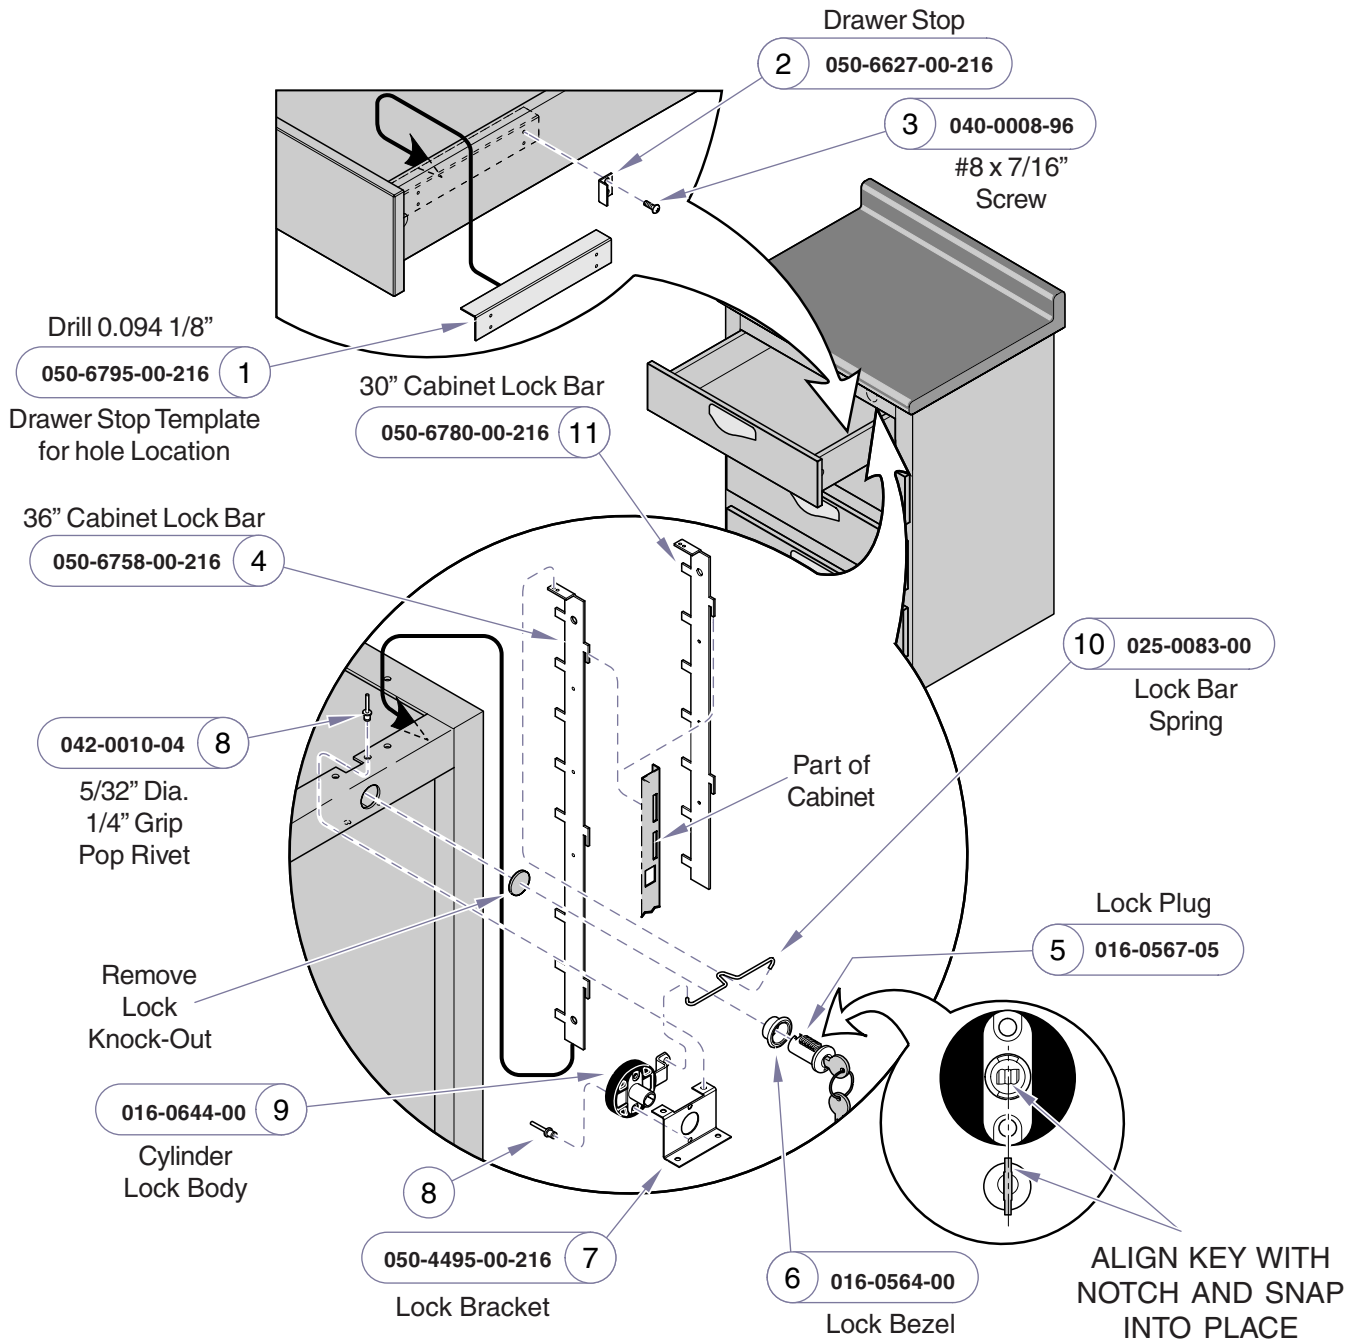

All Drawer Lock Kits Installation  
30" Height Cabinet (002-0930-00)  
36" Height Cabinet (002-0930-01)

MA739200i