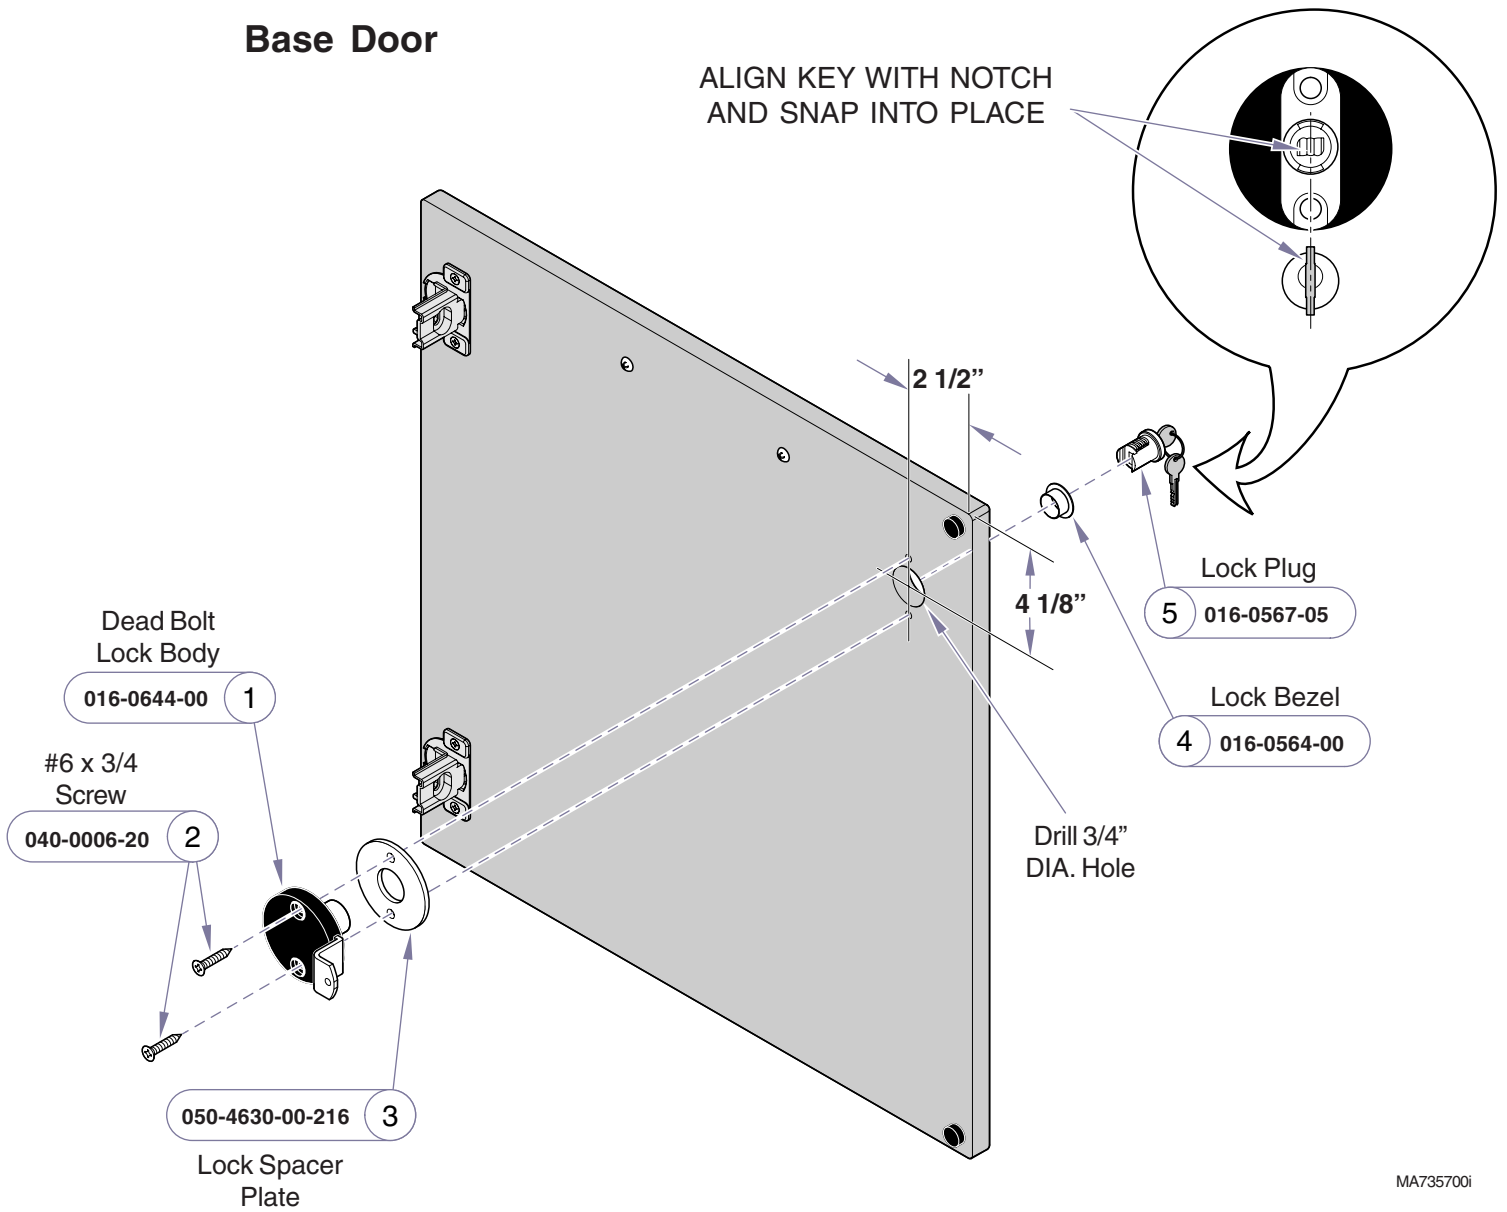

Overhead Door

R.H. Door Assembly Shown
L.H. Door Assembly Opposite

MA7356001

Base Door

ALIGN KEY WITH NOTCH
AND SNAP INTO PLACE

MA735700i

R.H. Door Assembly Shown
L.H. Door Assembly Opposite

Midmark Corporation
60 Vista Drive
Versailles, OH 45380-0286
Phone: 937-526-3662
Fax: 937-526-5542
midmark.com