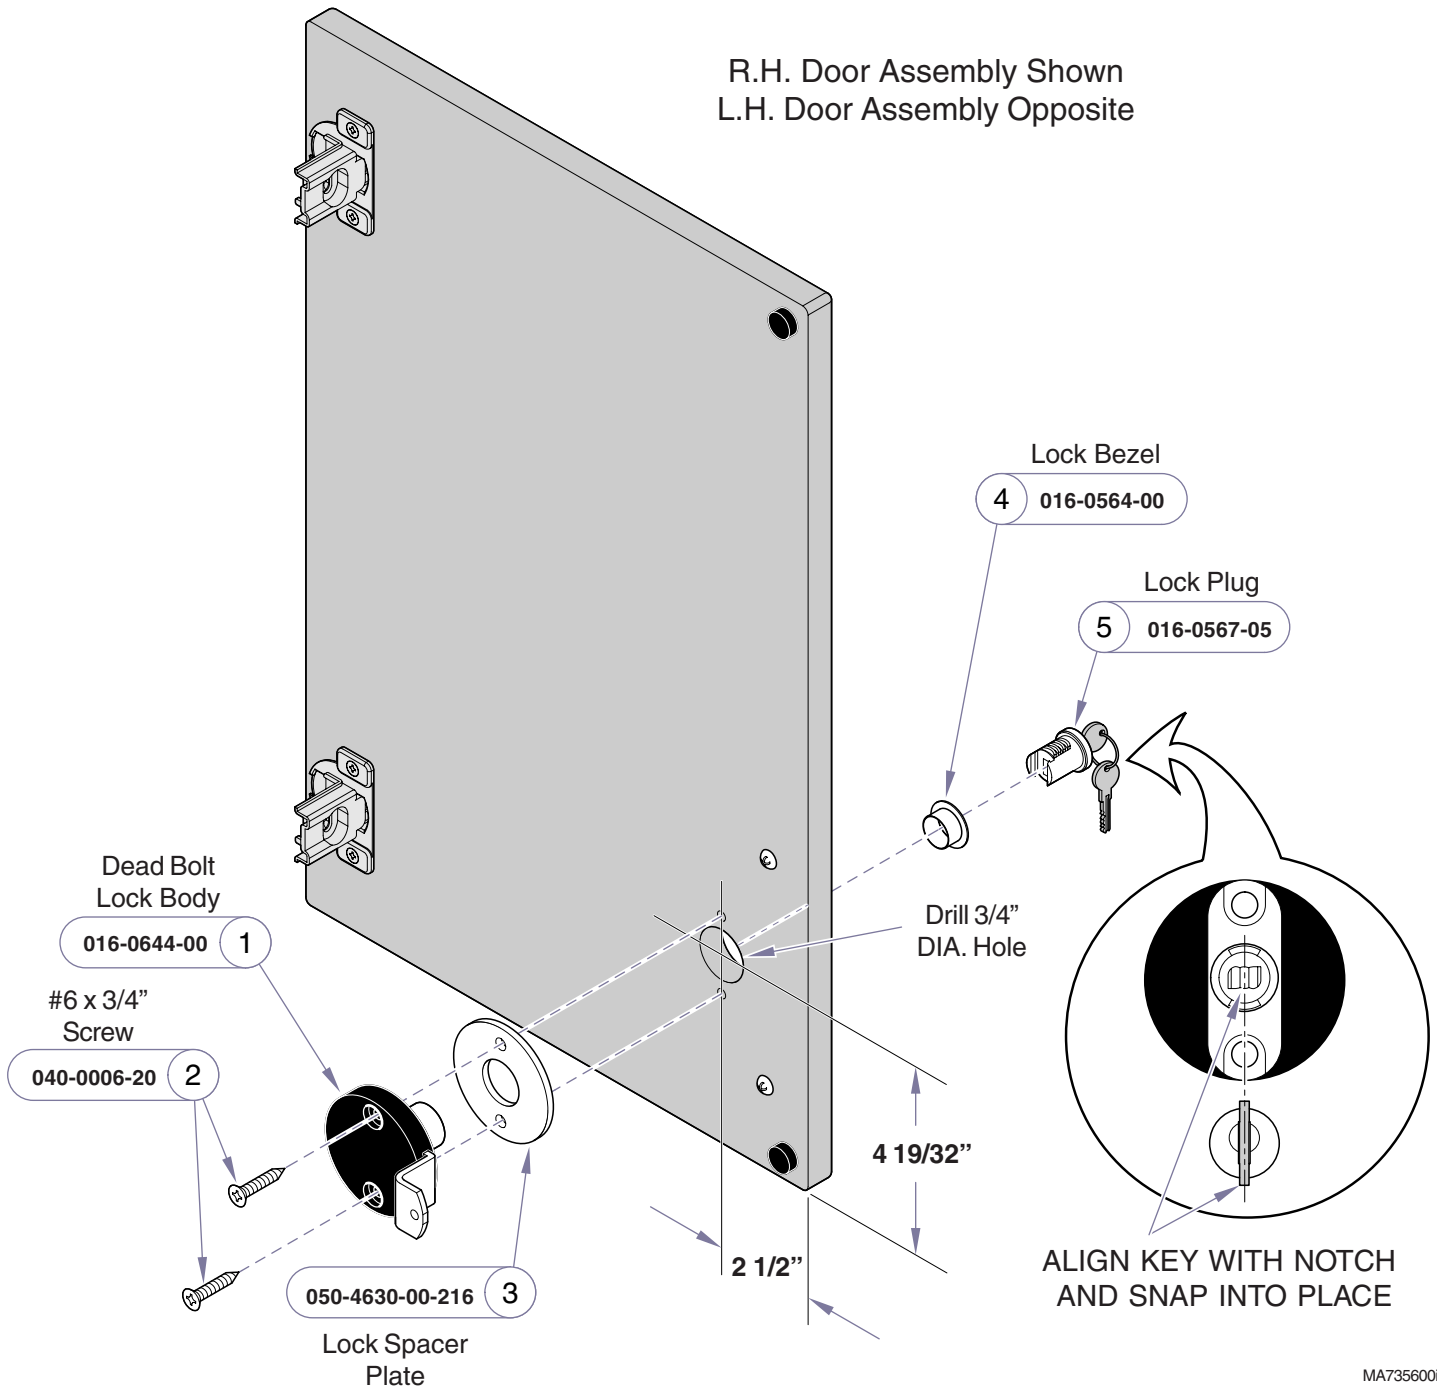

Overhead Door

R.H. Door Assembly Shown
L.H. Door Assembly Opposite

MA7356001

Base Door

ALIGN KEY WITH NOTCH
AND SNAP INTO PLACE

MA735700i

R.H. Door Assembly Shown
L.H. Door Assembly Opposite

Midmark Corporation
60 Vista Drive
Versailles, OH 45380-0286
Phone: 937-526-3662
Fax: 937-526-5542
midmark.com