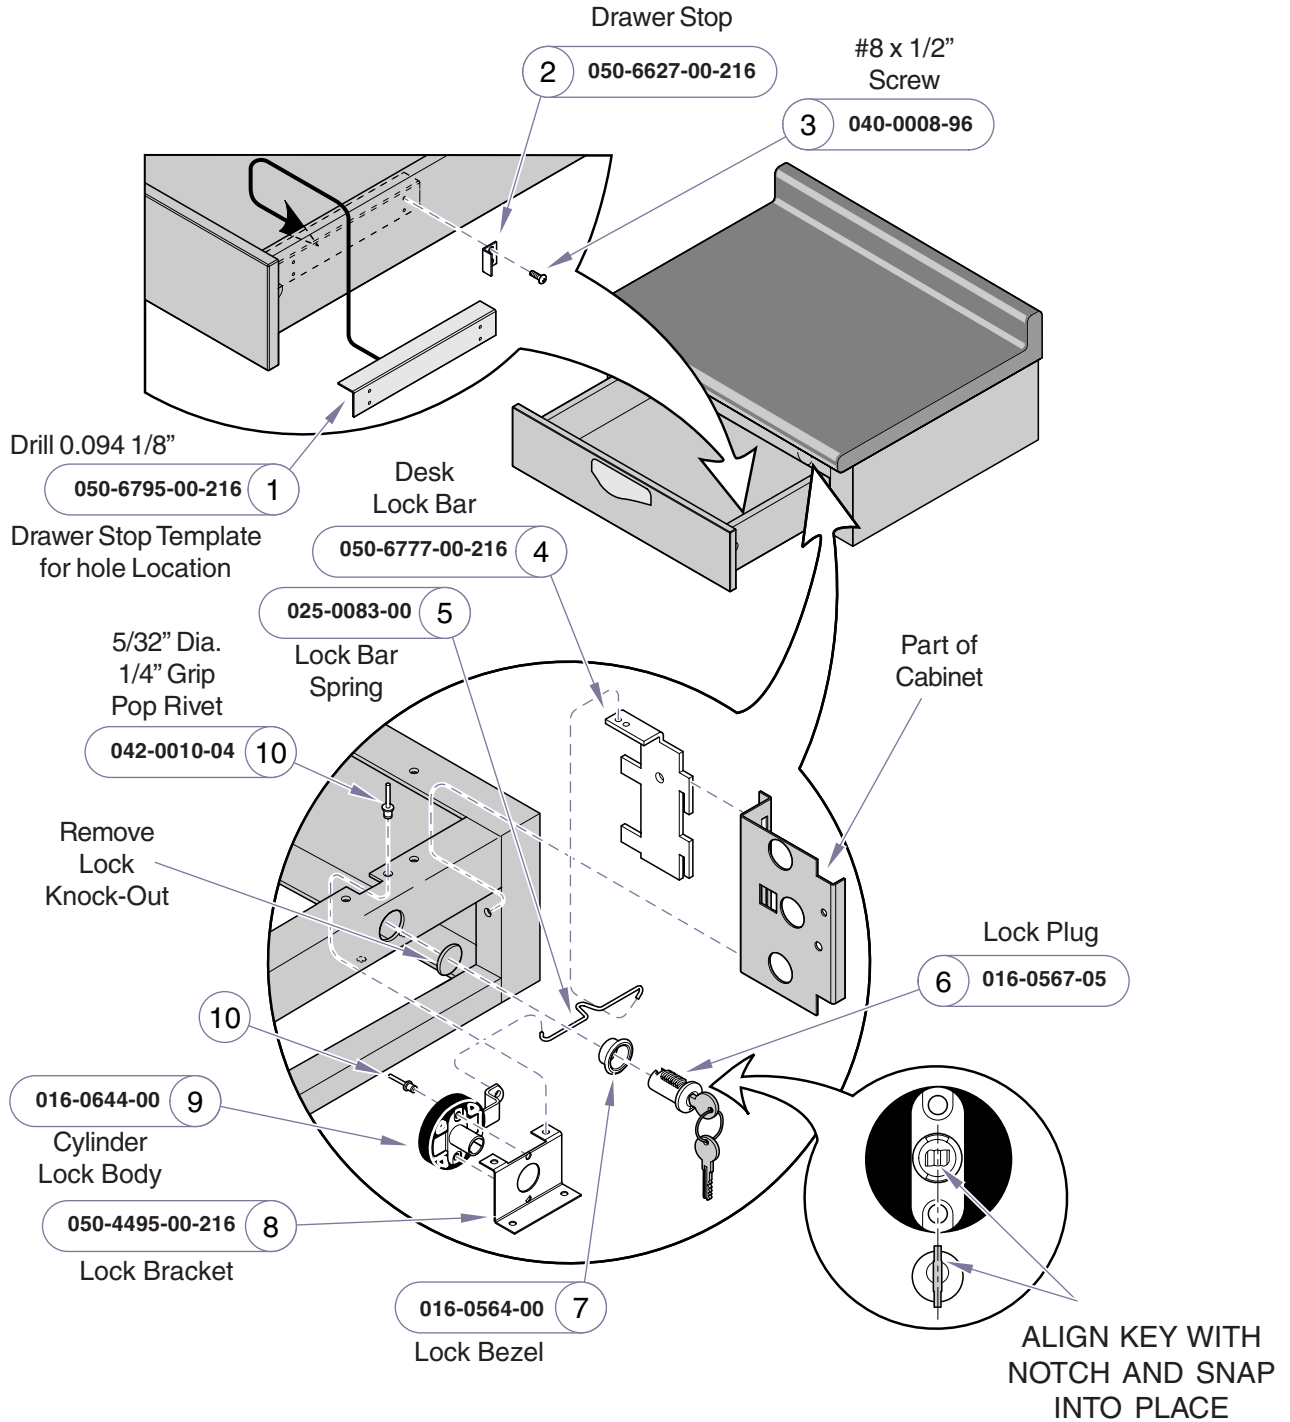

Single Drawer Desk Lock Kit Installation  
(002-0984-00)

MA738200i