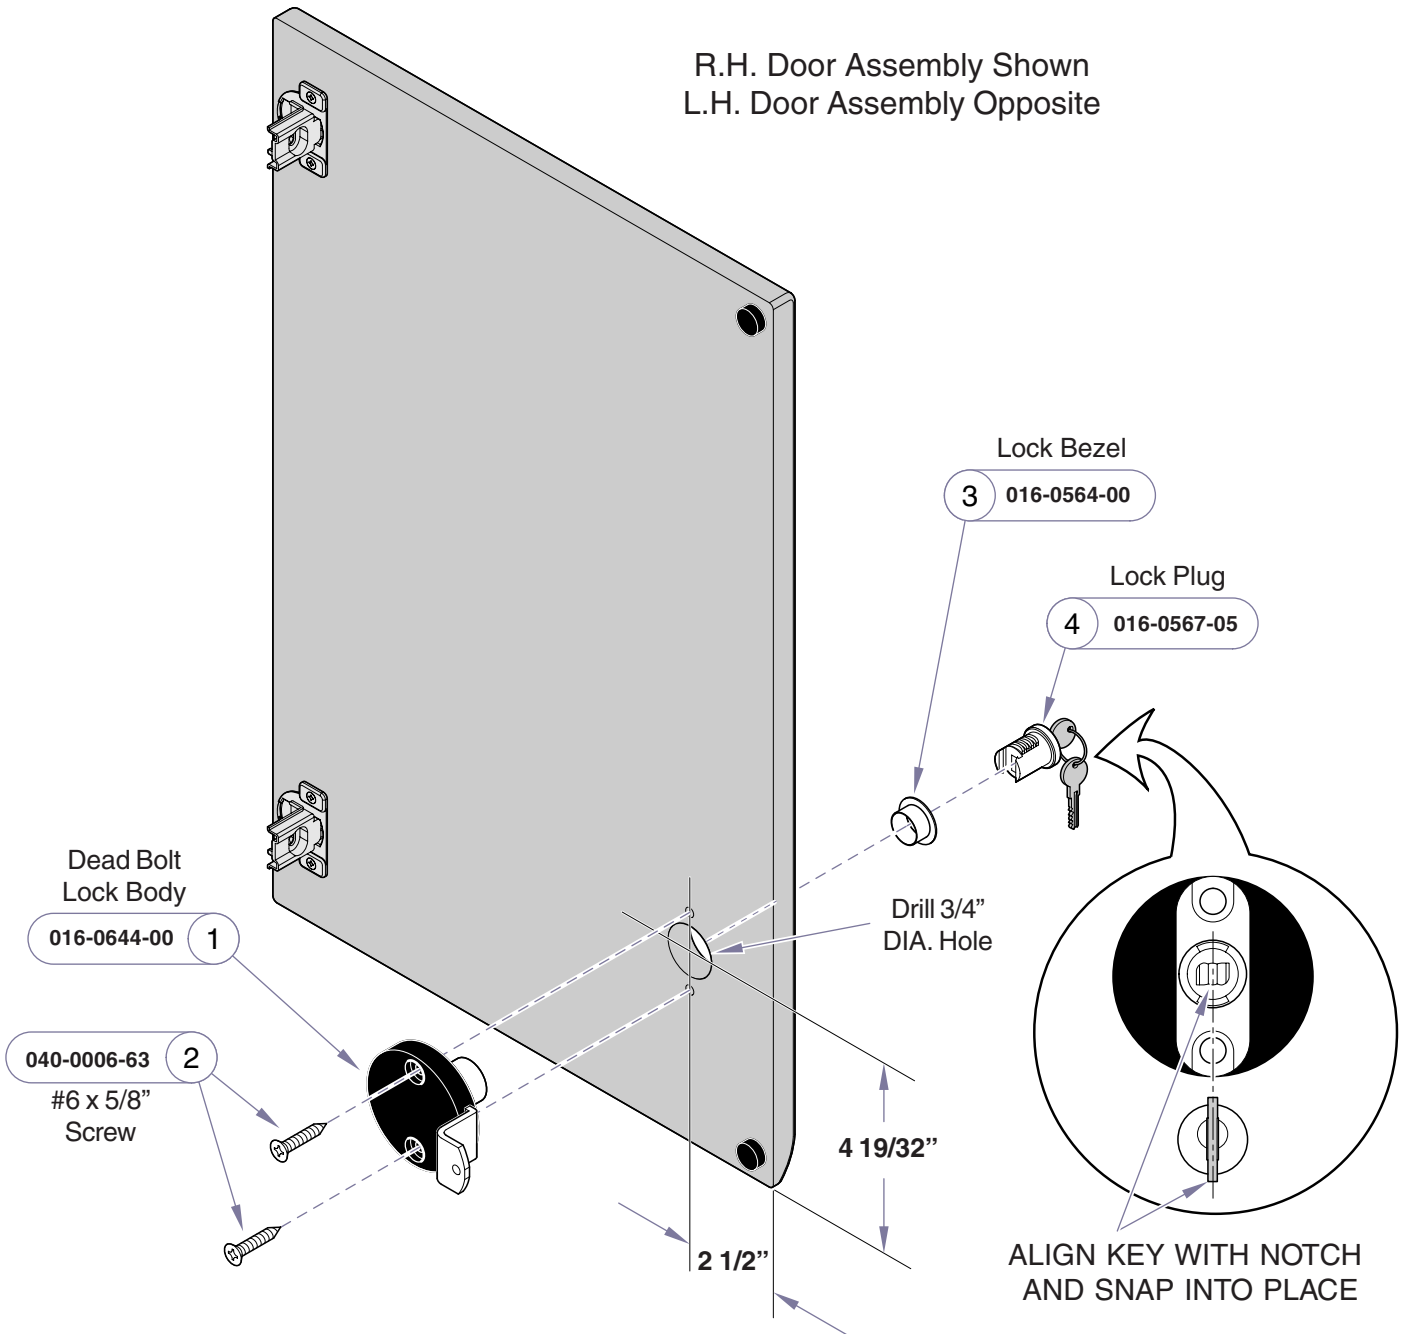

# Single Door Lock Kit Installation

Overhead (002-0987-00)  
Base (002-0988-00)

## Overhead Door

R.H. Door Assembly Shown  
L.H. Door Assembly Opposite

MA7365001

# Base Door

ALIGN KEY WITH NOTCH AND SNAP INTO PLACE

MA7366001

R.H. Door Assembly Shown  
L.H. Door Assembly Opposite