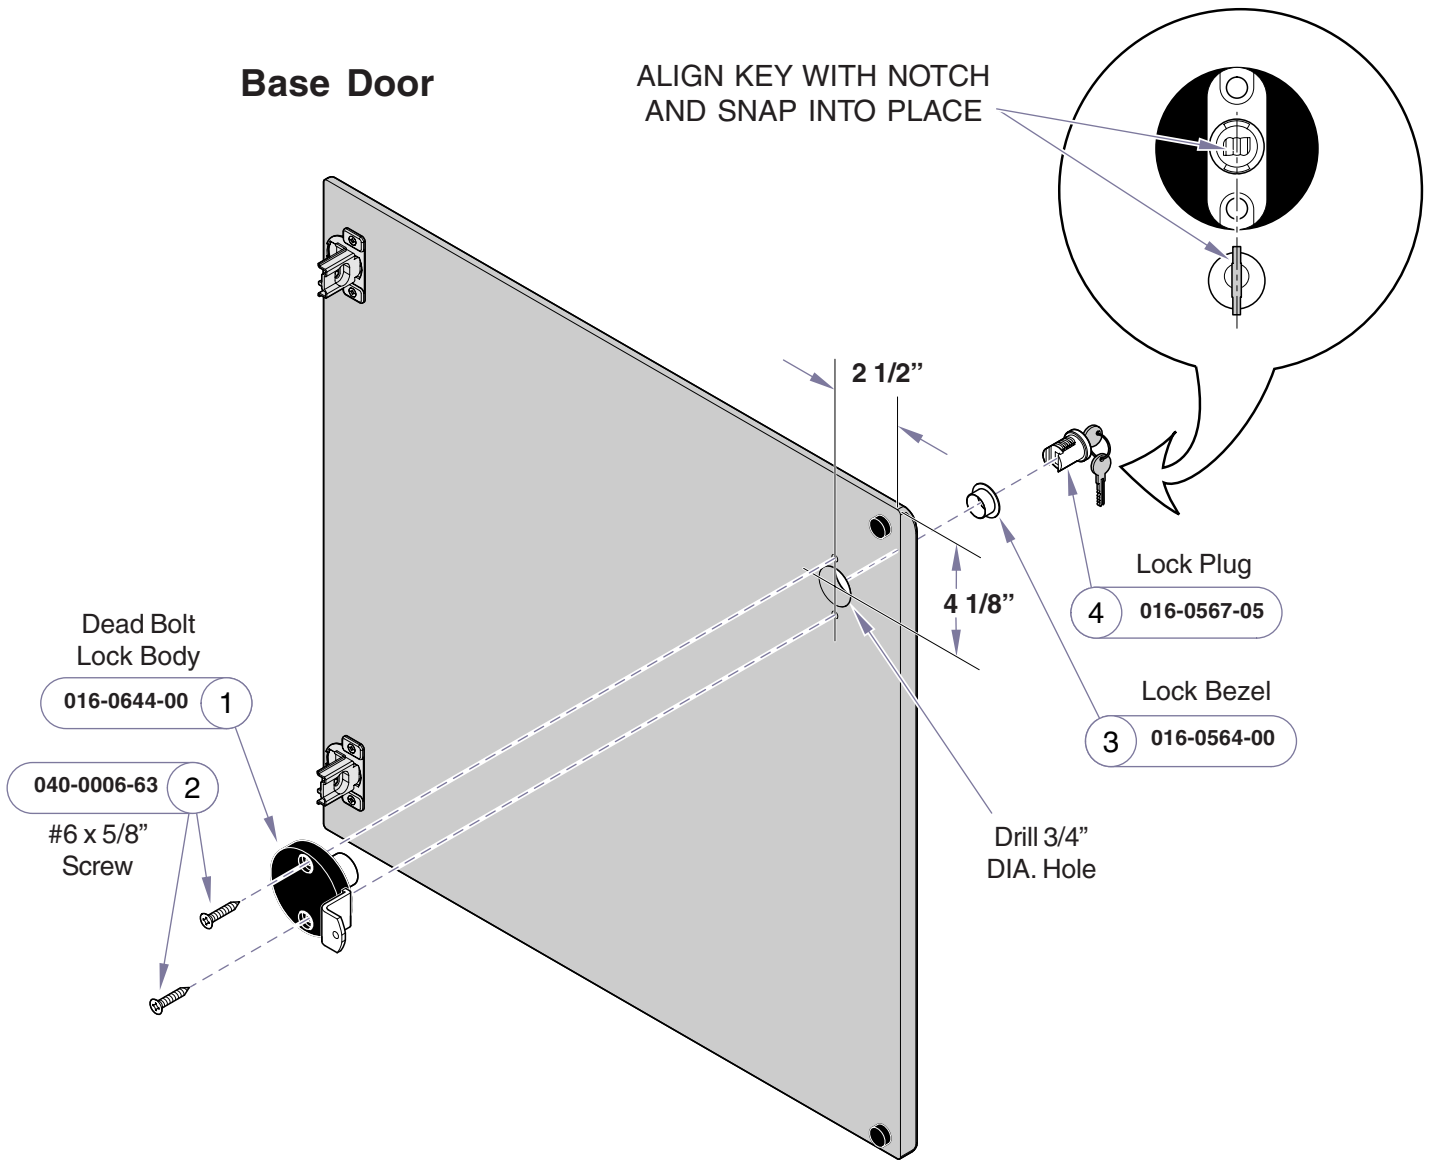

# Single Door Lock Kit Installation

Overhead (002-0987-00)  
Base (002-0988-00)

## Overhead Door

R.H. Door Assembly Shown  
L.H. Door Assembly Opposite

MA7365001

# Base Door

ALIGN KEY WITH NOTCH AND SNAP INTO PLACE

MA7366001

R.H. Door Assembly Shown  
L.H. Door Assembly Opposite