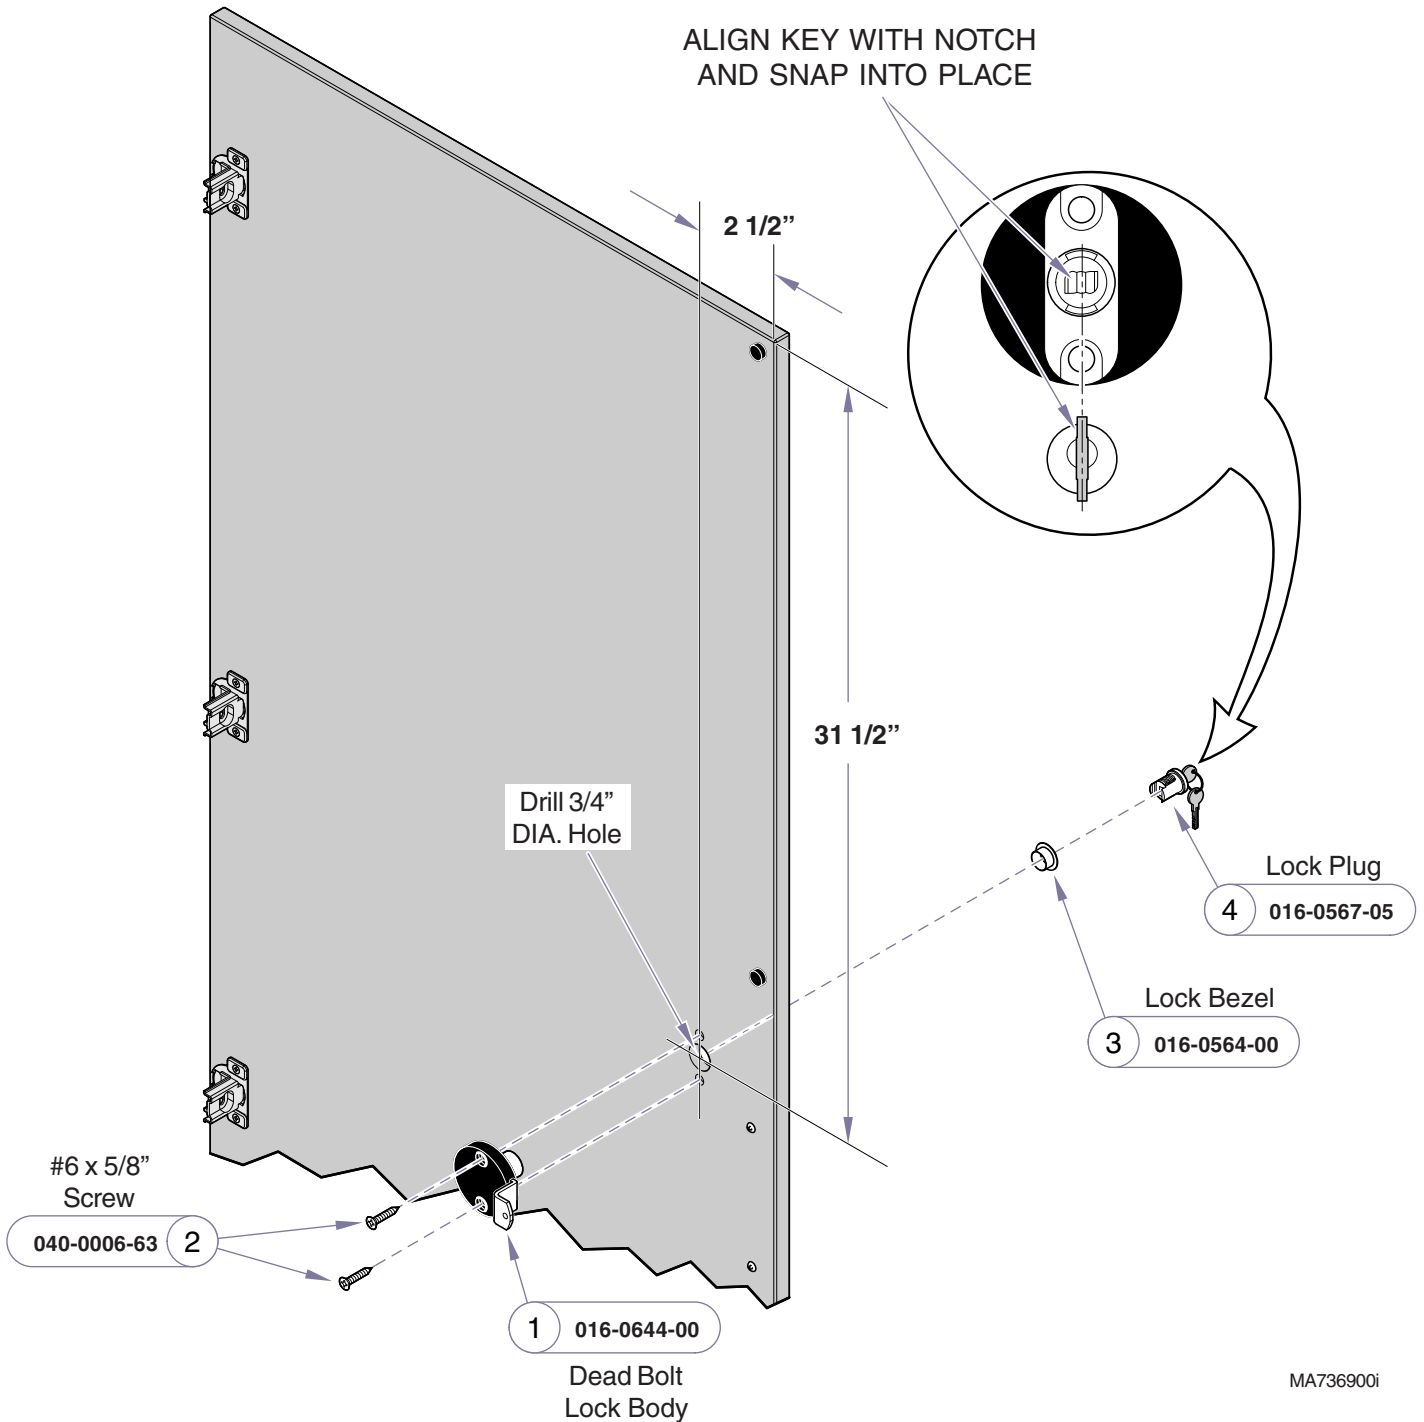

Single 84" Door Lock Kit Installation (002-0990-00)

R.H. Door Assembly Shown
L.H. Door Assembly Opposite

MA736900i