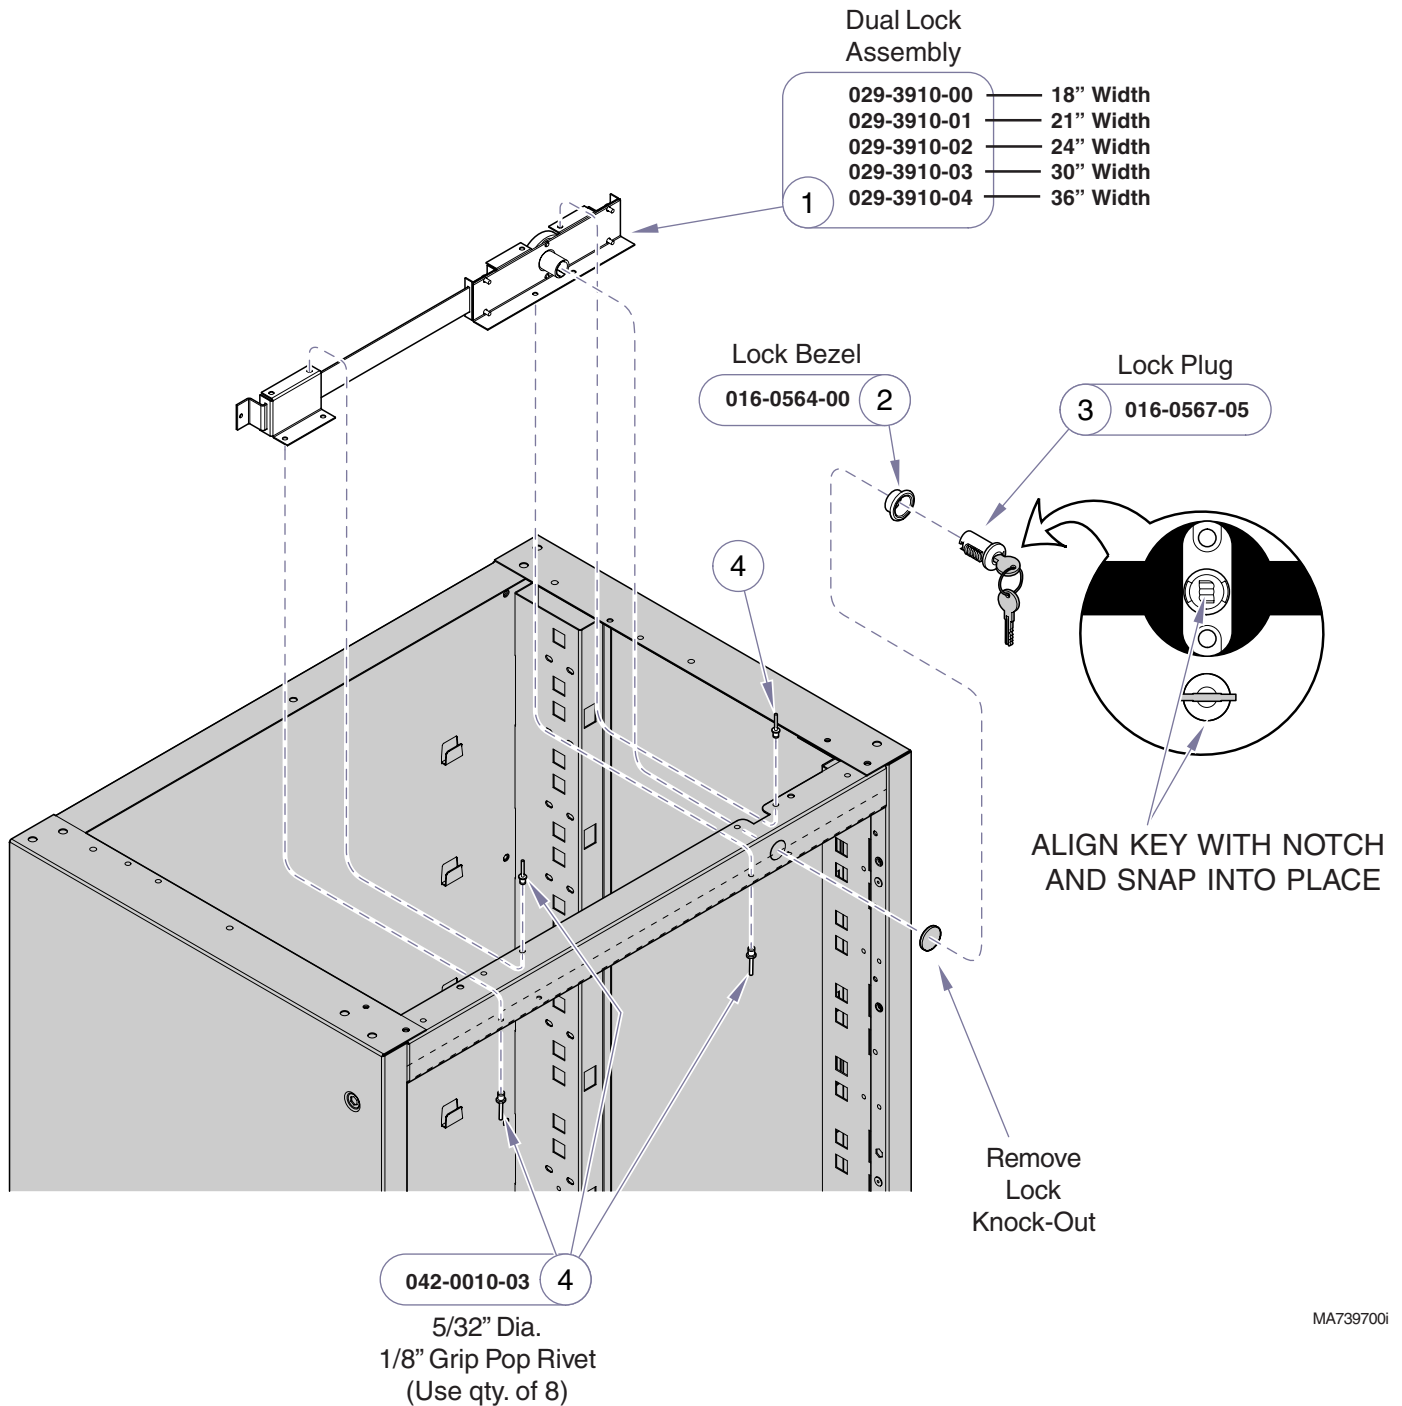

File Cabinet Lock Kit Installation	
30" File Cabinet	36" File Cabinet
18" Width (002-0993-00)	18" Width (002-0994-00)
21" Width (002-0993-01)	21" Width (002-0994-01)
24" Width (002-0993-02)	24" Width (002-0994-02)
30" Width (002-0993-03)	30" Width (002-0994-03)
36" Width (002-0993-04)	36" Width (002-0994-04)

MA7397001

MA739900i

MA739800i