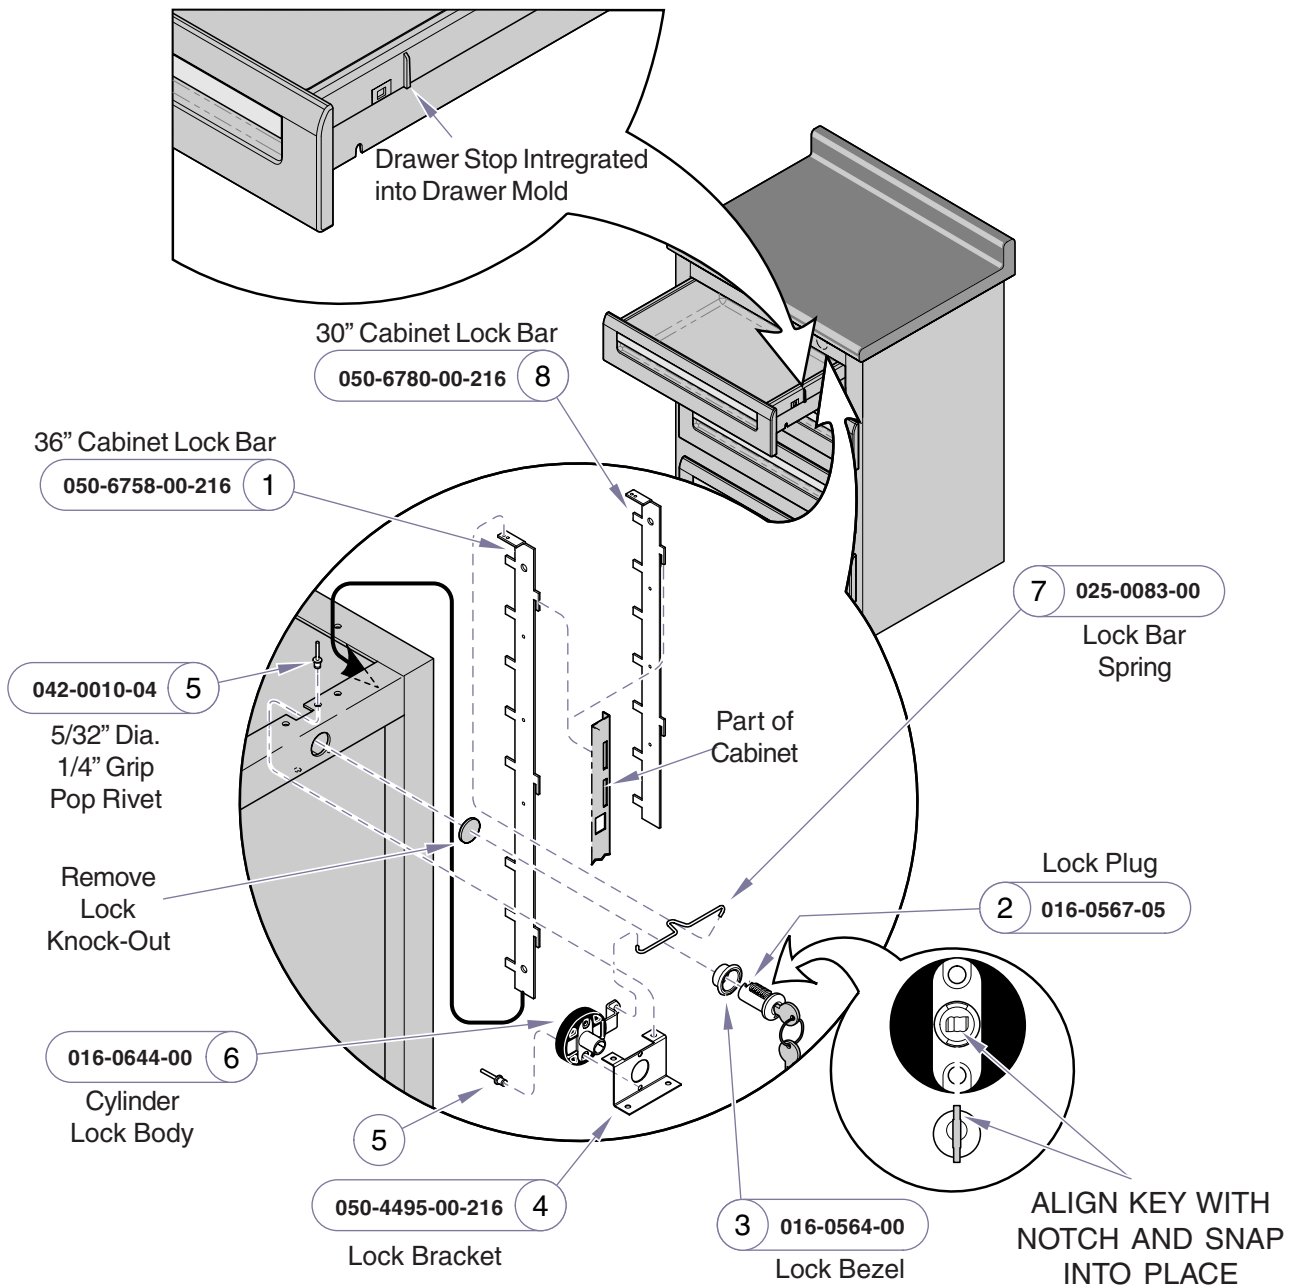

All Drawer Lock Kits Installation

30" Height Cabinet (002-0919-00)
36" Height Cabinet (002-0919-01)

MA739300i