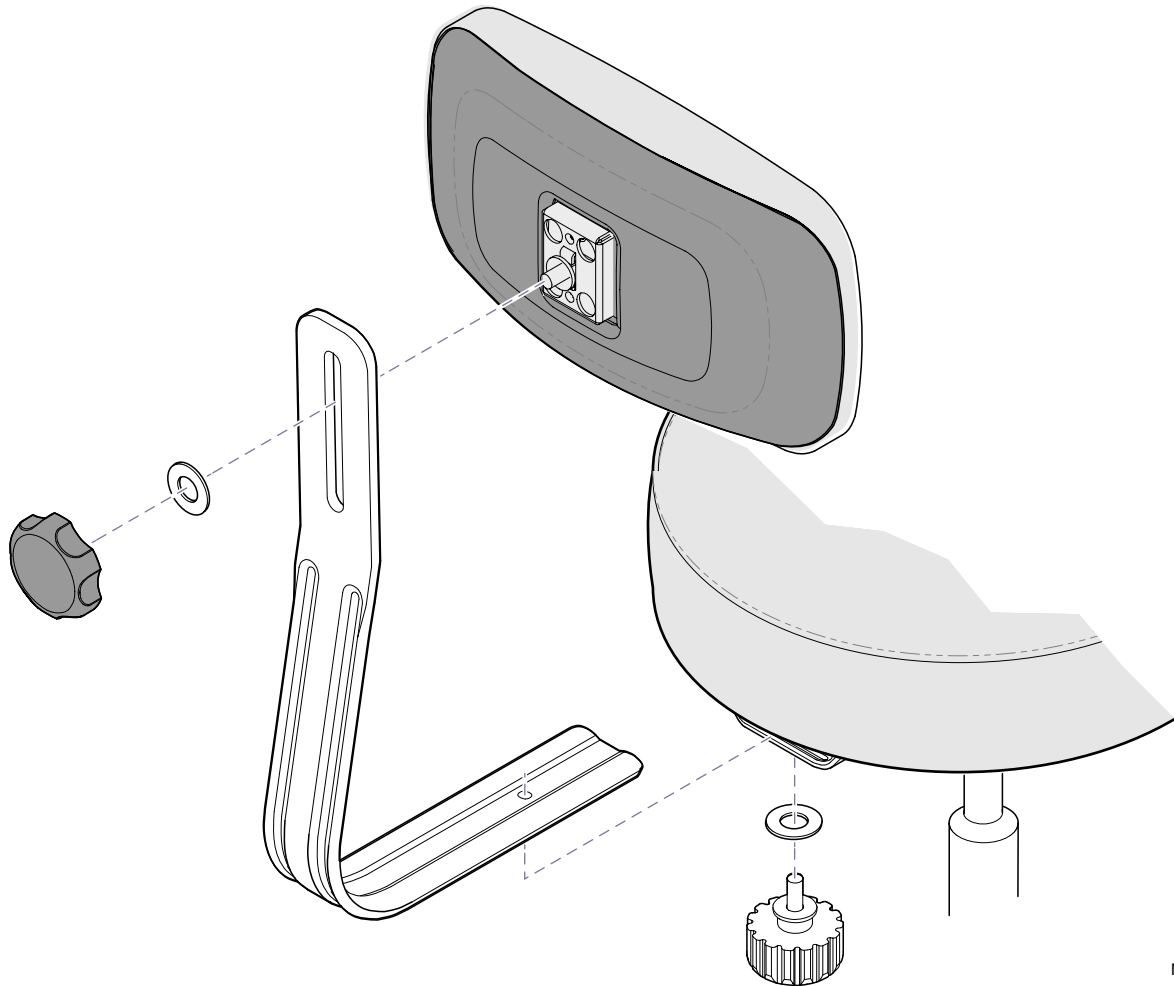

Back Rest [9A366]

Intended Use:
To provide back support for user while sitting on 270 series stools.

Restrictions:
Cannot be used on models with torso band (ex. 278 & 279).

- Components:**
Back Rest 1
Washer 2
Knob (upper) 1
Knob (lower) 1
- Special Tools:**
none