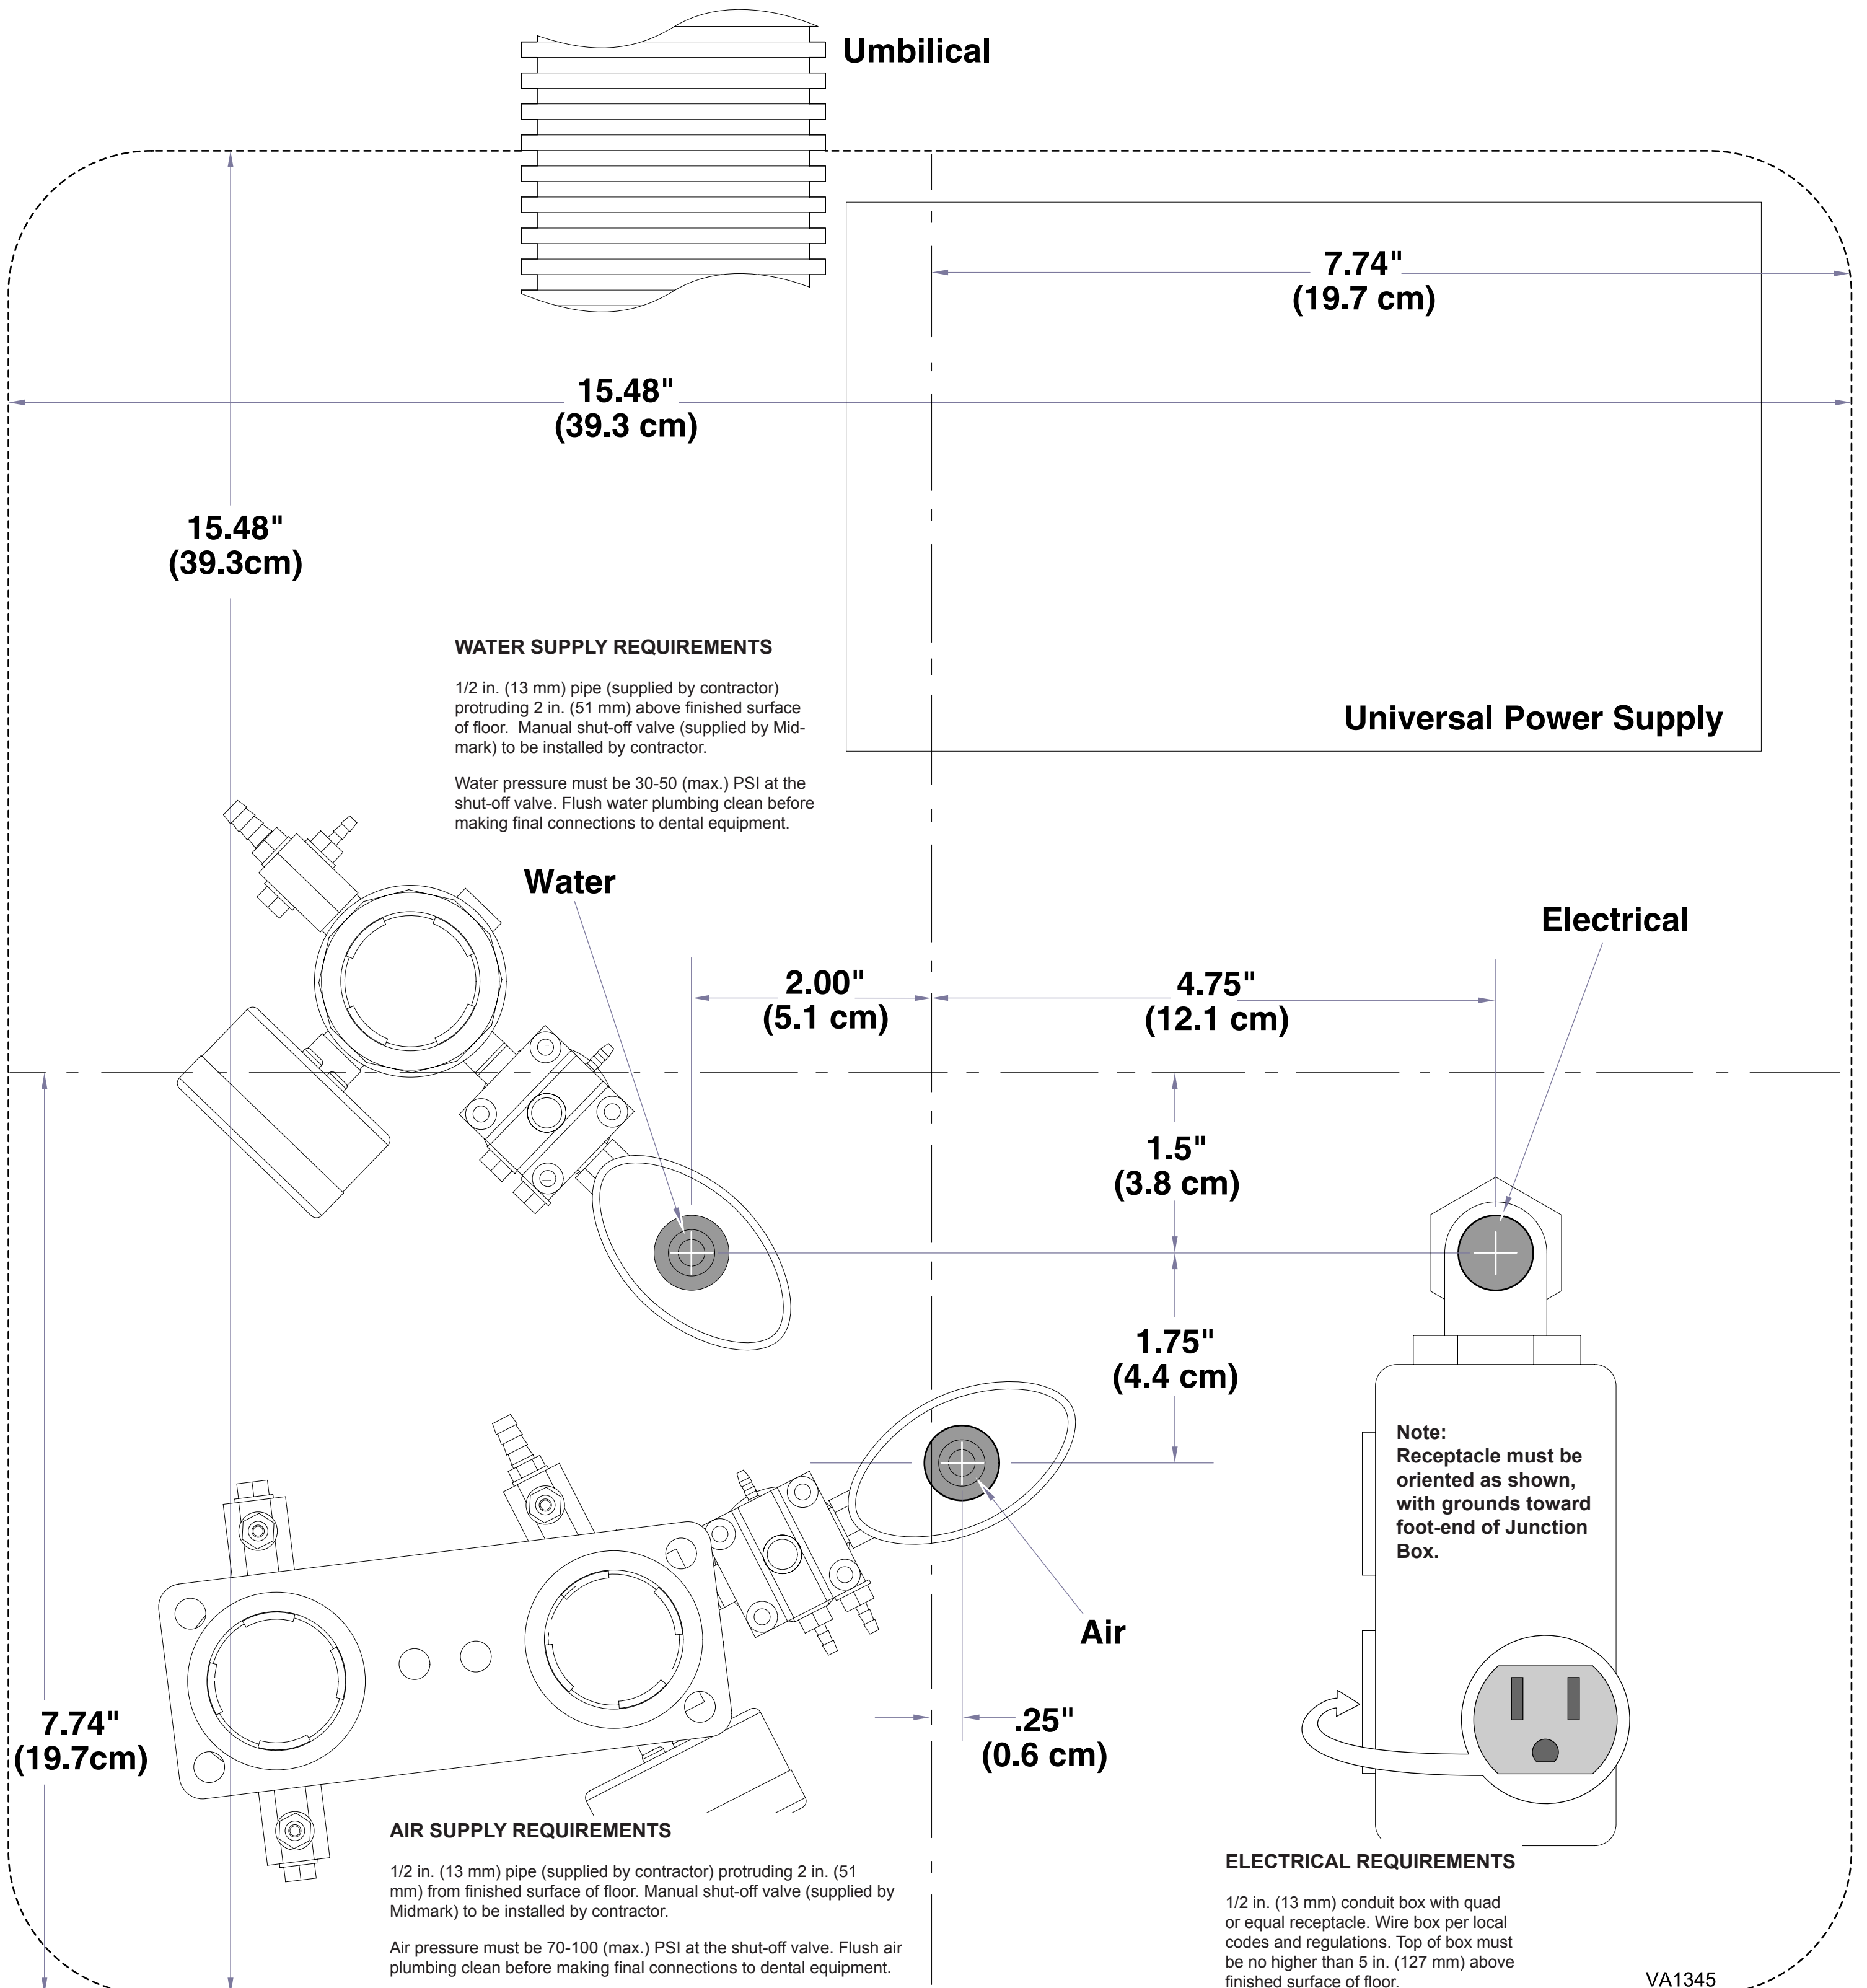

# VetPro™ 5000 Junction Box Floor Template

VA1345