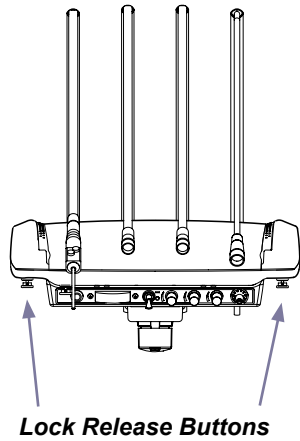

# Whip Unit Instrument Tray [9A424000 & 9A424001]

**Applies to Models:**  
8001-001  
8001-002  
8001-005  
8001-006

**Intended Use:**  
To hold instruments for an examination or general procedure.

**Step 1:** Raise instrument head and lock into position.