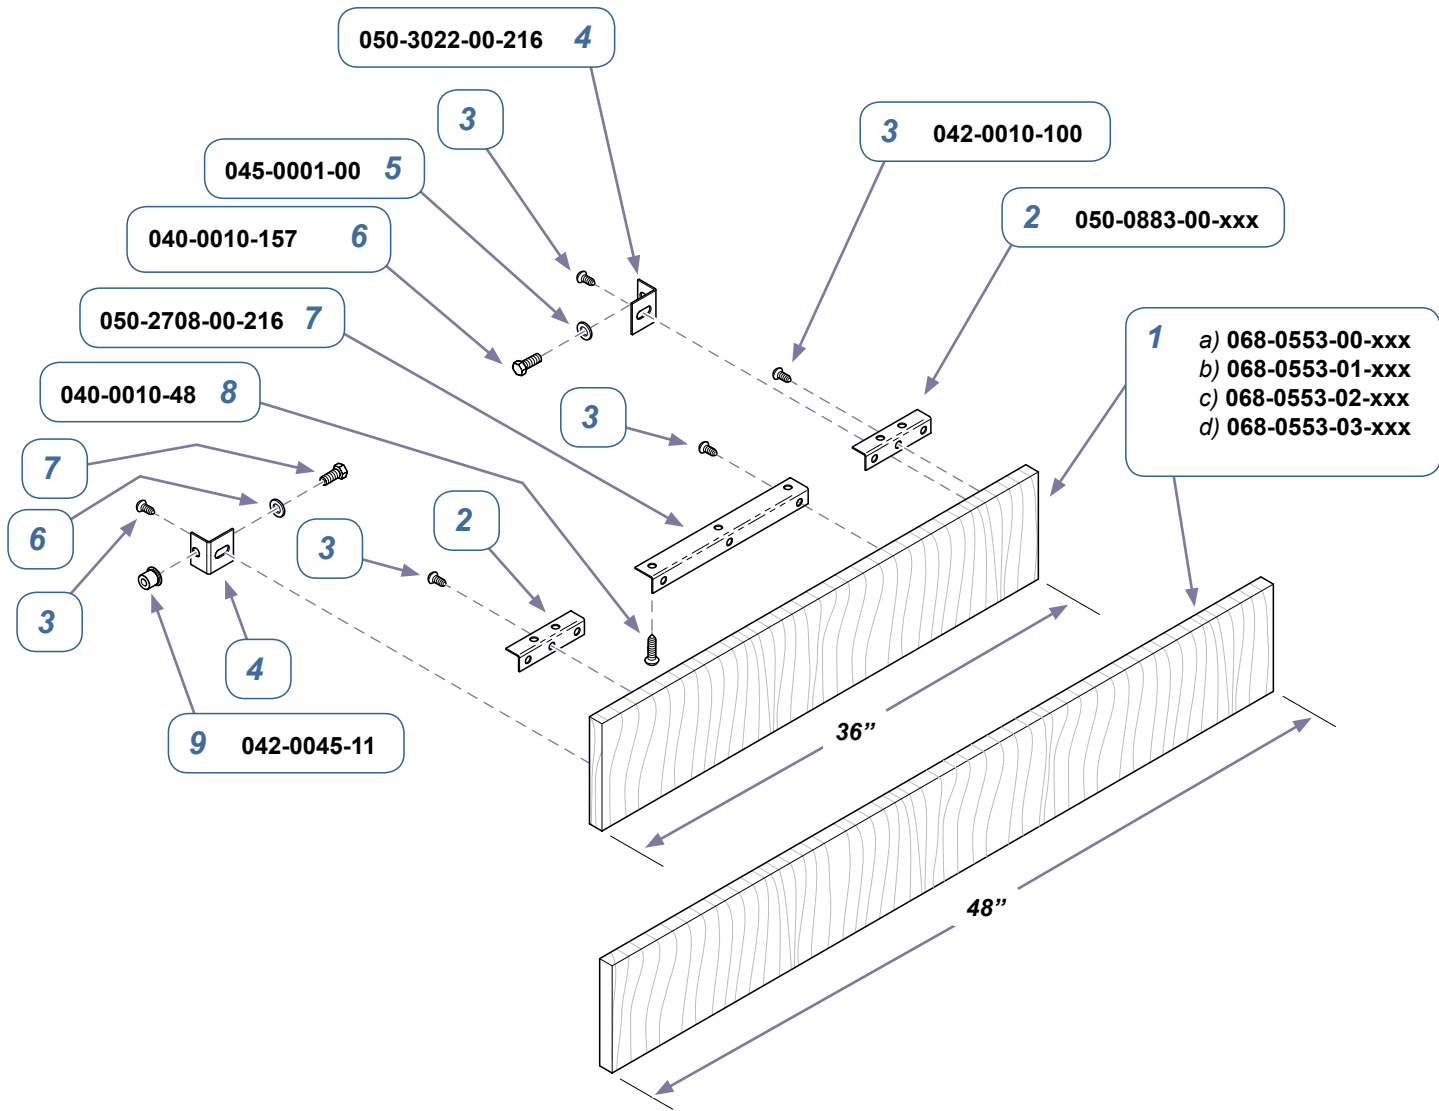

# Sink Apron Panels Kit [002-1152-0x-xxx]

**Contents:**  
Installation ..... 1  
Exploded View ..... 2

**Special Tools:**  
Nutsert Insert Tool

**Intended Use:**  
To hide bottom of sink from public.

MA7965i

<b>002-1152-0x-xxx Sink Apron Panels Kit</b> (includes items 1 thru 10)		
Item	Description	Qty.
1	<ul style="list-style-type: none"> <li>• a) 36" Apron Panel (shown)</li> <li>• b) 48" Apron Panel (shown)</li> <li>• c) 42" Apron Panel</li> <li>• d) 30" Apron Panel</li> </ul>	1
2	• "L" Bracket	2
3	• Screw (#10-24 x 1/2")	9
4	• Top Filler Bracket	2
5	• Washer	2
6	• Screw (#0.190-24 x 5/8")	9
7	• Support Bracket	1
8	• Screw (#10-24 x 5/8)	2
9	• Nutsert	1

**Serial Numbers / Dates:** all