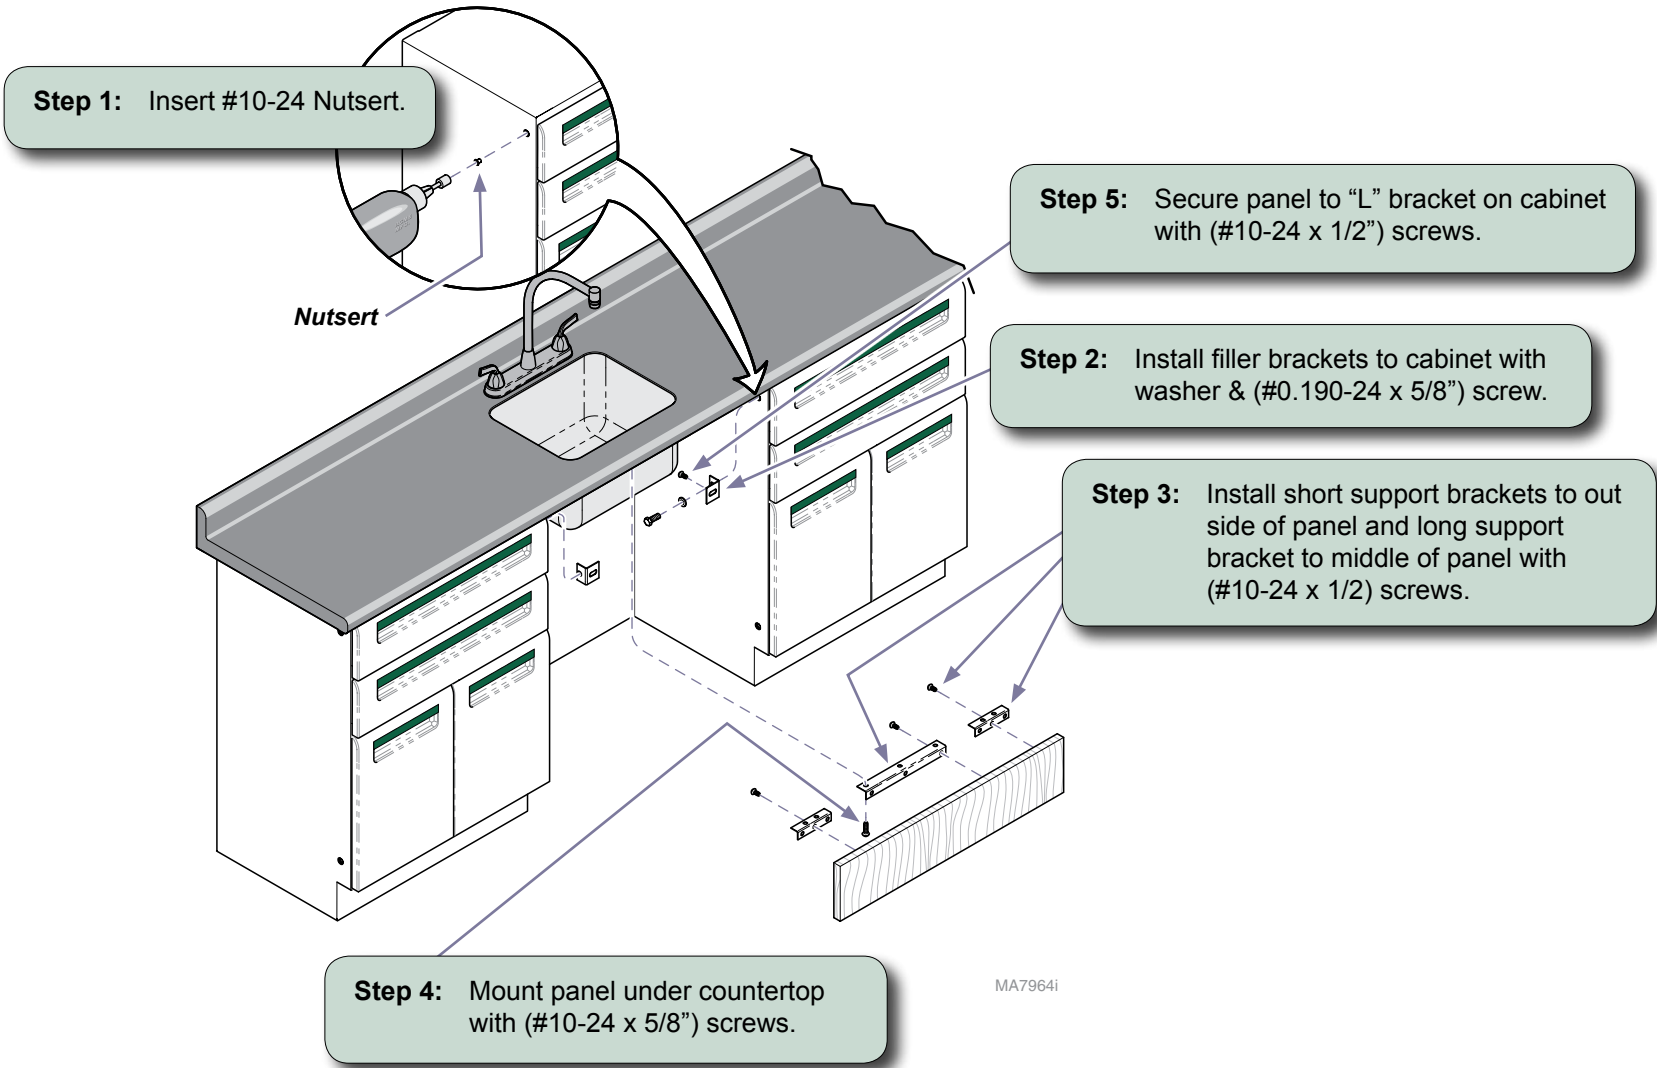

# Sink Apron Panels Kit [002-1152-0x-xxx]

**Contents:**  
Installation ..... 1  
Exploded View ..... 2

**Special Tools:**  
Nutsert Insert Tool

**Intended Use:**  
To hide bottom of sink from public.

MA7965i

<b>002-1152-0x-xxx Sink Apron Panels Kit</b> (includes items 1 thru 10)		
Item	Description	Qty.
1	<ul style="list-style-type: none"> <li>• a) 36" Apron Panel (shown)</li> <li>• b) 48" Apron Panel (shown)</li> <li>• c) 42" Apron Panel</li> <li>• d) 30" Apron Panel</li> </ul>	1
2	• "L" Bracket	2
3	• Screw (#10-24 x 1/2")	9
4	• Top Filler Bracket	2
5	• Washer	2
6	• Screw (#0.190-24 x 5/8")	9
7	• Support Bracket	1
8	• Screw (#10-24 x 5/8)	2
9	• Nutsert	1