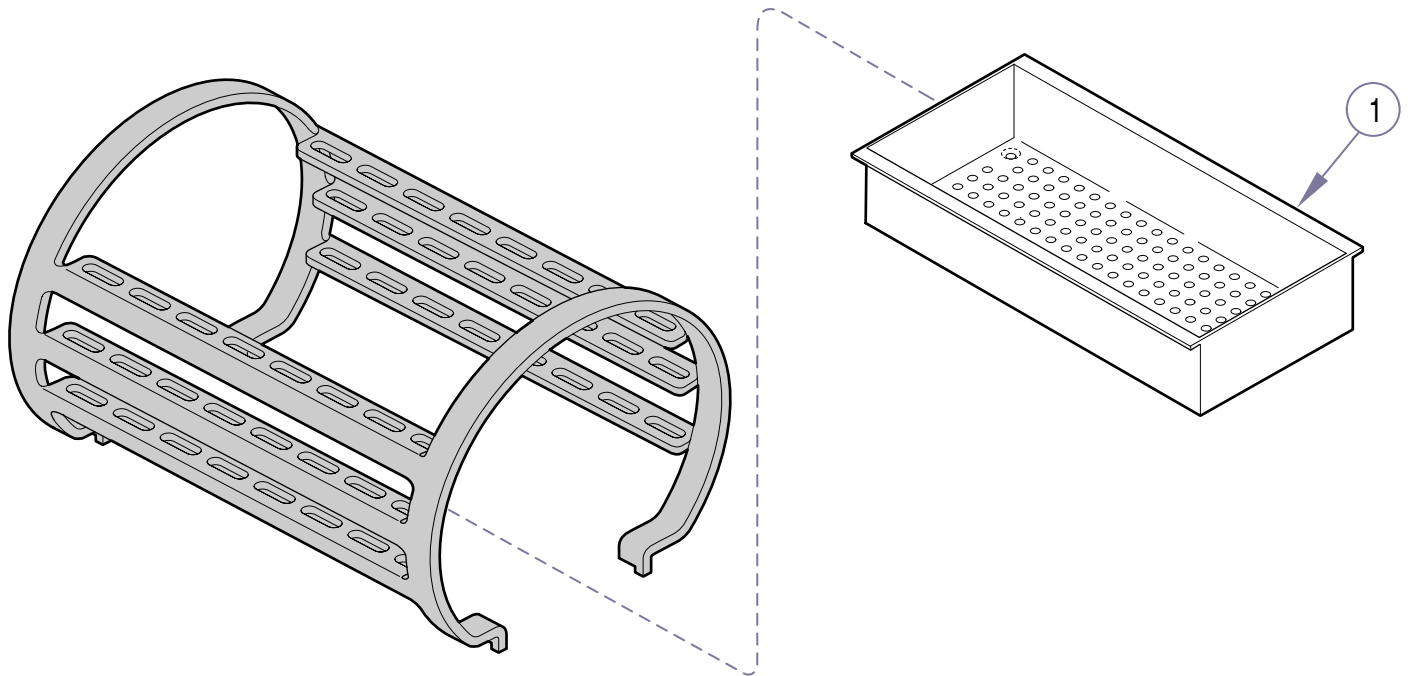

Deep Tray Assembly (M9)

MA604500i

**Used on sterilizers with the serial number prefix;
CZ, DA, DB, DX, DY, FD, FF, FG,FK, FL, FX, FY, LA, OM and TFN,**

Item	Part No.	Description	Qty.	Item	Part No.	Description	Qty.
	9A224001	M9 Sterilizer Deep Tray (Includes Items 1 plus packaging)	1	1	• 050-3551-00	• M9 Deep Tray	1