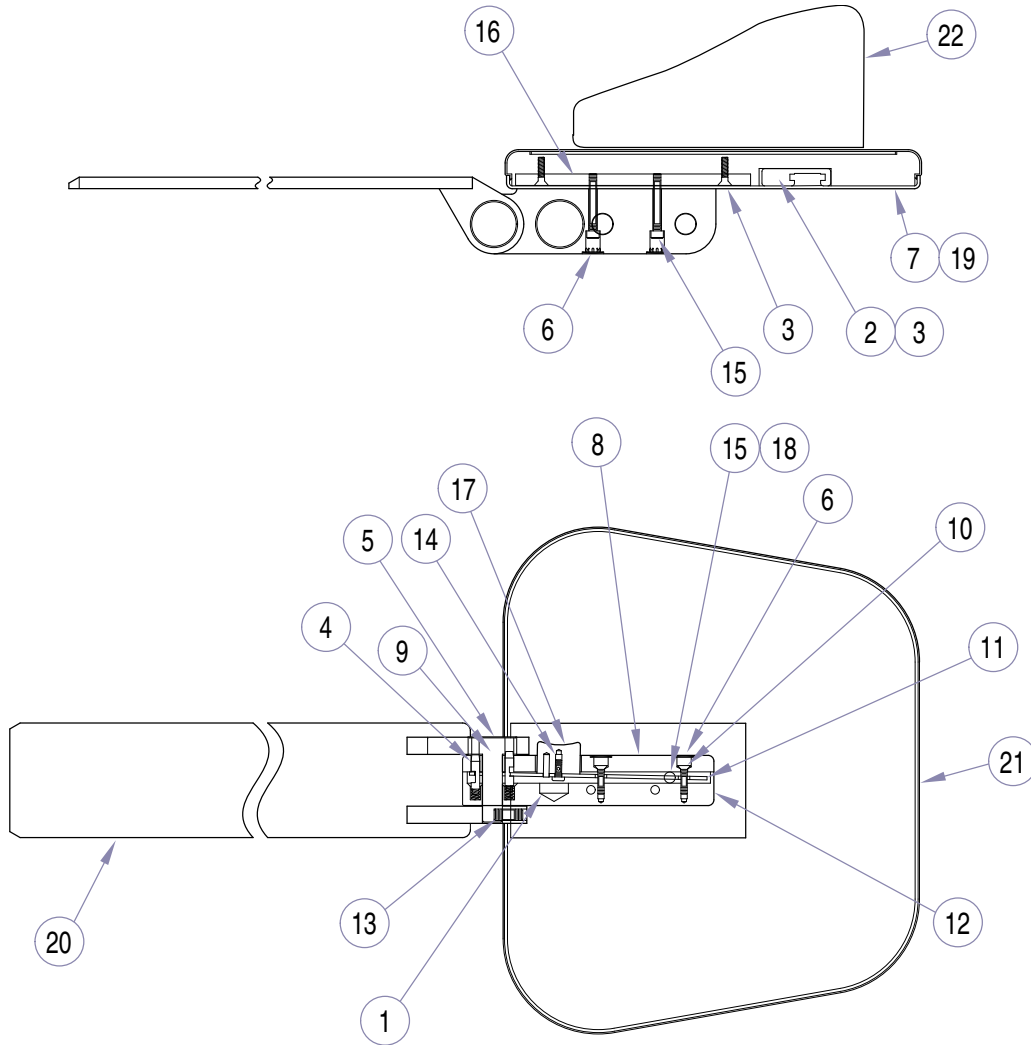

Single Articulating Headrest

Note: This model uses Pebble Grey painted components

MA613400i

Item	Part No.	Description	Qty.	Item	Part No.	Description	Qty.
	154078-xxx	Single Art. Headrest (includes items 1 thru 22)	1	12	• 122777-50	• Spring Housing	1
1	• 103314	• Spring	4	13	• 122778	• Screw (use adhesive #042-0024-00) ...	1
2	• 121493-01	• Headrest Receptacle	1	14	• 122784	• Screw	1
3	• 121784	• Screw	6	15	• 122775	• Release Plate Rocker	2
4	• 121918-3	• Stop Pin	4	16	• 122805-50	• Mounting Plate	1
5	• 121945	• Decorative Disc	2	17	• 153258-50	• Push Button Assembly	1
6	• 121968-50	• Plug	4	18	• 185171	• Lubricant	AR
7	• 122677-01	• Back Cover	1	19	• 275184	• Foam Tape	AR
8	• 122757-50	• Pin Housing	1	20	• 153249-50	• Tang Weldment	1
9	• 122772-3	• Pivot Pin	1	21	• 154090-xxx	• Headrest Board (vacu-form)	1
10	• 122096	• Screw	2	22	• 154092-xxx	• Headrest Board (plush)	1
11	• 122776-2	• Release Plate	1		• 154089-xxx	• Magnetic Cushion (vacu-form)	1
					• 154091-xxx	• Magnetic Cushion (plush)	1