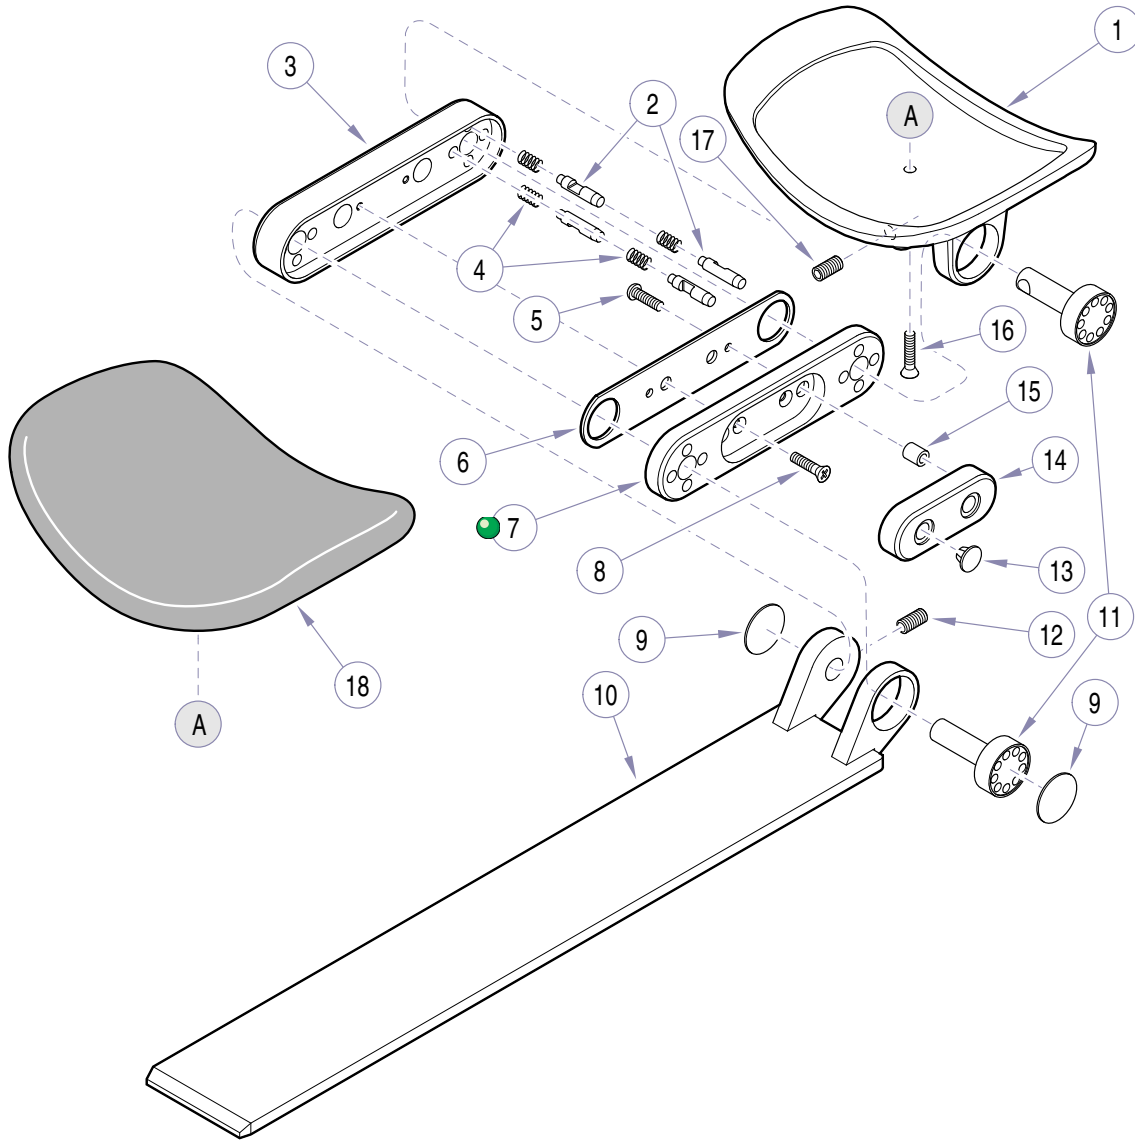

# Double Articulating Headrest

Note: This model uses Pebble Grey painted components

Order   
Medical and  
Animal Health  
Parts Online

MA543500

| Item | Part No.          | Description                      | Qty. | Item | Part No.     | Description                  | Qty. |
|------|-------------------|----------------------------------|------|------|--------------|------------------------------|------|
|      | <b>154087-xxx</b> | <b>DbI Art. Headrest</b>         |      |      |              |                              |      |
|      |                   | (includes items 1 thru 18) ..... | 1    |      |              |                              |      |
| 1    | • 121911-00       | • Headrest Housing .....         | 1    | 10   | • 152905-50  | • Tang Assembly .....        | 1    |
| 2    | • 121918-3        | • Stop Pin .....                 | 8    | 11   | • 122772-3   | • Pivot Pin .....            | 2    |
| 3    | • 121913-50       | • Spring Housing .....           | 1    | 12   | • 122778     | • Set Screw .....            | 1    |
| 4    | • 103314          | • Spring .....                   | 8    | 13   | • 121968-00  | • Plug .....                 | 2    |
| 5    | • 122097          | • Screw .....                    | 2    | 14   | • 121915-50  | • Button .....               | 1    |
| 6    | • 121917-2        | • Release Plate .....            | 1    | 15   | • 122065-2   | • Spacer .....               | 2    |
| 7    | • 121912-50       | • Pin Housing .....              | 1    | 16   | • 122089-50  | • Screw .....                | 1    |
| 8    | • 122096          | • Screw .....                    | 2    | 17   | • 121488     | • Set Screw .....            | 1    |
| 9    | • 121945          | • Decorative Disc .....          | 4    | 18   | • 154079-xxx | • Vacu-Form Upholstery ..... | 1    |
|      |                   |                                  |      |      | • 154080-xxx | • Plush Upholstery .....     | 1    |