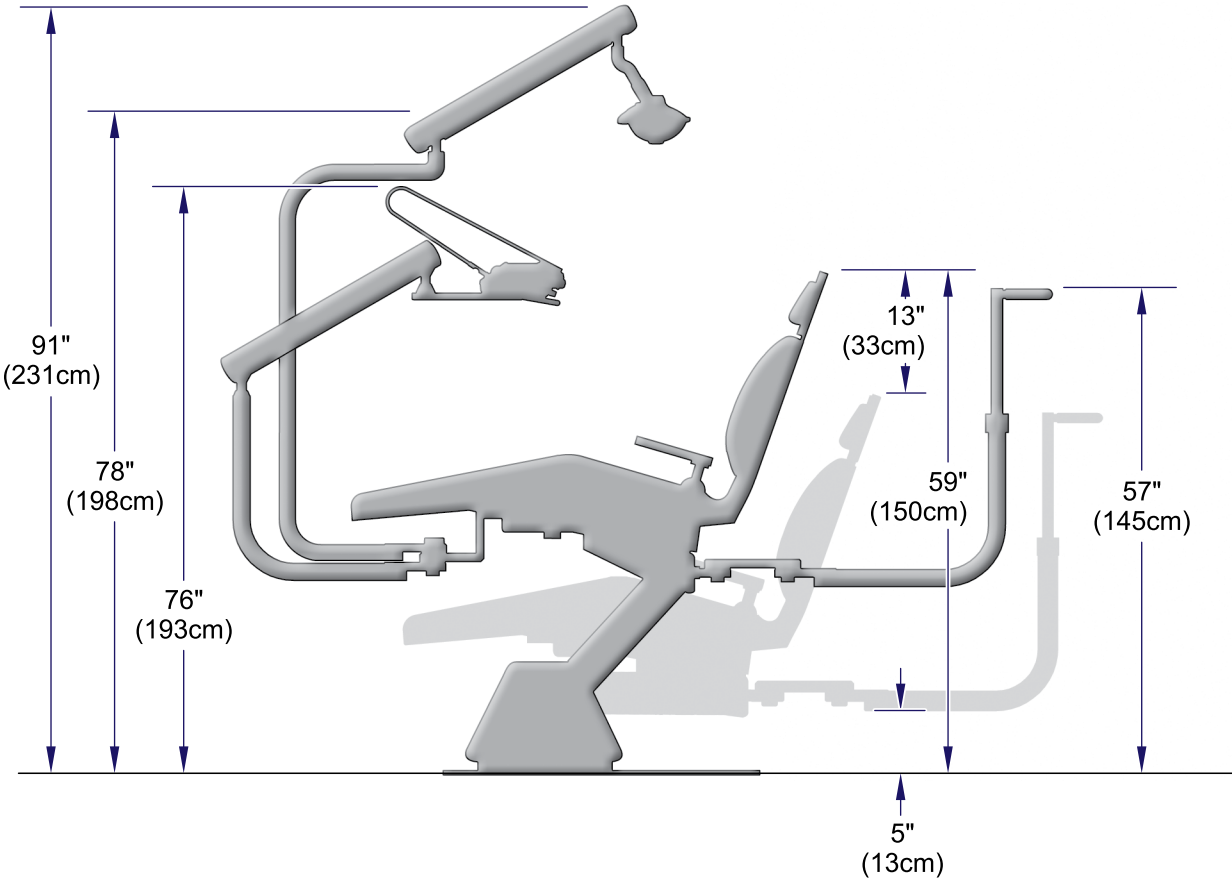

Operatory Dimensions (Knight Chair / Whip Delivery System)

Applies to:
Knight Chair
Whip Delivery System
Midmark Dental Light

Language of origin: English

Chair:
 Knight DA3444i
Delivery System:
 DA3445i
Light:
 DA3362i
Assistant's Units:
 DA3366i
Cuspidor
 DA3365i

LR Operatory (side view)

Chair:
 <p>Knight DA3444I</p>
Delivery System:
 <p>DA3445I</p>
Light:
 <p>DA3362I</p>
Assistant's Units:
 <p>DA3366I</p>
Cuspidor
 <p>DA3365I</p>

LR Operatory (top view)

Console Operatory (side view)

Chair:
 Knight DA3444I
Delivery System:
 DA3445I
Light:
 DA3362I
Assistant's Units:
 DA3366I
Cuspidor
 DA3365I

Console Operatory (top view)

Chair:

Knight

DA3444I

Delivery System:

DA3445I

Light: