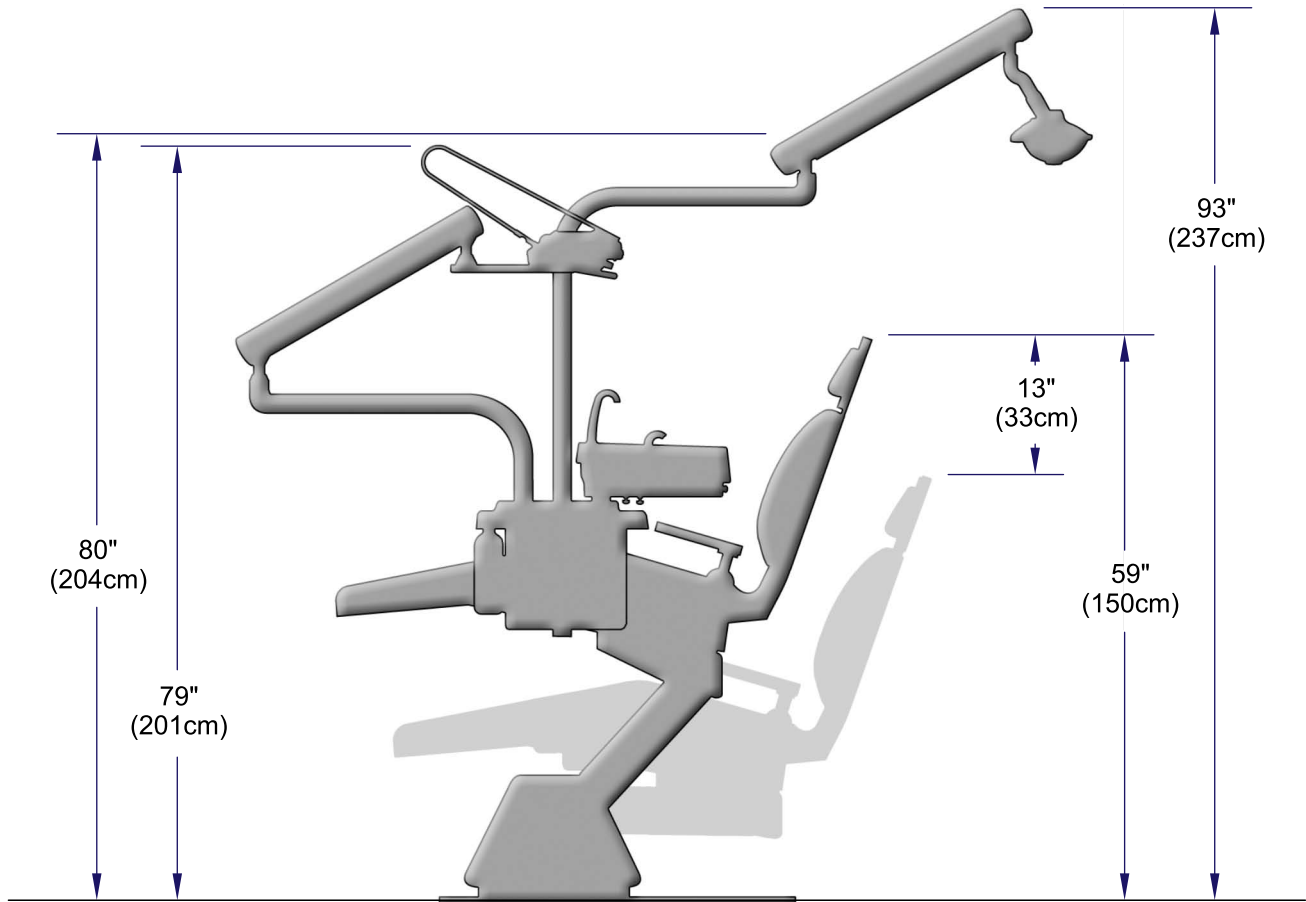

Operatory Dimensions (Knight Chair / Whip Delivery System)

Applies to:
Knight Chair
Whip Delivery System
Midmark Dental Light

Language of origin: English

Chair:
 Knight DA3444i
Delivery System:
 DA3445i
Light:
 DA3362i
Assistant's Units:
 DA3366i
Cuspidor
 DA3365i

LR Operatory (side view)

Chair:
 <p>Knight DA3444I</p>
Delivery System:
 <p>DA3445I</p>
Light:
 <p>DA3362I</p>
Assistant's Units:
 <p>DA3366I</p>
Cuspidor
 <p>DA3365I</p>

LR Operatory (top view)

Console Operatory (side view)

Chair:
 Knight DA3444I
Delivery System:
 DA3445I
Light:
 DA3362I
Assistant's Units:
 DA3366I
Cuspidor
 DA3365I

Console Operatory (top view)

Chair:

Knight

DA3444I

Delivery System:

DA3445I

Light: