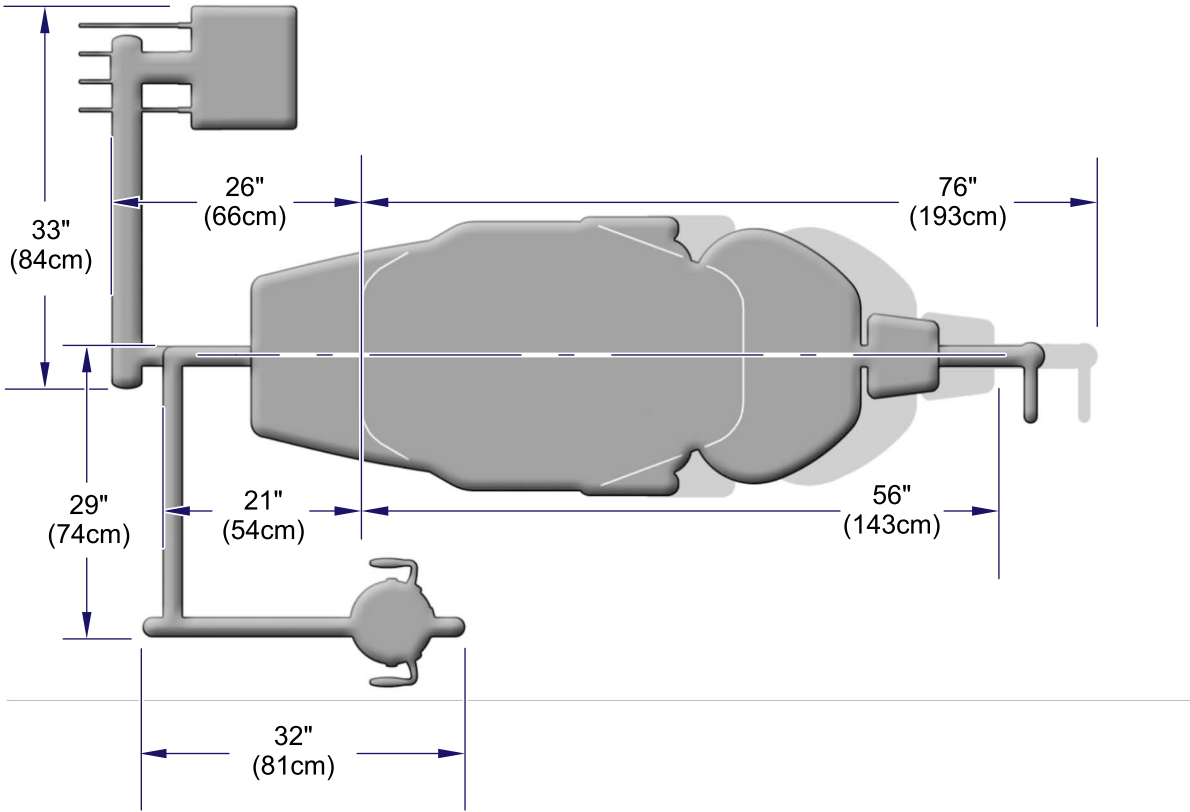

Operatory Dimensions (Knight Chair / Whip Delivery System)

Applies to:
Knight Chair
Whip Delivery System
Midmark Dental Light

Language of origin: English

Chair:
 Knight DA3444i
Delivery System:
 DA3445i
Light:
 DA3362i
Assistant's Units:
 DA3366i
Cuspidor
 DA3365i

LR Operatory (side view)

Chair:
 <p>Knight DA3444I</p>
Delivery System:
 <p>DA3445I</p>
Light:
 <p>DA3362I</p>
Assistant's Units:
 <p>DA3366I</p>
Cuspidor
 <p>DA3365I</p>

LR Operatory (top view)

Console Operatory (side view)