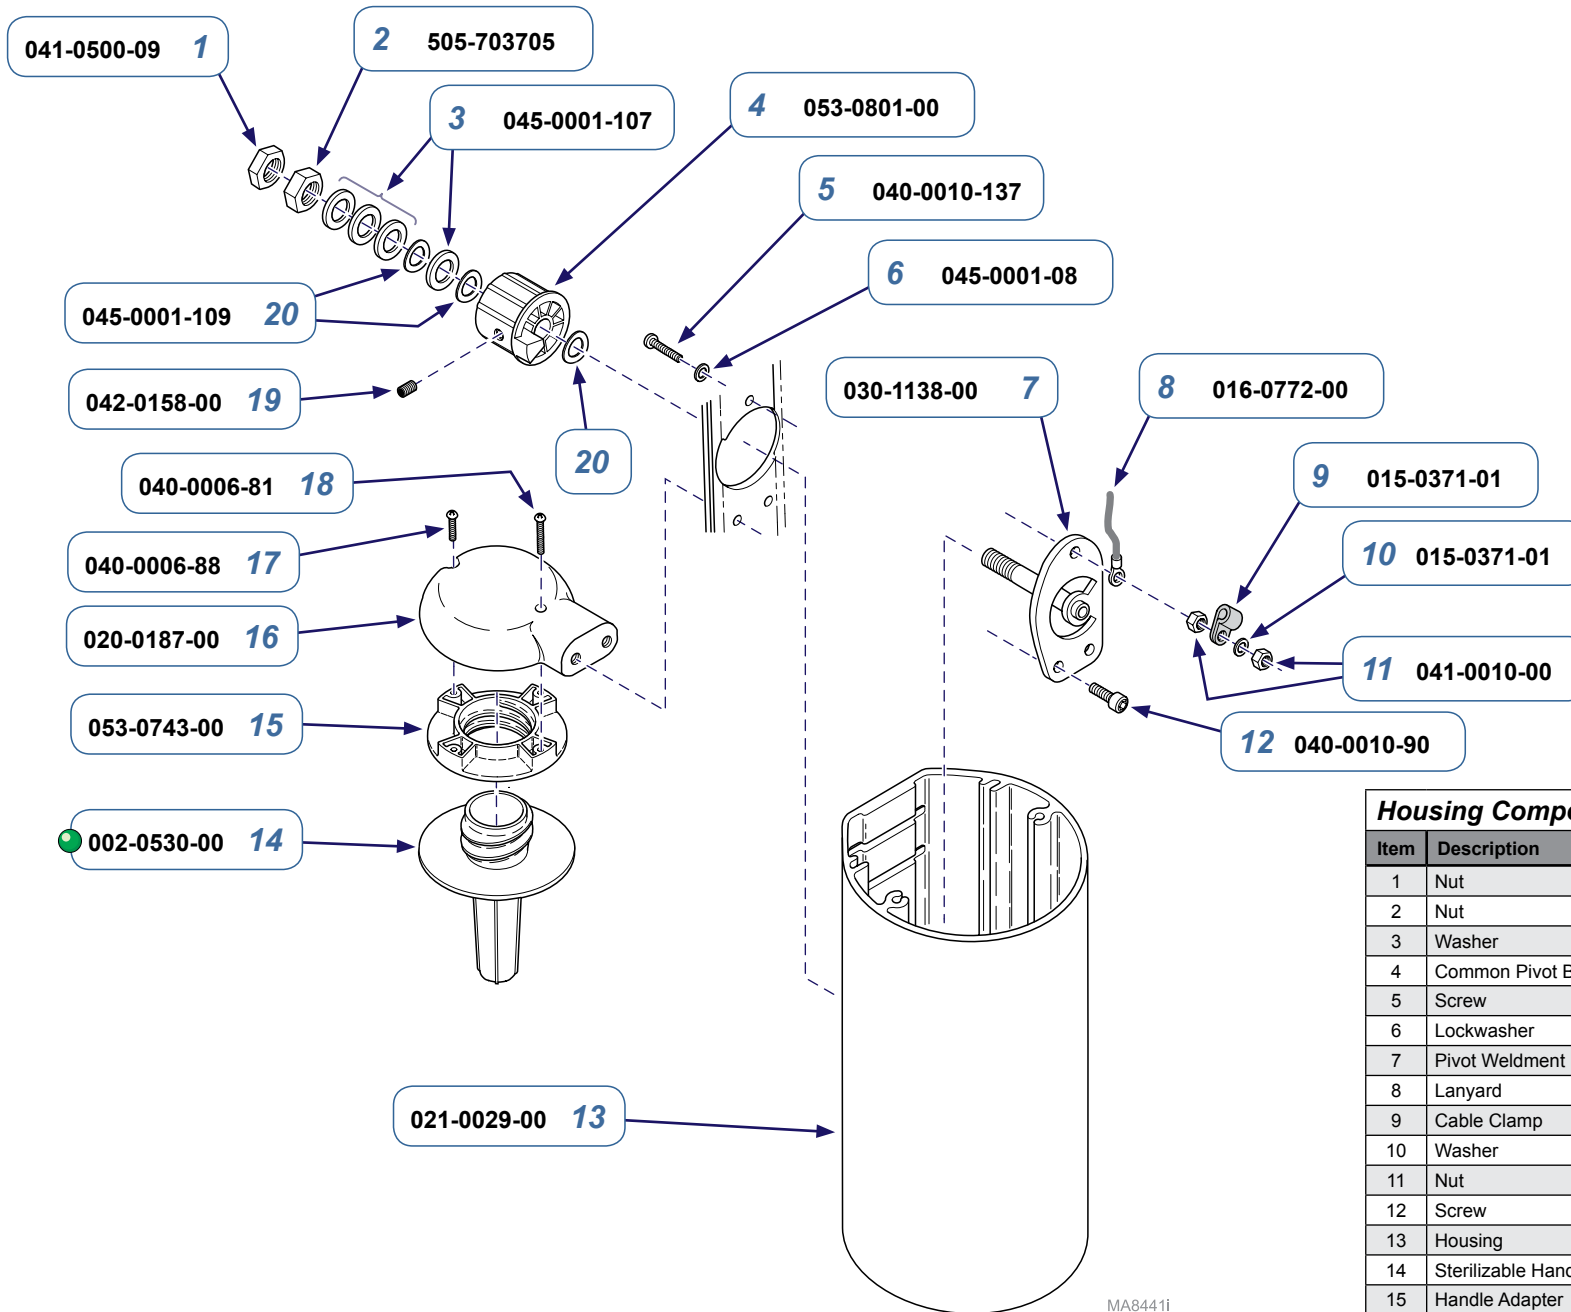

Bulb Carriage Assembly		
Item	Description	Qty.
1	Bulb Carriage Assembly (includes items 2 thru 13)	1
2	• Hex Nut	6
3	• Lamp Holder / Socket	1
4	• Base Mount	1
5	• Screw (#6-32 x 1/2")	4
6	• O-ring	1
7	• Screw (#6-20 x 1-1/2")	1
8	• Screw (#6-32 x 5/8")	2
9	• Top Cap	1
10	• Adapter Plate - not available	1
11	• Screw (#6-32 x 7/8")	
12	• Fan (20 VDC) - not available (You must replace entire Bulb Carriage Assy. using part number: 029-3552-00)	1
13	• Lamp Replacement Kit	1
14	Screw	1
15	Lanyard	1
16	Screw	1
17	Cable Clamp	1
18	Cable Tie	1
19	Nut	3

Model Numbers:	Serial Numbers:
354	All prefixes: KN, KP, KR, KS, KT, LY, LZ, MA, MB, MC, MD, ME, MV V2200 thru V141648

MA8436-1i

Bulb Carriage Assembly		
Item	Description	Qty.
1	Bulb Carriage Assembly (includes items 2 thru 12)	1
2	• Bulb Replacement Kit	1
3	• Hex Nut	6
4	• Lamp Holder / Socket	1
5	• Base Mount	1
6	• Screw	6
7	• O-ring	1
8	• Screw (#6-20 x 1-1/2")	1
9	• Top Cap	1
10	• Screw	2
11	• Adapter Plate	1
12	• Fan (24 VDC)	1
13	Screw	1
14	Lanyard	1
15	Screw	1
16	Cable Clamp	1
17	Cable Tie	1
18	Nut	3

Page Applies To Model Numbers:	Serial Numbers:
354	V141649 thru Present

Optic Assembly		
Item	Description	Qty.
1	Optic Assembly (includes items 2 thru 23)	1
2	• Optic Housing	1
3	• Lens Spacer	1
4	• O-ring	1
5	• Lens	2
6	• Roll Pin	1
7	• Washer	2
8	• Washer	2
9	• Iris Lever Shank	2
10	• Set Screw	2
11	• Vinyl End Cap	2
12	• Coupling Nut	2
13	• Spring	2
14	• Iris Spacer	1
15	• Cover Glass - Color Corrected	1
16	• O-ring	1
17	• Cover Spacer	1
18	• 50mm Iris Diaphragm	2
19	• Screw	3
20	• Washer	3
21	• Screen	1
22	• Retaining Disk	1
23	• Front Cover	1
24	Screw	2

Lamp Tube Assembly		
Item	Description	Qty.
1	Lamp Tube Assembly (includes items 2 thru 10)	1
2	• Screw	1
3	• Lamp Tube Weldment (includes groove pin)	1
4	• Washer	5
5	• Wave Washer	3
6	• Form-Lok Insert	2
7	• Nut	1
8	• Nut	1
9	• Common Pivot Bearing	1
10	• Cross Pivot Stop	1