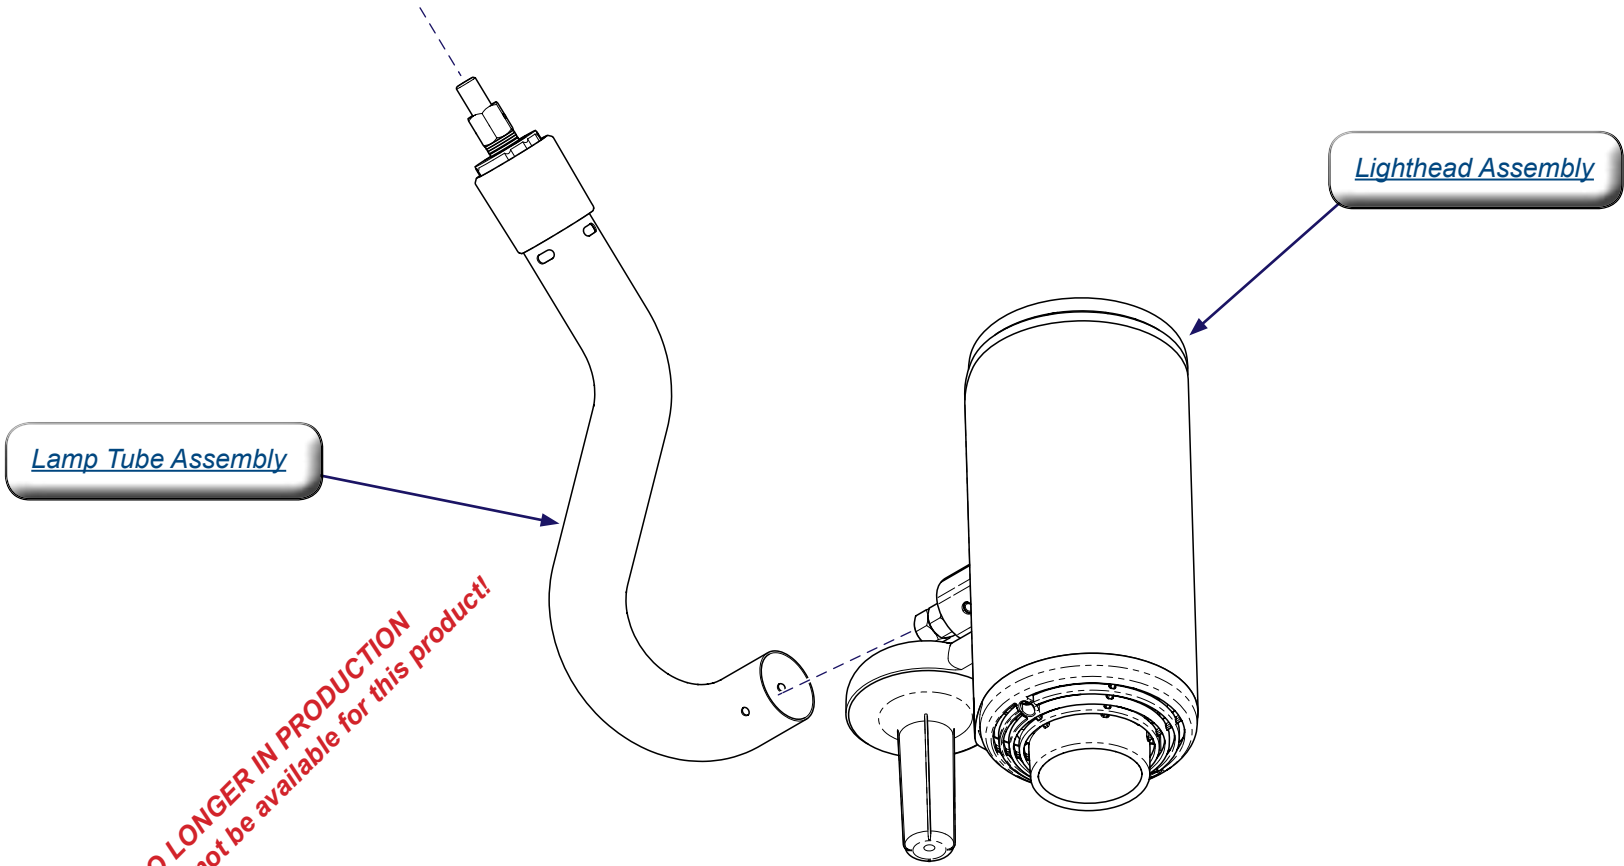

354 Lighthouse / Lamp Tube

**Some Models NO LONGER IN PRODUCTION
Some service parts may not be available for this product!**

MA8433i

Lighthouse Assembly

Model Numbers:	Serial Numbers:	Lighthouse Assembly:
354	All prefixes: KN, KP, KR, KS, KT, LY, LZ, MA, MB, MC, MD, ME	029-2159-00
	All prefixes: MV, MX, MZ V2200 thru present	029-2395-00

Bulb Carriage Assembly		
Item	Description	Qty.
1	Bulb Carriage Assembly (includes items 2 thru 13)	1
2	• Hex Nut	6
3	• Lamp Holder / Socket	1
4	• Base Mount	1
5	• Screw (#6-32 x 1/2")	4
6	• O-ring	1
7	• Screw (#6-20 x 1-1/2")	1
8	• Screw (#6-32 x 5/8")	2
9	• Top Cap	1
10	• Adapter Plate - not available	1
11	• Screw (#6-32 x 7/8")	
12	• Fan (20 VDC) - not available (You must replace entire Bulb Carriage Assy. using part number: 029-3552-00)	1
13	• Lamp Replacement Kit	1
14	Screw	1
15	Lanyard	1
16	Screw	1
17	Cable Clamp	1
18	Cable Tie	1
19	Nut	3

Page Applies To Model Numbers:	Serial Numbers:
354	V141649 thru Present

Optic Assembly		
Item	Description	Qty.
1	Optic Assembly (includes items 2 thru 23)	1
2	• Optic Housing	1
3	• Lens Spacer	1
4	• O-ring	1
5	• Lens	2
6	• Roll Pin	1
7	• Washer	2
8	• Washer	2
9	• Iris Lever Shank	2
10	• Set Screw	2
11	• Vinyl End Cap	2
12	• Coupling Nut	2
13	• Spring	2
14	• Iris Spacer	1
15	• Cover Glass - Color Corrected	1
16	• O-ring	1
17	• Cover Spacer	1
18	• 50mm Iris Diaphragm	2
19	• Screw	3
20	• Washer	3
21	• Screen	1
22	• Retaining Disk	1
23	• Front Cover	1
24	Screw	2

Lamp Tube Assembly		
Item	Description	Qty.
1	Lamp Tube Assembly (includes items 2 thru 10)	1
2	• Screw	1
3	• Lamp Tube Weldment (includes groove pin)	1
4	• Washer	5
5	• Wave Washer	3
6	• Form-Lok Insert	2
7	• Nut	1
8	• Nut	1
9	• Common Pivot Bearing	1
10	• Cross Pivot Stop	1