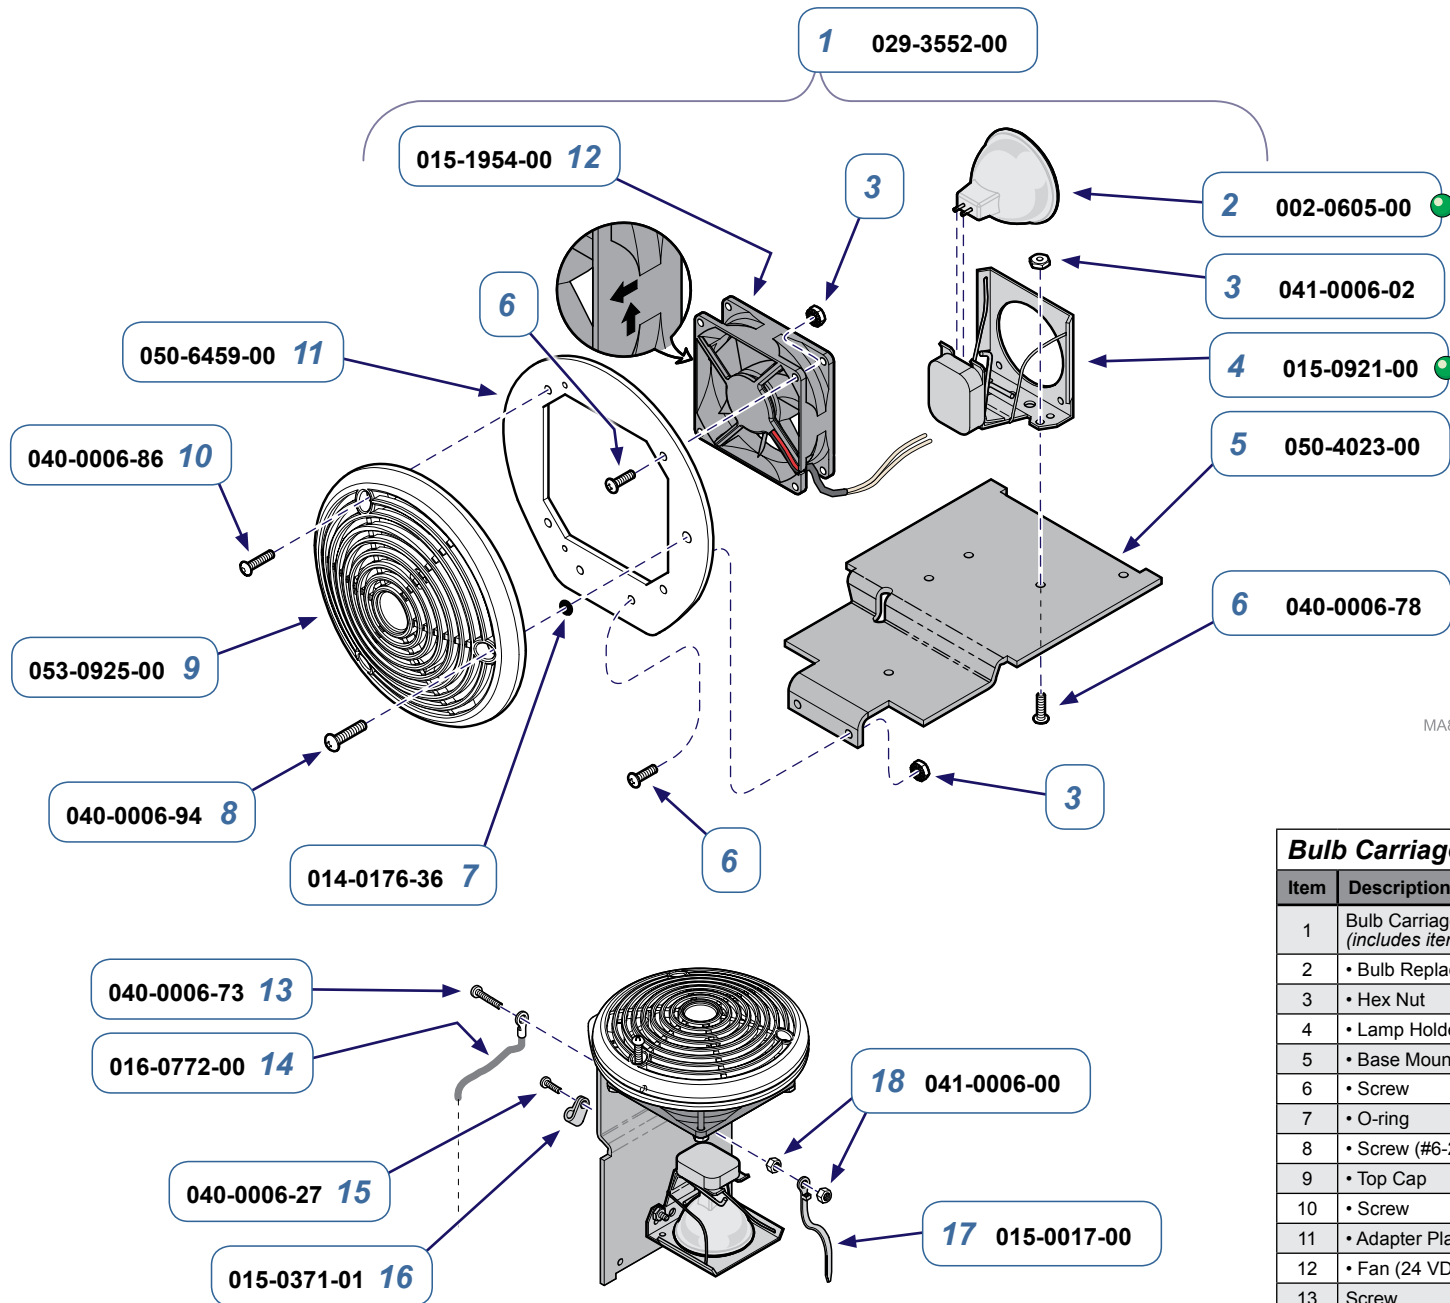

Bulb Carriage Assembly		
Item	Description	Qty.
1	Bulb Carriage Assembly (includes items 2 thru 13)	1
2	• Hex Nut	6
3	• Lamp Holder / Socket	1
4	• Base Mount	1
5	• Screw (#6-32 x 1/2")	4
6	• O-ring	1
7	• Screw (#6-20 x 1-1/2")	1
8	• Screw (#6-32 x 5/8")	2
9	• Top Cap	1
10	• Adapter Plate - not available	1
11	• Screw (#6-32 x 7/8")	
12	• Fan (20 VDC) - not available (You must replace entire Bulb Carriage Assy. using part number: 029-3552-00)	1
13	• Lamp Replacement Kit	1
14	Screw	1
15	Lanyard	1
16	Screw	1
17	Cable Clamp	1
18	Cable Tie	1
19	Nut	3

Model Numbers:	Serial Numbers:
354	All prefixes: KN, KP, KR, KS, KT, LY, LZ, MA, MB, MC, MD, ME, MV V2200 thru V141648

MA8436-1i

Bulb Carriage Assembly		
Item	Description	Qty.
1	Bulb Carriage Assembly (includes items 2 thru 12)	1
2	• Bulb Replacement Kit	1
3	• Hex Nut	6
4	• Lamp Holder / Socket	1
5	• Base Mount	1
6	• Screw	6
7	• O-ring	1
8	• Screw (#6-20 x 1-1/2")	1
9	• Top Cap	1
10	• Screw	2
11	• Adapter Plate	1
12	• Fan (24 VDC)	1
13	Screw	1
14	Lanyard	1
15	Screw	1
16	Cable Clamp	1
17	Cable Tie	1
18	Nut	3

Page Applies To Model Numbers:	Serial Numbers:
354	V141649 thru Present

Optic Assembly		
Item	Description	Qty.
1	Optic Assembly (includes items 2 thru 23)	1
2	• Optic Housing	1
3	• Lens Spacer	1
4	• O-ring	1
5	• Lens	2
6	• Roll Pin	1
7	• Washer	2
8	• Washer	2
9	• Iris Lever Shank	2
10	• Set Screw	2
11	• Vinyl End Cap	2
12	• Coupling Nut	2
13	• Spring	2
14	• Iris Spacer	1
15	• Cover Glass - Color Corrected	1
16	• O-ring	1
17	• Cover Spacer	1
18	• 50mm Iris Diaphragm	2
19	• Screw	3
20	• Washer	3
21	• Screen	1
22	• Retaining Disk	1
23	• Front Cover	1
24	Screw	2

Lamp Tube Assembly		
Item	Description	Qty.
1	Lamp Tube Assembly (includes items 2 thru 10)	1
2	• Screw	1
3	• Lamp Tube Weldment (includes groove pin)	1
4	• Washer	5
5	• Wave Washer	3
6	• Form-Lok Insert	2
7	• Nut	1
8	• Nut	1
9	• Common Pivot Bearing	1
10	• Cross Pivot Stop	1