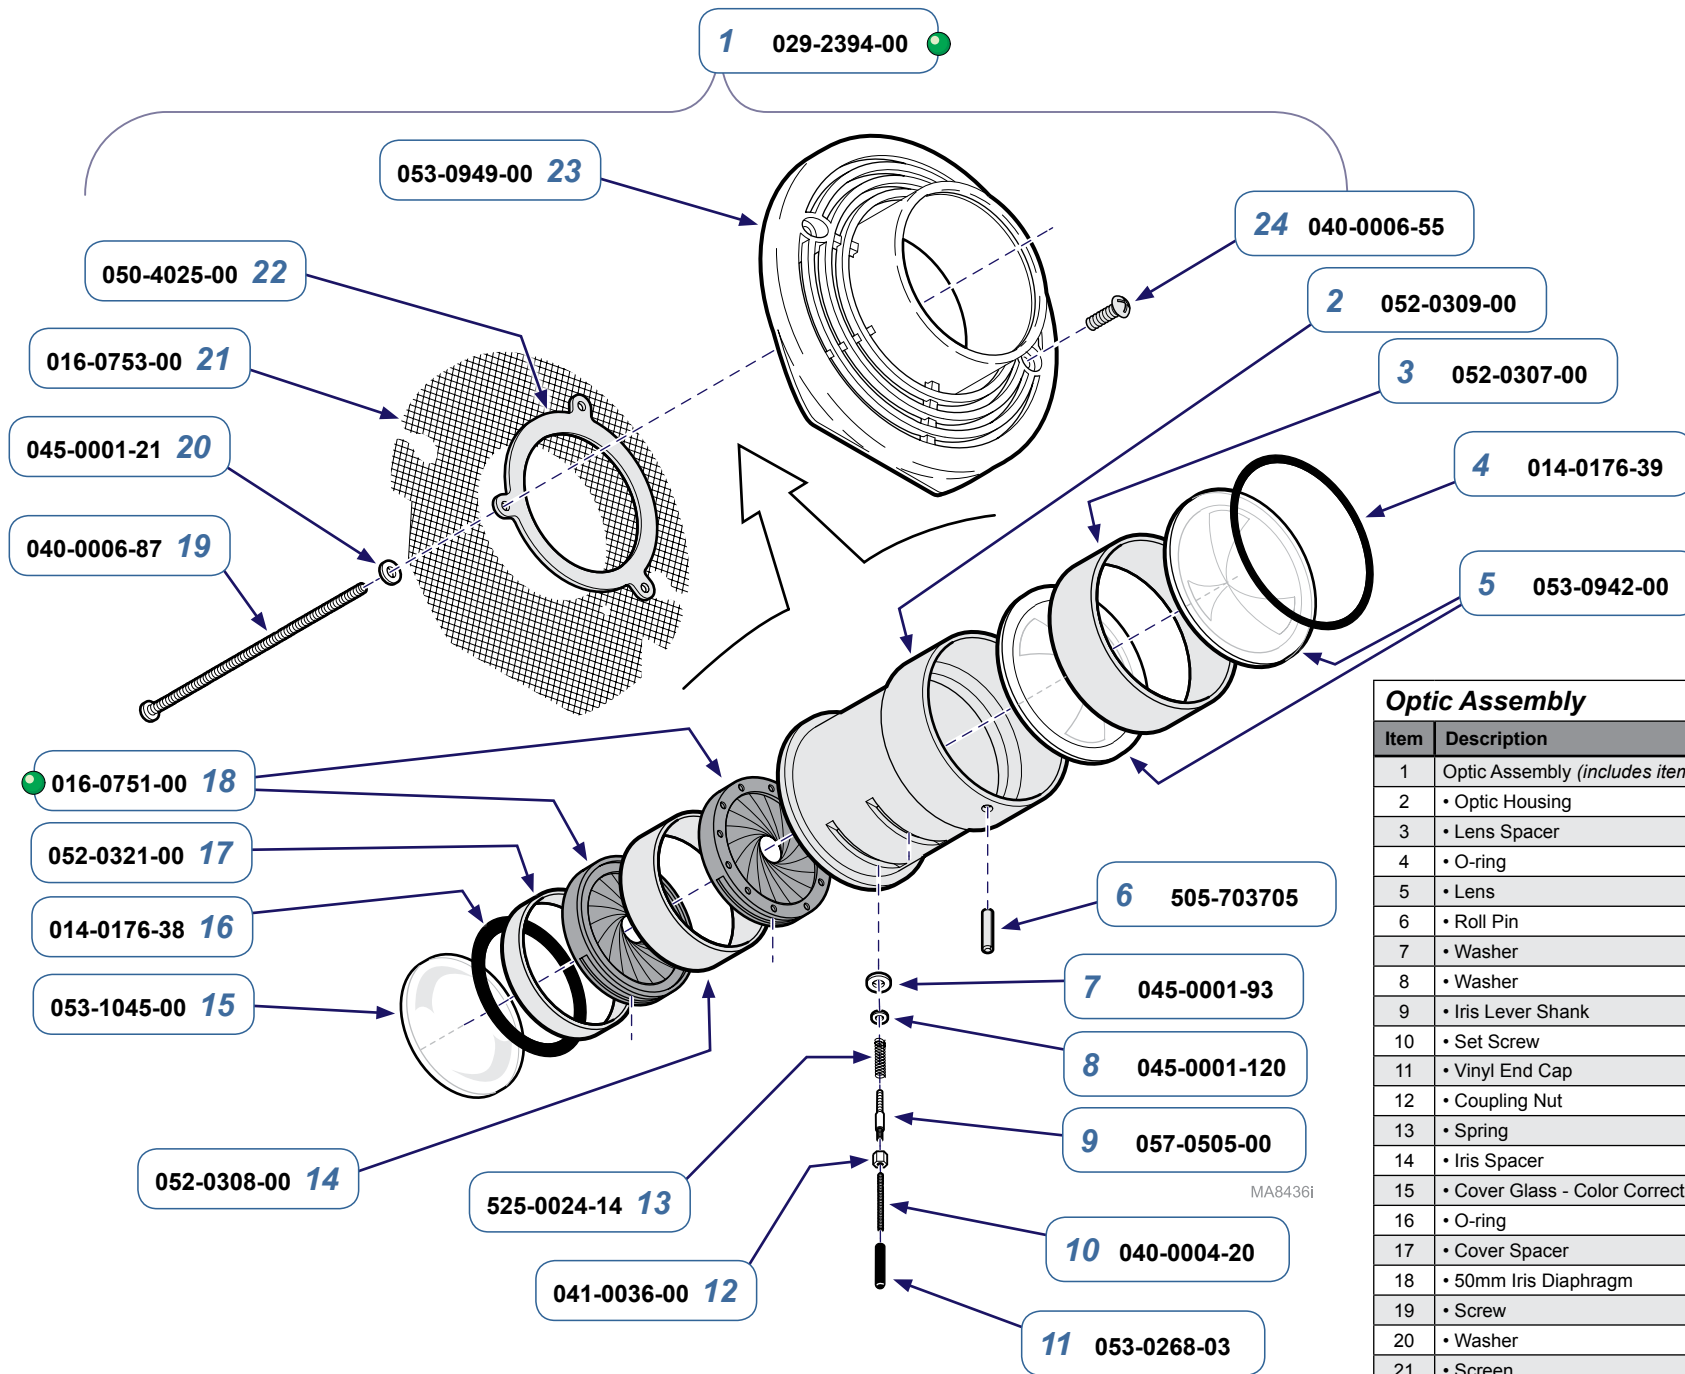

Bulb Carriage Assembly		
Item	Description	Qty.
1	Bulb Carriage Assembly (includes items 2 thru 13)	1
2	• Hex Nut	6
3	• Lamp Holder / Socket	1
4	• Base Mount	1
5	• Screw (#6-32 x 1/2")	4
6	• O-ring	1
7	• Screw (#6-20 x 1-1/2")	1
8	• Screw (#6-32 x 5/8")	2
9	• Top Cap	1
10	• Adapter Plate - not available	1
11	• Screw (#6-32 x 7/8")	
12	• Fan (20 VDC) - not available (You must replace entire Bulb Carriage Assy. using part number: 029-3552-00)	1
13	• Lamp Replacement Kit	1
14	Screw	1
15	Lanyard	1
16	Screw	1
17	Cable Clamp	1
18	Cable Tie	1
19	Nut	3

Model Numbers:	Serial Numbers:
354	All prefixes: KN, KP, KR, KS, KT, LY, LZ, MA, MB, MC, MD, ME, MV V2200 thru V141648

MA8436-1i

Bulb Carriage Assembly		
Item	Description	Qty.
1	Bulb Carriage Assembly (includes items 2 thru 12)	1
2	• Bulb Replacement Kit	1
3	• Hex Nut	6
4	• Lamp Holder / Socket	1
5	• Base Mount	1
6	• Screw	6
7	• O-ring	1
8	• Screw (#6-20 x 1-1/2")	1
9	• Top Cap	1
10	• Screw	2
11	• Adapter Plate	1
12	• Fan (24 VDC)	1
13	Screw	1
14	Lanyard	1
15	Screw	1
16	Cable Clamp	1
17	Cable Tie	1
18	Nut	3

Page Applies To Model Numbers:	Serial Numbers:
354	V141649 thru Present

Optic Assembly		
Item	Description	Qty.
1	Optic Assembly (includes items 2 thru 23)	1
2	• Optic Housing	1
3	• Lens Spacer	1
4	• O-ring	1
5	• Lens	2
6	• Roll Pin	1
7	• Washer	2
8	• Washer	2
9	• Iris Lever Shank	2
10	• Set Screw	2
11	• Vinyl End Cap	2
12	• Coupling Nut	2
13	• Spring	2
14	• Iris Spacer	1
15	• Cover Glass - Color Corrected	1
16	• O-ring	1
17	• Cover Spacer	1
18	• 50mm Iris Diaphragm	2
19	• Screw	3
20	• Washer	3
21	• Screen	1
22	• Retaining Disk	1
23	• Front Cover	1
24	Screw	2

Lamp Tube Assembly		
Item	Description	Qty.
1	Lamp Tube Assembly (includes items 2 thru 10)	1
2	• Screw	1
3	• Lamp Tube Weldment (includes groove pin)	1
4	• Washer	5
5	• Wave Washer	3
6	• Form-Lok Insert	2
7	• Nut	1
8	• Nut	1
9	• Common Pivot Bearing	1
10	• Cross Pivot Stop	1