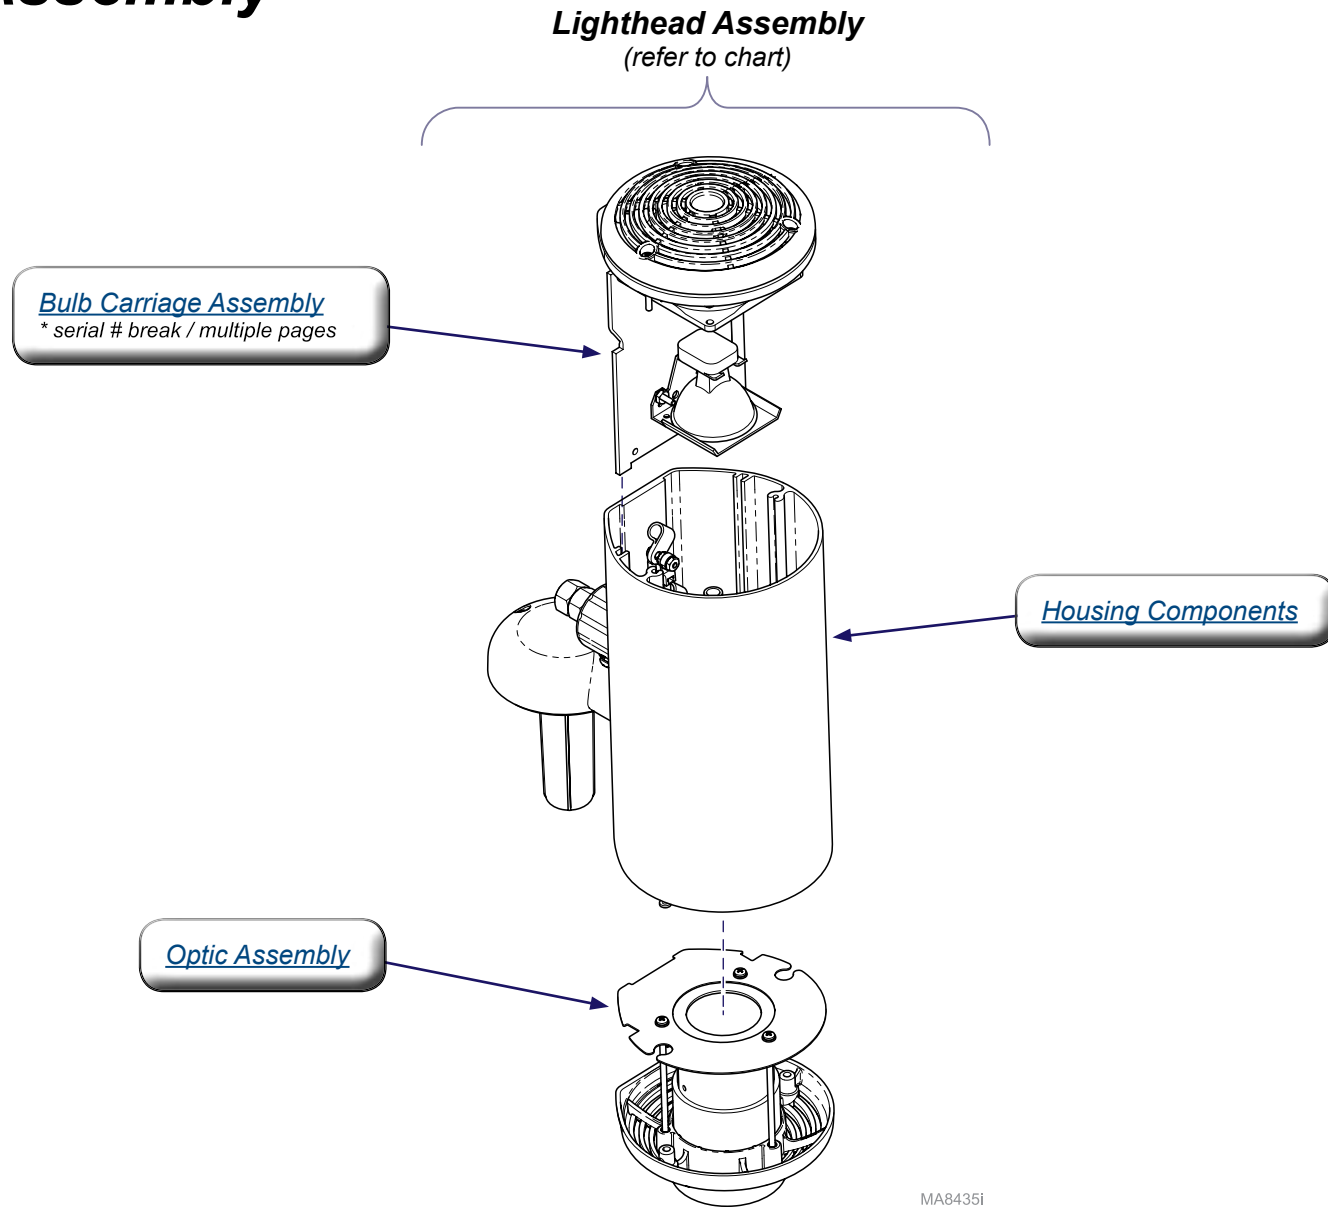

354 Lighthouse / Lamp Tube

**Some Models NO LONGER IN PRODUCTION
Some service parts may not be available for this product!**

MA8433i

Lighthouse Assembly

Model Numbers:	Serial Numbers:	Lighthouse Assembly:
354	All prefixes: KN, KP, KR, KS, KT, LY, LZ, MA, MB, MC, MD, ME	029-2159-00
	All prefixes: MV, MX, MZ V2200 thru present	029-2395-00

Bulb Carriage Assembly		
Item	Description	Qty.
1	Bulb Carriage Assembly (includes items 2 thru 13)	1
2	• Hex Nut	6
3	• Lamp Holder / Socket	1
4	• Base Mount	1
5	• Screw (#6-32 x 1/2")	4
6	• O-ring	1
7	• Screw (#6-20 x 1-1/2")	1
8	• Screw (#6-32 x 5/8")	2
9	• Top Cap	1
10	• Adapter Plate - not available	1
11	• Screw (#6-32 x 7/8")	
12	• Fan (20 VDC) - not available (You must replace entire Bulb Carriage Assy. using part number: 029-3552-00)	1
13	• Lamp Replacement Kit	1
14	Screw	1
15	Lanyard	1
16	Screw	1
17	Cable Clamp	1
18	Cable Tie	1
19	Nut	3

Page Applies To Model Numbers:	Serial Numbers:
354	V141649 thru Present

Optic Assembly		
Item	Description	Qty.
1	Optic Assembly (includes items 2 thru 23)	1
2	• Optic Housing	1
3	• Lens Spacer	1
4	• O-ring	1
5	• Lens	2
6	• Roll Pin	1
7	• Washer	2
8	• Washer	2
9	• Iris Lever Shank	2
10	• Set Screw	2
11	• Vinyl End Cap	2
12	• Coupling Nut	2
13	• Spring	2
14	• Iris Spacer	1
15	• Cover Glass - Color Corrected	1
16	• O-ring	1
17	• Cover Spacer	1
18	• 50mm Iris Diaphragm	2
19	• Screw	3
20	• Washer	3
21	• Screen	1
22	• Retaining Disk	1
23	• Front Cover	1
24	Screw	2

Lamp Tube Assembly		
Item	Description	Qty.
1	Lamp Tube Assembly (includes items 2 thru 10)	1
2	• Screw	1
3	• Lamp Tube Weldment (includes groove pin)	1
4	• Washer	5
5	• Wave Washer	3
6	• Form-Lok Insert	2
7	• Nut	1
8	• Nut	1
9	• Common Pivot Bearing	1
10	• Cross Pivot Stop	1