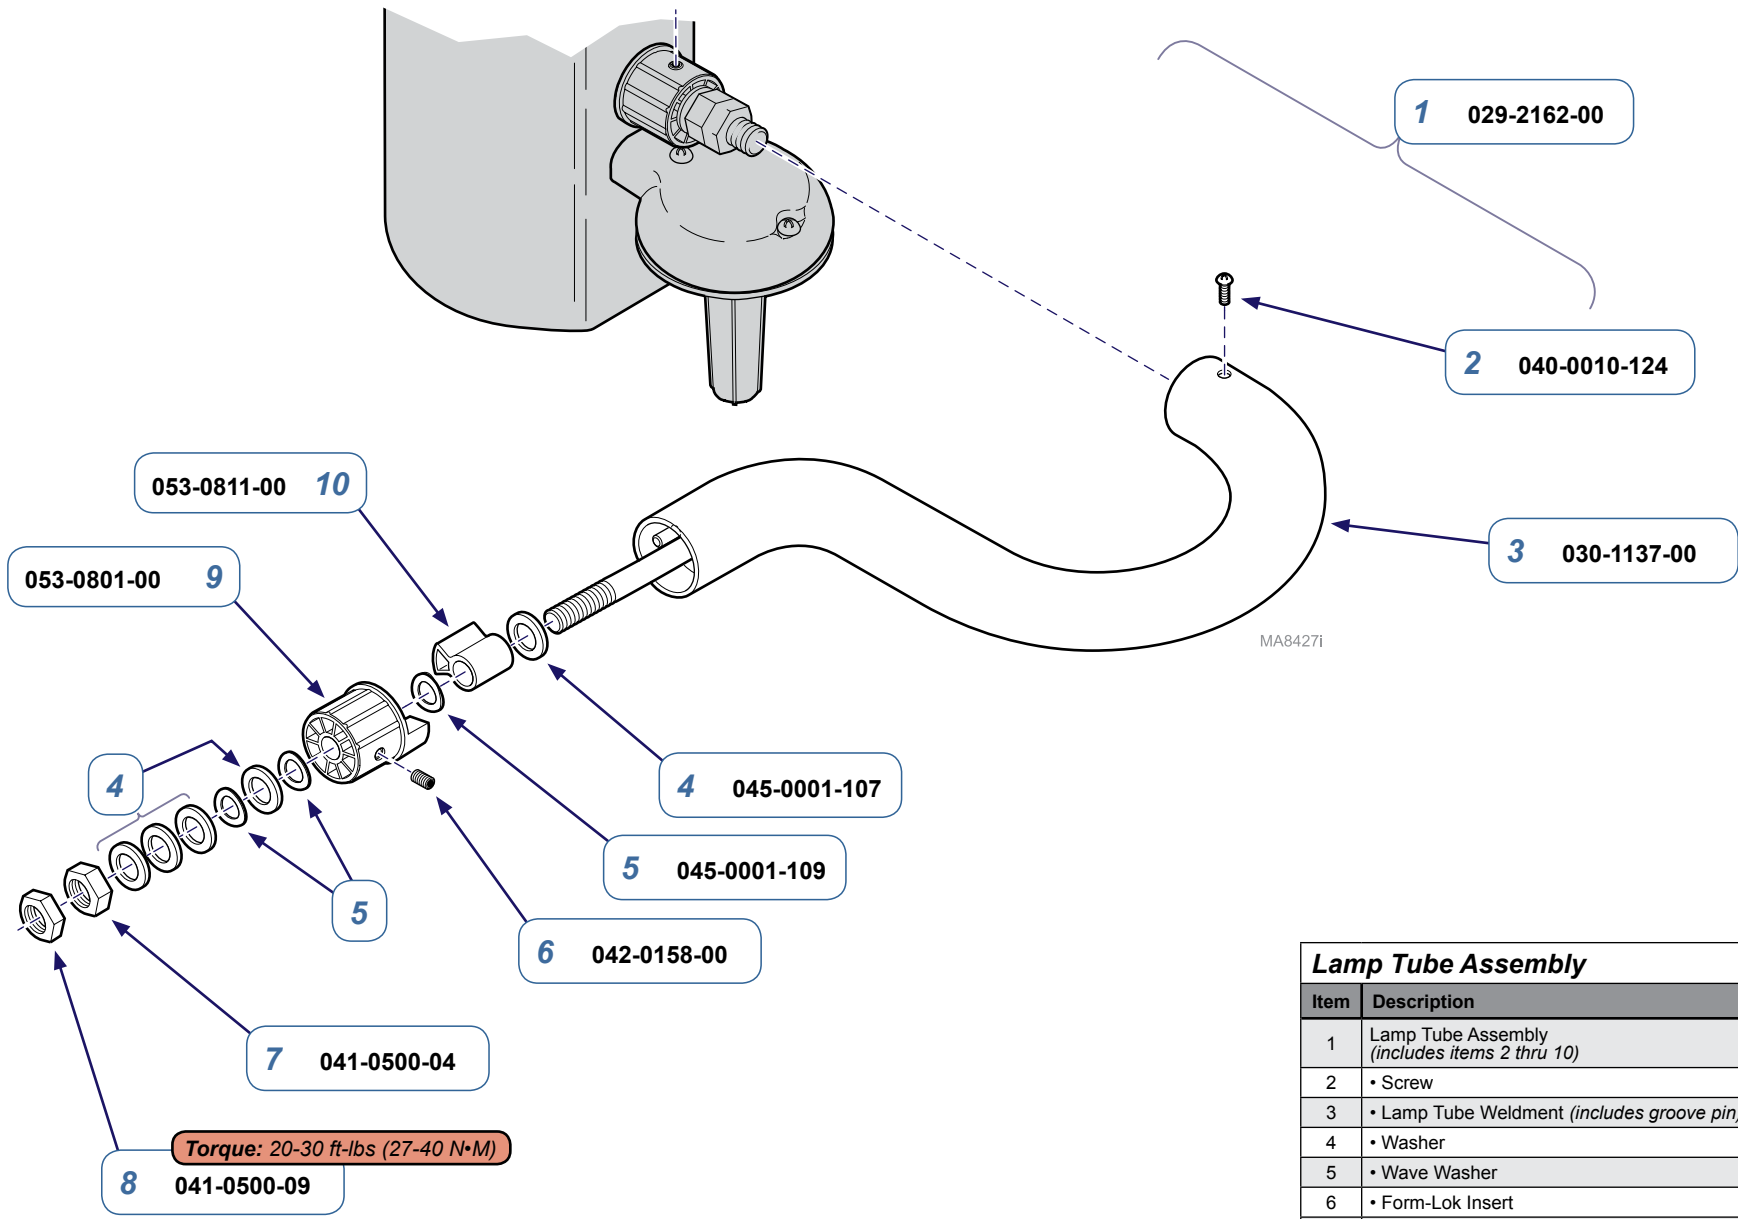

Bulb Carriage Assembly		
Item	Description	Qty.
1	Bulb Carriage Assembly (includes items 2 thru 13)	1
2	• Hex Nut	6
3	• Lamp Holder / Socket	1
4	• Base Mount	1
5	• Screw (#6-32 x 1/2")	4
6	• O-ring	1
7	• Screw (#6-20 x 1-1/2")	1
8	• Screw (#6-32 x 5/8")	2
9	• Top Cap	1
10	• Adapter Plate - not available	1
11	• Screw (#6-32 x 7/8")	
12	• Fan (20 VDC) - not available (You must replace entire Bulb Carriage Assy. using part number: 029-3552-00)	1
13	• Lamp Replacement Kit	1
14	Screw	1
15	Lanyard	1
16	Screw	1
17	Cable Clamp	1
18	Cable Tie	1
19	Nut	3

Page Applies To Model Numbers:	Serial Numbers:
354	V141649 thru Present

Optic Assembly		
Item	Description	Qty.
1	Optic Assembly (includes items 2 thru 23)	1
2	• Optic Housing	1
3	• Lens Spacer	1
4	• O-ring	1
5	• Lens	2
6	• Roll Pin	1
7	• Washer	2
8	• Washer	2
9	• Iris Lever Shank	2
10	• Set Screw	2
11	• Vinyl End Cap	2
12	• Coupling Nut	2
13	• Spring	2
14	• Iris Spacer	1
15	• Cover Glass - Color Corrected	1
16	• O-ring	1
17	• Cover Spacer	1
18	• 50mm Iris Diaphragm	2
19	• Screw	3
20	• Washer	3
21	• Screen	1
22	• Retaining Disk	1
23	• Front Cover	1
24	Screw	2

MA8441i

Housing Components		
Item	Description	Qty.
1	Nut	1
2	Nut	1
3	Washer	4
4	Common Pivot Bearing	1
5	Screw	1
6	Lockwasher	1
7	Pivot Weldment	1
8	Lanyard	1
9	Cable Clamp	1
10	Washer	1
11	Nut	2
12	Screw	2
13	Housing	1
14	Sterilizable Handle	1
15	Handle Adapter	1
16	Handle Mount	1
17	Screw	1
18	Screw	1
19	Form-Lok Insert	2
20	Spring Washer	3

Lamp Tube Assembly		
Item	Description	Qty.
1	Lamp Tube Assembly (includes items 2 thru 10)	1
2	• Screw	1
3	• Lamp Tube Weldment (includes groove pin)	1
4	• Washer	5
5	• Wave Washer	3
6	• Form-Lok Insert	2
7	• Nut	1
8	• Nut	1
9	• Common Pivot Bearing	1
10	• Cross Pivot Stop	1