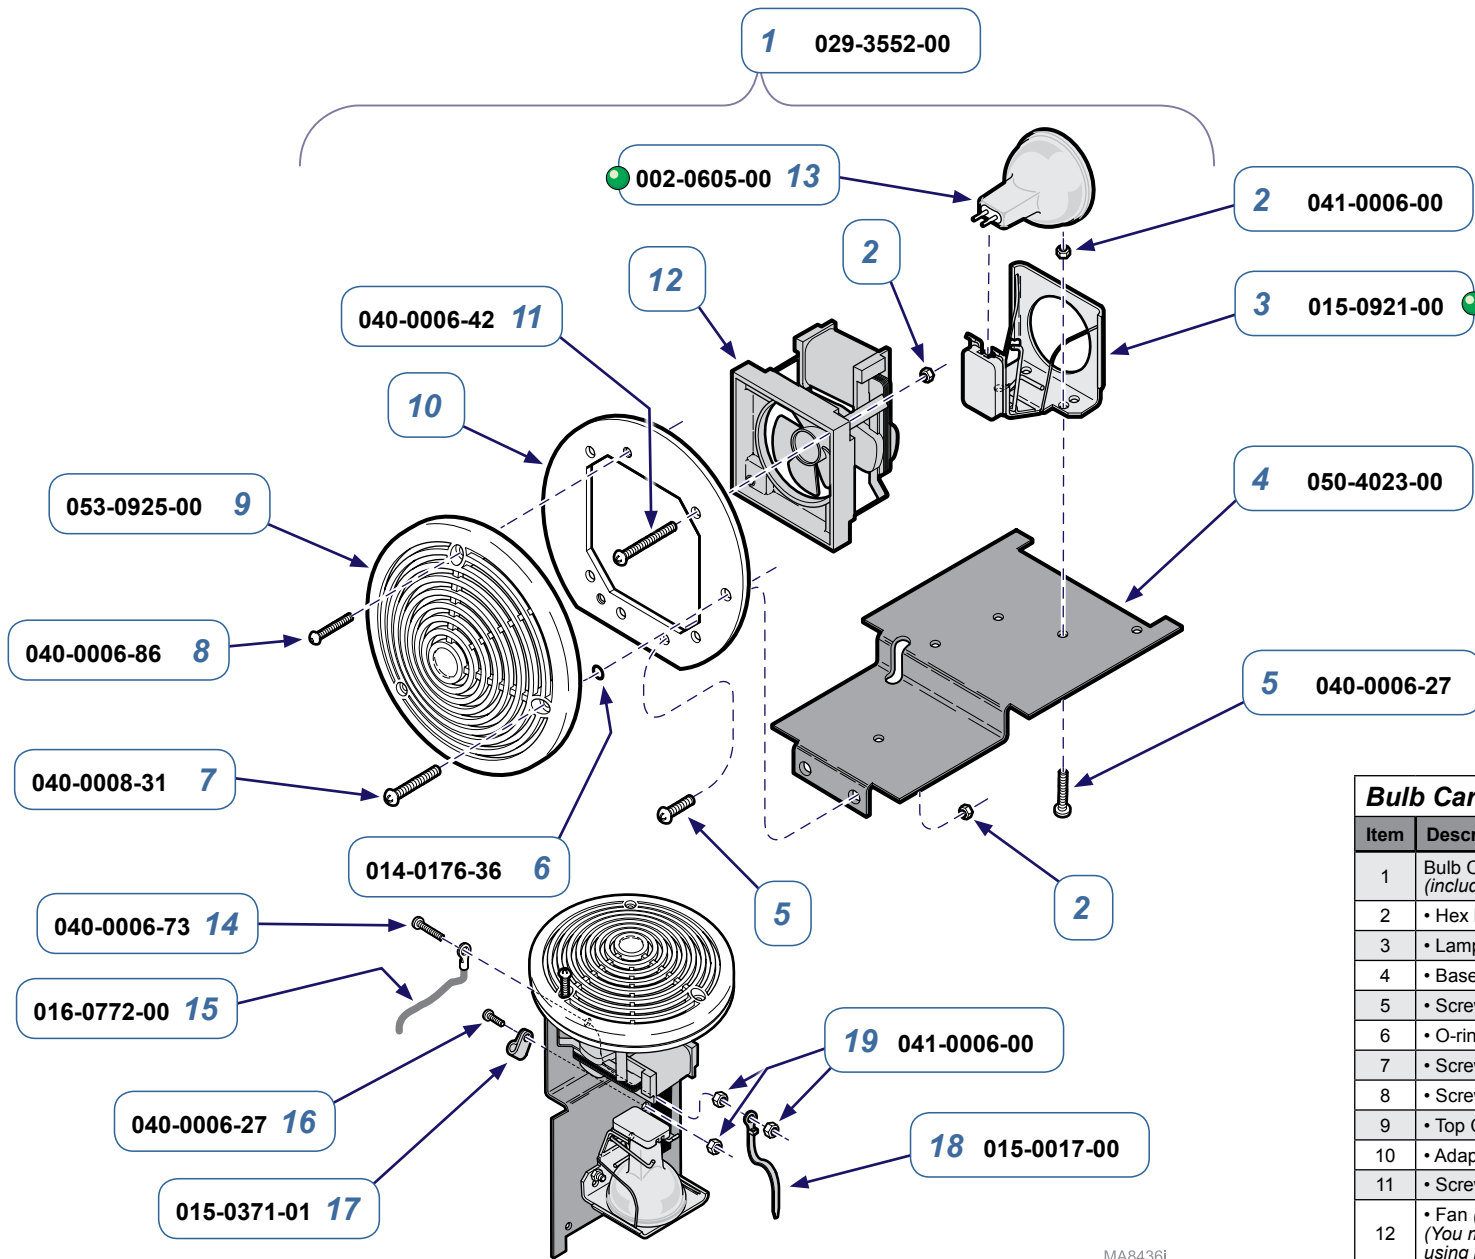

Bulb Carriage Assembly		
Item	Description	Qty.
1	Bulb Carriage Assembly (includes items 2 thru 13)	1
2	• Hex Nut	6
3	• Lamp Holder / Socket	1
4	• Base Mount	1
5	• Screw (#6-32 x 1/2")	4
6	• O-ring	1
7	• Screw (#6-20 x 1-1/2")	1
8	• Screw (#6-32 x 5/8")	2
9	• Top Cap	1
10	• Adapter Plate - not available	1
11	• Screw (#6-32 x 7/8")	
12	• Fan (20 VDC) - not available (You must replace entire Bulb Carriage Assy. using part number: 029-3552-00)	1
13	• Lamp Replacement Kit	1
14	Screw	1
15	Lanyard	1
16	Screw	1
17	Cable Clamp	1
18	Cable Tie	1
19	Nut	3

Model Numbers:	Serial Numbers:
354	All prefixes: KN, KP, KR, KS, KT, LY, LZ, MA, MB, MC, MD, ME, MV V2200 thru V141648

MA8436-1i

Bulb Carriage Assembly		
Item	Description	Qty.
1	Bulb Carriage Assembly (includes items 2 thru 12)	1
2	• Bulb Replacement Kit	1
3	• Hex Nut	6
4	• Lamp Holder / Socket	1
5	• Base Mount	1
6	• Screw	6
7	• O-ring	1
8	• Screw (#6-20 x 1-1/2")	1
9	• Top Cap	1
10	• Screw	2
11	• Adapter Plate	1
12	• Fan (24 VDC)	1
13	Screw	1
14	Lanyard	1
15	Screw	1
16	Cable Clamp	1
17	Cable Tie	1
18	Nut	3

Page Applies To Model Numbers:	Serial Numbers:
354	V141649 thru Present

Optic Assembly		
Item	Description	Qty.
1	Optic Assembly (includes items 2 thru 23)	1
2	• Optic Housing	1
3	• Lens Spacer	1
4	• O-ring	1
5	• Lens	2
6	• Roll Pin	1
7	• Washer	2
8	• Washer	2
9	• Iris Lever Shank	2
10	• Set Screw	2
11	• Vinyl End Cap	2
12	• Coupling Nut	2
13	• Spring	2
14	• Iris Spacer	1
15	• Cover Glass - Color Corrected	1
16	• O-ring	1
17	• Cover Spacer	1
18	• 50mm Iris Diaphragm	2
19	• Screw	3
20	• Washer	3
21	• Screen	1
22	• Retaining Disk	1
23	• Front Cover	1
24	Screw	2

Lamp Tube Assembly		
Item	Description	Qty.
1	Lamp Tube Assembly (includes items 2 thru 10)	1
2	• Screw	1
3	• Lamp Tube Weldment (includes groove pin)	1
4	• Washer	5
5	• Wave Washer	3
6	• Form-Lok Insert	2
7	• Nut	1
8	• Nut	1
9	• Common Pivot Bearing	1
10	• Cross Pivot Stop	1