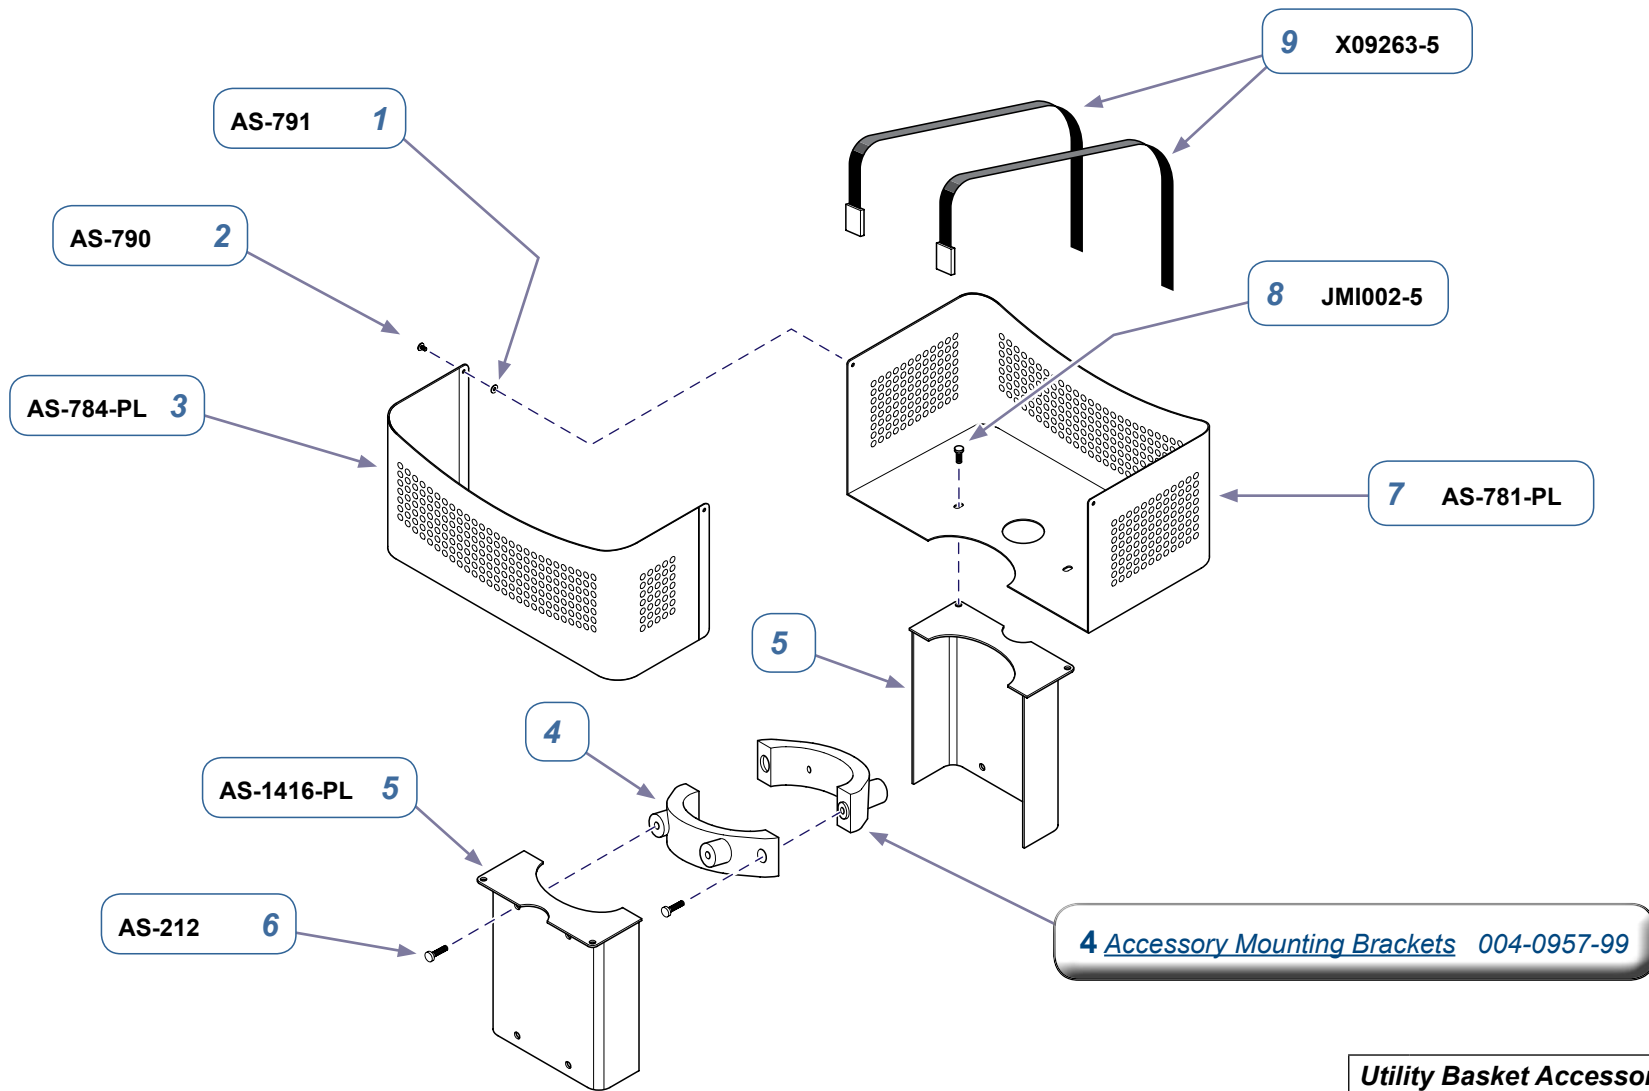

DA8244i

Page Applies To Models Built:
Prior to 1/01/13

Utility Basket Accessory - 9A466001 (includes items 1 thru 11)		
Item	Description	Qty.
1	Washer	2
2	Rivet	2
3	Front Weldment	1
4	Accessory Mounting Bracket	2
5	Mounting Bracket	2
6	Screw (#10-24 x 7/8")	4
7	Spacer Bracket	2
8	Screw (#10-24 x 1")	2
9	Rear Weldment	1
10	Screw (#10-24 x 1/2")	4
11	Nylon Strap (24")	2

DA8654I

Page Applies To Models Built:
 After 1/01/13

Utility Basket Accessory - 9A466001 (includes items 1 thru 11)		
Item	Description	Qty.
1	Washer	2
2	Rivet	2
3	Front Weldment	1
4	Accessory Mounting Bracket	4
5	Lower Mounting Bracket	2
6	Screw (#10-24 x 7/8")	8
7	Rear Weldment	1
8	Screw (#10-24 x 1/2")	4
9	Nylon Strap (24")	2