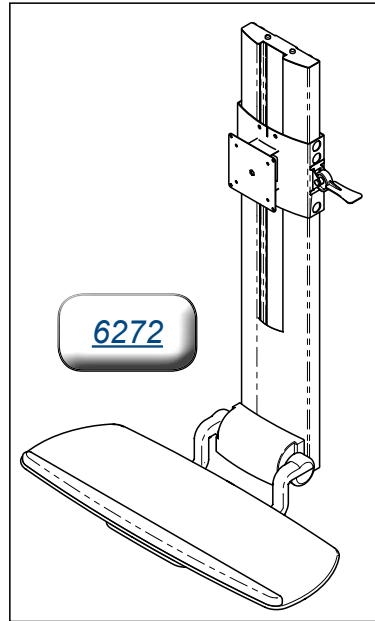

Specifications / Range of Motion: Wall Mounted Workstations

Specifications / Range of Motion: 6271

Specifications: 6271	
Monitor Tilt / Rotation:	<i>Tilt:</i> +5° / -15° <i>Rotation:</i> 180°
Monitor Weight Range:	<i>Counterbalance Range:</i> 5-10 lbs (2.2 - 4.5 kg) <i>Manual Cam-Lock:</i> up to 20 lbs (9 kg)
Keyboard Platform Dimensions:	25" W x 9" D (63.5 x 23 cm)
Regulatory Compliance:	ANSI / BIFMA

6271

Specifications / Range of Motion: 6272

Specifications: 6272	
Monitor Tilt / Rotation:	<i>Tilt:</i> +5° / -15° <i>Rotation:</i> 180°
Monitor Weight Range:	<i>Counterbalance Range:</i> 5-10 lbs (2.2 - 4.5 kg) <i>Manual Cam-Lock:</i> up to 20 lbs (9 kg)
Keyboard Platform Dimensions:	25" W x 9" D (63.5 x 23 cm)
Regulatory Compliance:	ANSI / BIFMA