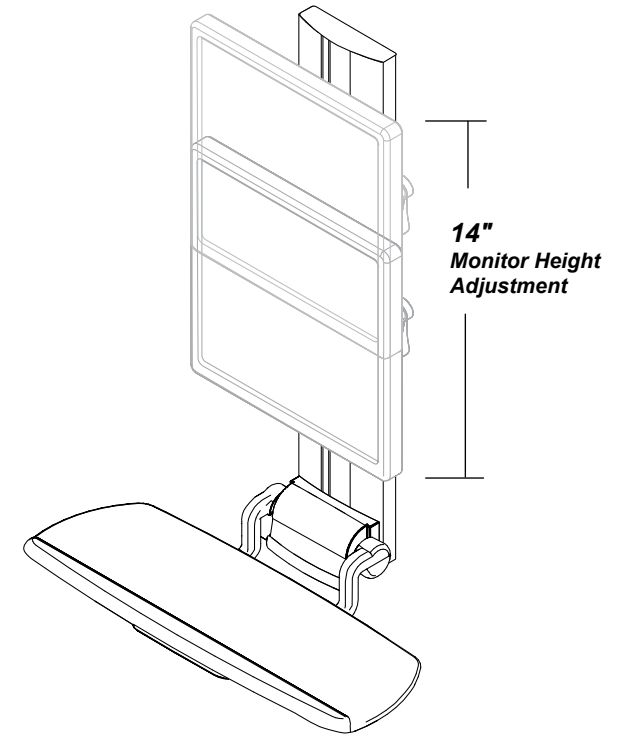

Specifications / Range of Motion: Wall Mounted Workstations

Specifications / Range of Motion: 6271

Specifications: 6271	
Monitor Tilt / Rotation:	<i>Tilt:</i> +5° / -15° <i>Rotation:</i> 180°
Monitor Weight Range:	<i>Counterbalance Range:</i> 5-10 lbs (2.2 - 4.5 kg) <i>Manual Cam-Lock:</i> up to 20 lbs (9 kg)
Keyboard Platform Dimensions:	25" W x 9" D (63.5 x 23 cm)
Regulatory Compliance:	ANSI / BIFMA

6271

Specifications / Range of Motion: 6272

Specifications: 6272	
Monitor Tilt / Rotation:	<i>Tilt:</i> +5° / -15° <i>Rotation:</i> 180°
Monitor Weight Range:	<i>Counterbalance Range:</i> 5-10 lbs (2.2 - 4.5 kg) <i>Manual Cam-Lock:</i> up to 20 lbs (9 kg)
Keyboard Platform Dimensions:	25" W x 9" D (63.5 x 23 cm)
Regulatory Compliance:	ANSI / BIFMA

*2.25" Deep
plus depth
of monitor*

Specifications / Range of Motion: 6274

Specifications: Wall Mtd. Workstations 6274	
Keyboard Platform Dimensions:	25" W x 9" D (63.5 x 23 cm)
Regulatory Compliance:	ANSI / BIFMA

Specifications / Range of Motion: 6275

Specifications: Wall Mtd. Workstations 6275	
Monitor Tilt / Rotation:	<i>Tilt:</i> +5° / -15° <i>Rotation:</i> 180°
Monitor Weight Range:	<i>Counterbalance Range:</i> 5-10 lbs (2.2 - 4.5 kg) <i>Manual Cam-Lock:</i> up to 20 lbs (9 kg)
Regulatory Compliance:	ANSI / BIFMA