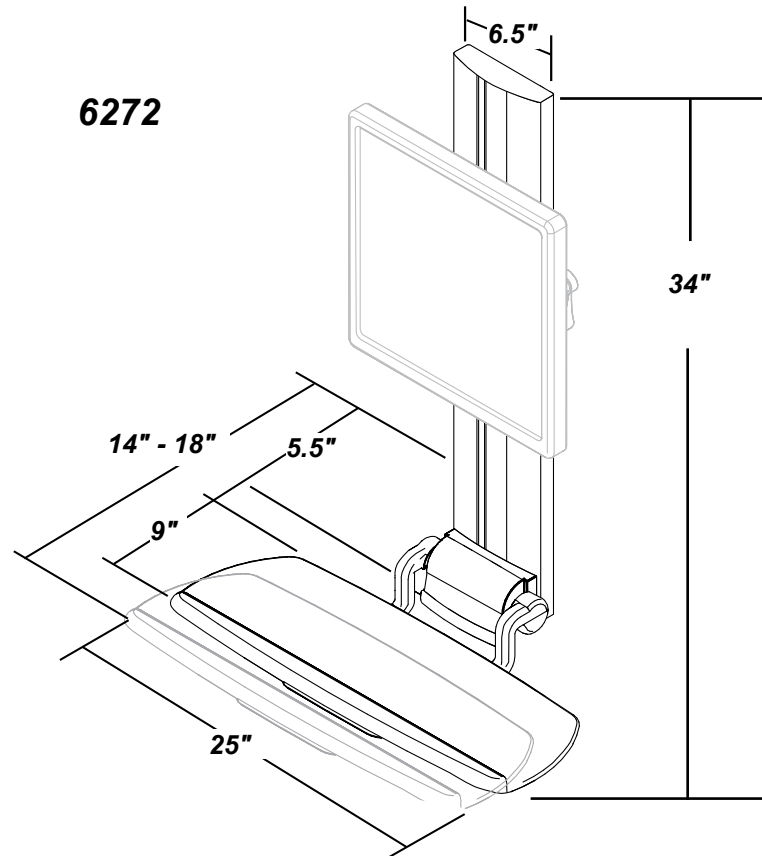

Specifications / Range of Motion: Wall Mounted Workstations

Specifications / Range of Motion: 6271

Specifications: 6271	
Monitor Tilt / Rotation:	<i>Tilt:</i> +5° / -15° <i>Rotation:</i> 180°
Monitor Weight Range:	<i>Counterbalance Range:</i> 5-10 lbs (2.2 - 4.5 kg) <i>Manual Cam-Lock:</i> up to 20 lbs (9 kg)
Keyboard Platform Dimensions:	25" W x 9" D (63.5 x 23 cm)
Regulatory Compliance:	ANSI / BIFMA

6271

Specifications / Range of Motion: 6272

Specifications: 6272	
Monitor Tilt / Rotation:	<i>Tilt:</i> +5° / -15° <i>Rotation:</i> 180°
Monitor Weight Range:	<i>Counterbalance Range:</i> 5-10 lbs (2.2 - 4.5 kg) <i>Manual Cam-Lock:</i> up to 20 lbs (9 kg)
Keyboard Platform Dimensions:	25" W x 9" D (63.5 x 23 cm)
Regulatory Compliance:	ANSI / BIFMA

*2.25" Deep
plus depth
of monitor*

Specifications / Range of Motion: 6274

Specifications: Wall Mtd. Workstations 6274	
Keyboard Platform Dimensions:	25" W x 9" D (63.5 x 23 cm)
Regulatory Compliance:	ANSI / BIFMA

6275

Specifications / Range of Motion: 6276

Specifications: Wall Mtd. Workstations 6276	
Worksurface Dimensions:	
6276 (-001)	25" W x 9" D (63.5 x 23 cm) - <i>keyboard platform</i>
6276 (-002)	25" W x 16" D (63.5 x 40.6 cm) - <i>rectangular</i>
6276 (-003)	20" W x 20" D (51 x 51 cm) - <i>corner</i>
Regulatory Compliance:	ANSI / BIFMA