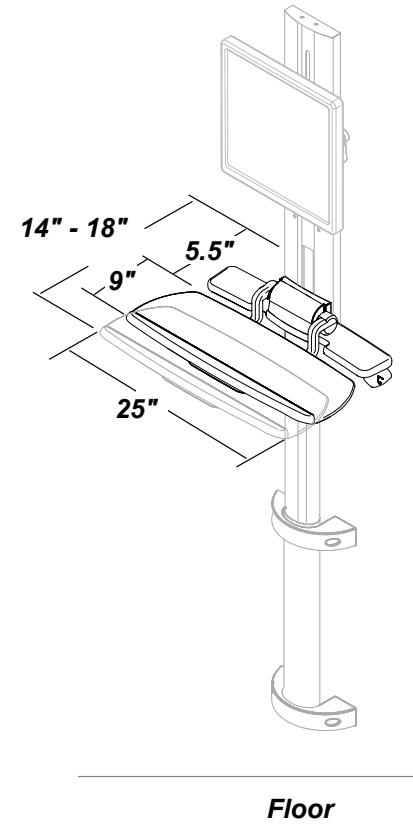

Specifications / Range of Motion: Wall Mounted Workstations

Specifications / Range of Motion: 6271

Specifications: 6271	
Monitor Tilt / Rotation:	<i>Tilt:</i> +5° / -15° <i>Rotation:</i> 180°
Monitor Weight Range:	<i>Counterbalance Range:</i> 5-10 lbs (2.2 - 4.5 kg) <i>Manual Cam-Lock:</i> up to 20 lbs (9 kg)
Keyboard Platform Dimensions:	25" W x 9" D (63.5 x 23 cm)
Regulatory Compliance:	ANSI / BIFMA

6271

Specifications / Range of Motion: 6272

Specifications: 6272	
Monitor Tilt / Rotation:	<i>Tilt:</i> +5° / -15° <i>Rotation:</i> 180°
Monitor Weight Range:	<i>Counterbalance Range:</i> 5-10 lbs (2.2 - 4.5 kg) <i>Manual Cam-Lock:</i> up to 20 lbs (9 kg)
Keyboard Platform Dimensions:	25" W x 9" D (63.5 x 23 cm)
Regulatory Compliance:	ANSI / BIFMA

*2.25" Deep
plus depth
of monitor*

Specifications / Range of Motion: 6274

Specifications: Wall Mtd. Workstations 6274	
Keyboard Platform Dimensions:	25" W x 9" D (63.5 x 23 cm)
Regulatory Compliance:	ANSI / BIFMA

6275

Specifications / Range of Motion: 6276

Specifications: Wall Mtd. Workstations 6276	
Worksurface Dimensions:	
6276 (-001)	25" W x 9" D (63.5 x 23 cm) - <i>keyboard platform</i>
6276 (-002)	25" W x 16" D (63.5 x 40.6 cm) - <i>rectangular</i>
6276 (-003)	20" W x 20" D (51 x 51 cm) - <i>corner</i>
Regulatory Compliance:	ANSI / BIFMA