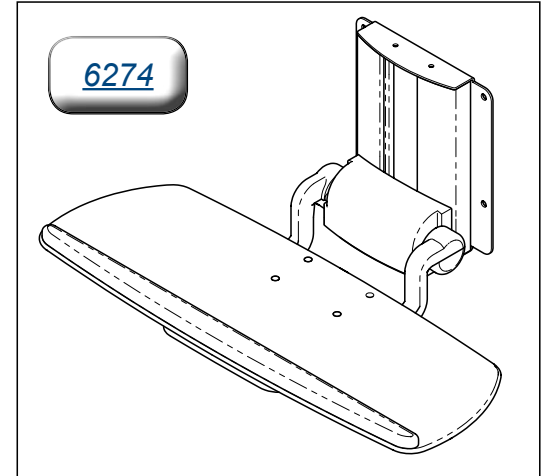

Specifications / Range of Motion: Wall Mounted Workstations

Specifications / Range of Motion: 6271

Specifications: 6271	
Monitor Tilt / Rotation:	<i>Tilt:</i> +5° / -15° <i>Rotation:</i> 180°
Monitor Weight Range:	<i>Counterbalance Range:</i> 5-10 lbs (2.2 - 4.5 kg) <i>Manual Cam-Lock:</i> up to 20 lbs (9 kg)
Keyboard Platform Dimensions:	25" W x 9" D (63.5 x 23 cm)
Regulatory Compliance:	ANSI / BIFMA

6271

Specifications / Range of Motion: 6272

Specifications: 6272	
Monitor Tilt / Rotation:	<i>Tilt:</i> +5° / -15° <i>Rotation:</i> 180°
Monitor Weight Range:	<i>Counterbalance Range:</i> 5-10 lbs (2.2 - 4.5 kg) <i>Manual Cam-Lock:</i> up to 20 lbs (9 kg)
Keyboard Platform Dimensions:	25" W x 9" D (63.5 x 23 cm)
Regulatory Compliance:	ANSI / BIFMA