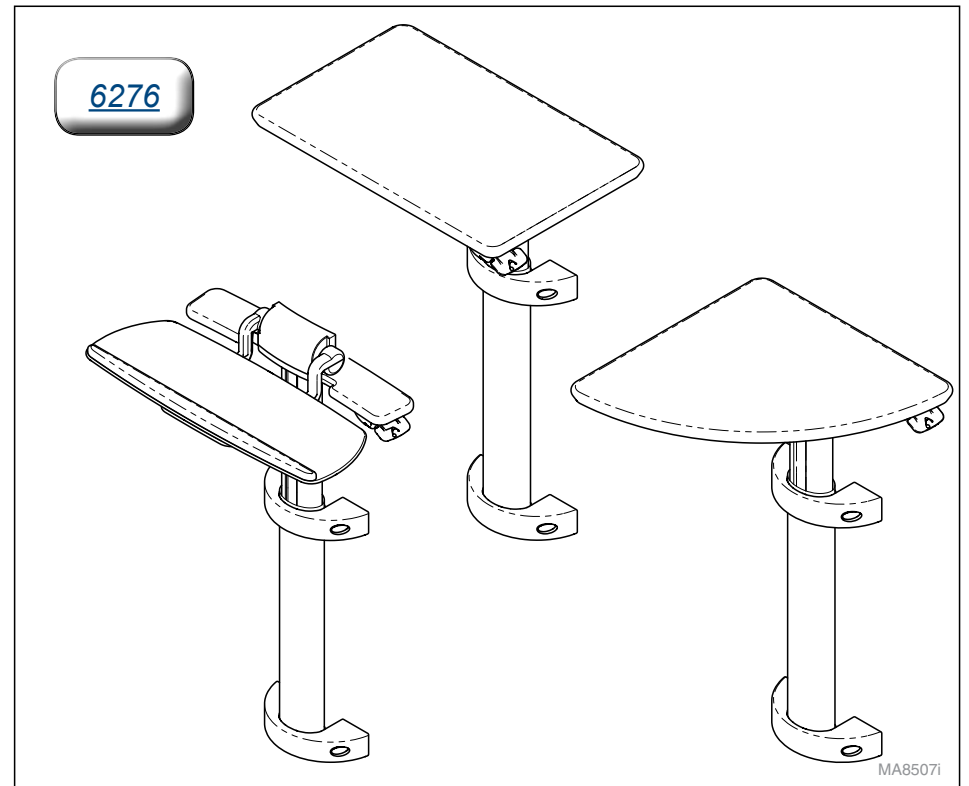

Specifications / Range of Motion: Wall Mounted Workstations

Specifications / Range of Motion: 6271

Specifications: 6271	
Monitor Tilt / Rotation:	<i>Tilt:</i> +5° / -15° <i>Rotation:</i> 180°
Monitor Weight Range:	<i>Counterbalance Range:</i> 5-10 lbs (2.2 - 4.5 kg) <i>Manual Cam-Lock:</i> up to 20 lbs (9 kg)
Keyboard Platform Dimensions:	25" W x 9" D (63.5 x 23 cm)
Regulatory Compliance:	ANSI / BIFMA

6271

Specifications / Range of Motion: 6272

Specifications: 6272	
Monitor Tilt / Rotation:	<i>Tilt:</i> +5° / -15° <i>Rotation:</i> 180°
Monitor Weight Range:	<i>Counterbalance Range:</i> 5-10 lbs (2.2 - 4.5 kg) <i>Manual Cam-Lock:</i> up to 20 lbs (9 kg)
Keyboard Platform Dimensions:	25" W x 9" D (63.5 x 23 cm)
Regulatory Compliance:	ANSI / BIFMA

Specifications / Range of Motion: 6273

Specifications: Wall Mtd. Workstations 6273	
Monitor Tilt / Rotation:	<i>Tilt: +5° / -15°</i> <i>Rotation: 180°</i>
Regulatory Compliance:	<i>ANSI / BIFMA</i>

6273

*2.25" Deep
plus depth
of monitor*

Specifications / Range of Motion: 6274

Specifications: Wall Mtd. Workstations 6274	
Keyboard Platform Dimensions:	25" W x 9" D (63.5 x 23 cm)
Regulatory Compliance:	ANSI / BIFMA