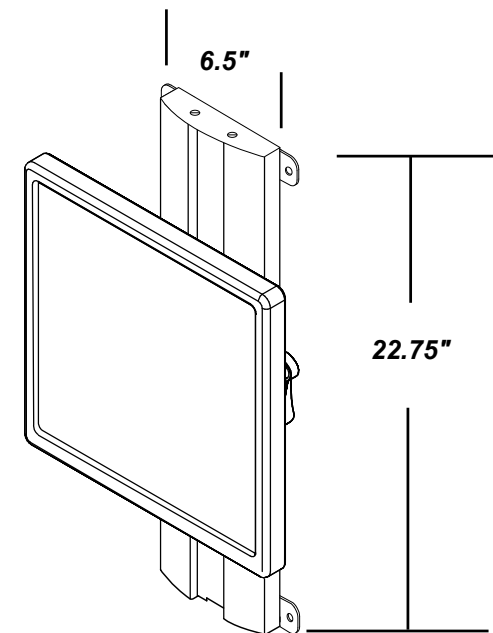

6271

Specifications / Range of Motion: 6272

Specifications: 6272	
Monitor Tilt / Rotation:	<i>Tilt:</i> +5° / -15° <i>Rotation:</i> 180°
Monitor Weight Range:	<i>Counterbalance Range:</i> 5-10 lbs (2.2 - 4.5 kg) <i>Manual Cam-Lock:</i> up to 20 lbs (9 kg)
Keyboard Platform Dimensions:	25" W x 9" D (63.5 x 23 cm)
Regulatory Compliance:	ANSI / BIFMA

*2.25" Deep
plus depth
of monitor*

Specifications / Range of Motion: 6274

Specifications: Wall Mtd. Workstations 6274	
Keyboard Platform Dimensions:	25" W x 9" D (63.5 x 23 cm)
Regulatory Compliance:	ANSI / BIFMA

Specifications / Range of Motion: 6275

Specifications: Wall Mtd. Workstations 6275	
Monitor Tilt / Rotation:	<i>Tilt:</i> +5° / -15° <i>Rotation:</i> 180°
Monitor Weight Range:	<i>Counterbalance Range:</i> 5-10 lbs (2.2 - 4.5 kg) <i>Manual Cam-Lock:</i> up to 20 lbs (9 kg)
Regulatory Compliance:	ANSI / BIFMA

6275

Specifications / Range of Motion: 6276

Specifications: Wall Mtd. Workstations 6276	
Worksurface Dimensions:	
6276 (-001)	25" W x 9" D (63.5 x 23 cm) - <i>keyboard platform</i>
6276 (-002)	25" W x 16" D (63.5 x 40.6 cm) - <i>rectangular</i>
6276 (-003)	20" W x 20" D (51 x 51 cm) - <i>corner</i>
Regulatory Compliance:	ANSI / BIFMA