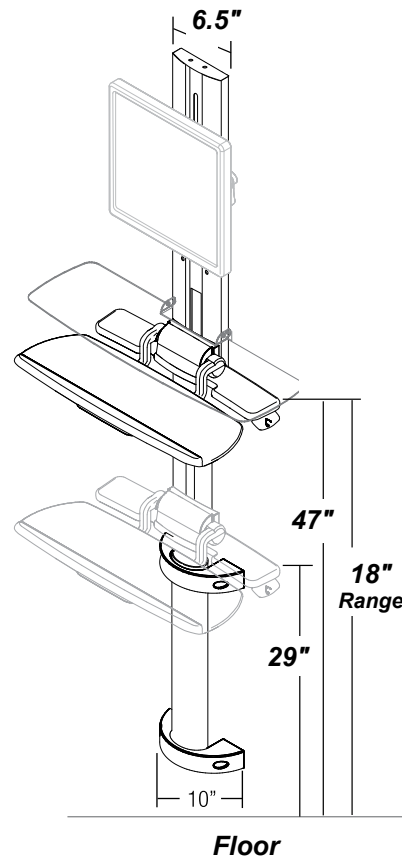

Specifications / Range of Motion: Wall Mounted Workstations

Specifications / Range of Motion: 6271

Specifications: 6271	
Monitor Tilt / Rotation:	<i>Tilt:</i> +5° / -15° <i>Rotation:</i> 180°
Monitor Weight Range:	<i>Counterbalance Range:</i> 5-10 lbs (2.2 - 4.5 kg) <i>Manual Cam-Lock:</i> up to 20 lbs (9 kg)
Keyboard Platform Dimensions:	25" W x 9" D (63.5 x 23 cm)
Regulatory Compliance:	ANSI / BIFMA

6271

Specifications / Range of Motion: 6272

Specifications: 6272	
Monitor Tilt / Rotation:	<i>Tilt:</i> +5° / -15° <i>Rotation:</i> 180°
Monitor Weight Range:	<i>Counterbalance Range:</i> 5-10 lbs (2.2 - 4.5 kg) <i>Manual Cam-Lock:</i> up to 20 lbs (9 kg)
Keyboard Platform Dimensions:	25" W x 9" D (63.5 x 23 cm)
Regulatory Compliance:	ANSI / BIFMA

*2.25" Deep
plus depth
of monitor*

Specifications / Range of Motion: 6274

Specifications: Wall Mtd. Workstations 6274	
Keyboard Platform Dimensions:	25" W x 9" D (63.5 x 23 cm)
Regulatory Compliance:	ANSI / BIFMA

6275

Specifications / Range of Motion: 6276

Specifications: Wall Mtd. Workstations 6276	
Worksurface Dimensions:	
6276 (-001)	25" W x 9" D (63.5 x 23 cm) - <i>keyboard platform</i>
6276 (-002)	25" W x 16" D (63.5 x 40.6 cm) - <i>rectangular</i>
6276 (-003)	20" W x 20" D (51 x 51 cm) - <i>corner</i>
Regulatory Compliance:	ANSI / BIFMA