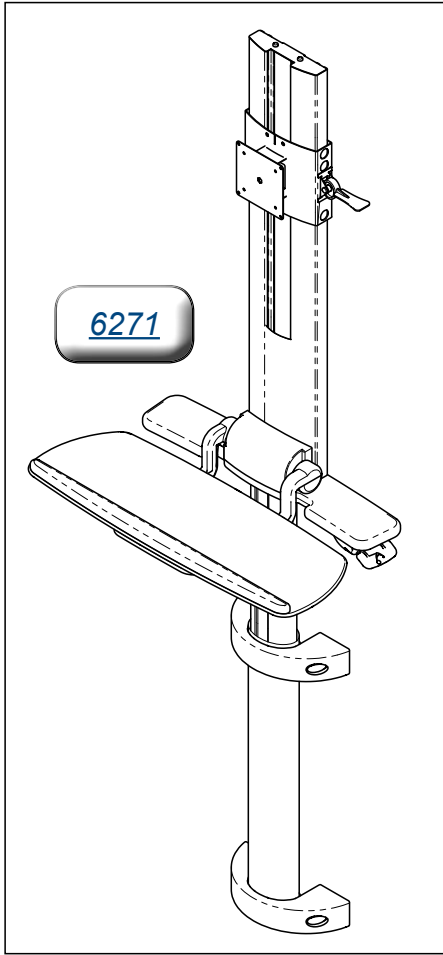

Specifications / Range of Motion: Wall Mounted Workstations

Specifications / Range of Motion: 6271

Specifications: 6271	
Monitor Tilt / Rotation:	<i>Tilt:</i> +5° / -15° <i>Rotation:</i> 180°
Monitor Weight Range:	<i>Counterbalance Range:</i> 5-10 lbs (2.2 - 4.5 kg) <i>Manual Cam-Lock:</i> up to 20 lbs (9 kg)
Keyboard Platform Dimensions:	25" W x 9" D (63.5 x 23 cm)
Regulatory Compliance:	ANSI / BIFMA

6271

Specifications / Range of Motion: 6272

Specifications: 6272	
Monitor Tilt / Rotation:	<i>Tilt:</i> +5° / -15° <i>Rotation:</i> 180°
Monitor Weight Range:	<i>Counterbalance Range:</i> 5-10 lbs (2.2 - 4.5 kg) <i>Manual Cam-Lock:</i> up to 20 lbs (9 kg)
Keyboard Platform Dimensions:	25" W x 9" D (63.5 x 23 cm)
Regulatory Compliance:	ANSI / BIFMA

*2.25" Deep
plus depth
of monitor*

Specifications / Range of Motion: 6274

Specifications: Wall Mtd. Workstations 6274	
Keyboard Platform Dimensions:	25" W x 9" D (63.5 x 23 cm)
Regulatory Compliance:	ANSI / BIFMA