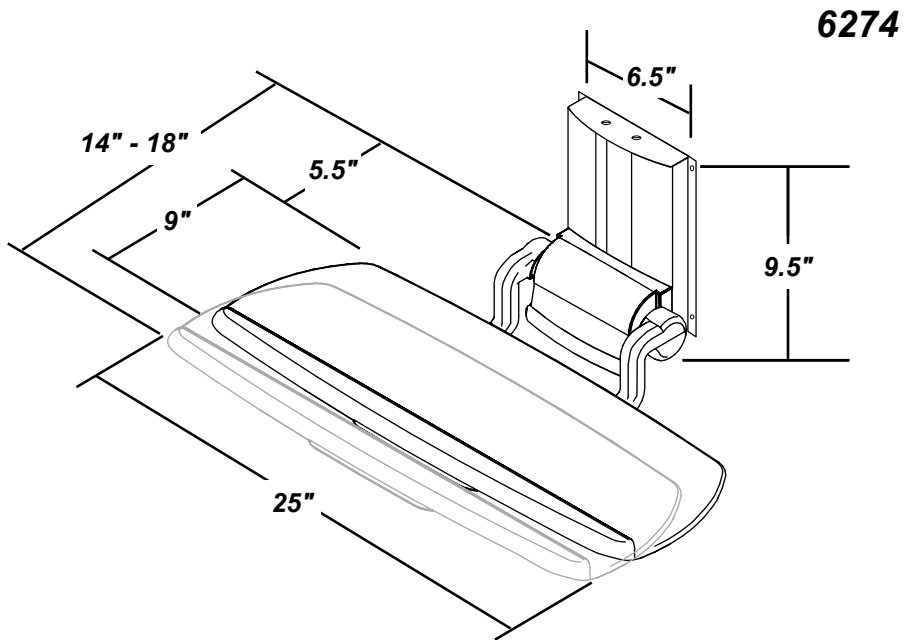

6271

Specifications / Range of Motion: 6272

Specifications: 6272	
Monitor Tilt / Rotation:	<i>Tilt:</i> +5° / -15° <i>Rotation:</i> 180°
Monitor Weight Range:	<i>Counterbalance Range:</i> 5-10 lbs (2.2 - 4.5 kg) <i>Manual Cam-Lock:</i> up to 20 lbs (9 kg)
Keyboard Platform Dimensions:	25" W x 9" D (63.5 x 23 cm)
Regulatory Compliance:	ANSI / BIFMA

Specifications / Range of Motion: 6273

Specifications: Wall Mtd. Workstations 6273	
Monitor Tilt / Rotation:	<i>Tilt: +5° / -15°</i> <i>Rotation: 180°</i>
Regulatory Compliance:	<i>ANSI / BIFMA</i>

6273

*2.25" Deep
plus depth
of monitor*

Specifications / Range of Motion: 6274

Specifications: Wall Mtd. Workstations 6274	
Keyboard Platform Dimensions:	25" W x 9" D (63.5 x 23 cm)
Regulatory Compliance:	ANSI / BIFMA

Specifications / Range of Motion: 6275

Specifications: Wall Mtd. Workstations 6275	
Monitor Tilt / Rotation:	<i>Tilt:</i> +5° / -15° <i>Rotation:</i> 180°
Monitor Weight Range:	<i>Counterbalance Range:</i> 5-10 lbs (2.2 - 4.5 kg) <i>Manual Cam-Lock:</i> up to 20 lbs (9 kg)
Regulatory Compliance:	ANSI / BIFMA