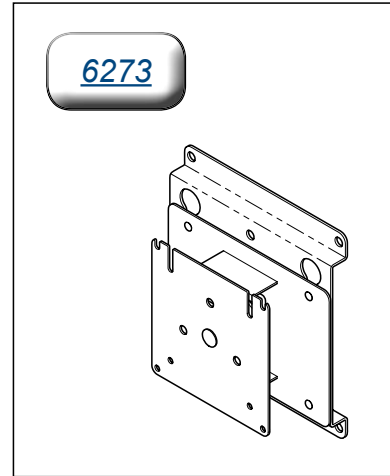

Specifications / Range of Motion: Wall Mounted Workstations

Specifications / Range of Motion: 6271

Specifications: 6271	
Monitor Tilt / Rotation:	<i>Tilt:</i> +5° / -15° <i>Rotation:</i> 180°
Monitor Weight Range:	<i>Counterbalance Range:</i> 5-10 lbs (2.2 - 4.5 kg) <i>Manual Cam-Lock:</i> up to 20 lbs (9 kg)
Keyboard Platform Dimensions:	25" W x 9" D (63.5 x 23 cm)
Regulatory Compliance:	ANSI / BIFMA

6271

Specifications / Range of Motion: 6272

Specifications: 6272	
Monitor Tilt / Rotation:	<i>Tilt:</i> +5° / -15° <i>Rotation:</i> 180°
Monitor Weight Range:	<i>Counterbalance Range:</i> 5-10 lbs (2.2 - 4.5 kg) <i>Manual Cam-Lock:</i> up to 20 lbs (9 kg)
Keyboard Platform Dimensions:	25" W x 9" D (63.5 x 23 cm)
Regulatory Compliance:	ANSI / BIFMA