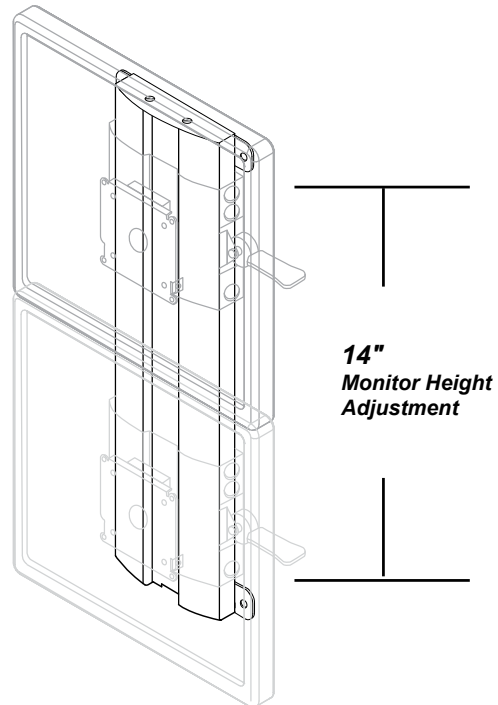

6271

Specifications / Range of Motion: 6272

Specifications: 6272	
Monitor Tilt / Rotation:	<i>Tilt:</i> +5° / -15° <i>Rotation:</i> 180°
Monitor Weight Range:	<i>Counterbalance Range:</i> 5-10 lbs (2.2 - 4.5 kg) <i>Manual Cam-Lock:</i> up to 20 lbs (9 kg)
Keyboard Platform Dimensions:	25" W x 9" D (63.5 x 23 cm)
Regulatory Compliance:	ANSI / BIFMA

*2.25" Deep
plus depth
of monitor*

Specifications / Range of Motion: 6274

Specifications: Wall Mtd. Workstations 6274	
Keyboard Platform Dimensions:	25" W x 9" D (63.5 x 23 cm)
Regulatory Compliance:	ANSI / BIFMA

Specifications / Range of Motion: 6275

Specifications: Wall Mtd. Workstations 6275	
Monitor Tilt / Rotation:	<i>Tilt:</i> +5° / -15° <i>Rotation:</i> 180°
Monitor Weight Range:	<i>Counterbalance Range:</i> 5-10 lbs (2.2 - 4.5 kg) <i>Manual Cam-Lock:</i> up to 20 lbs (9 kg)
Regulatory Compliance:	ANSI / BIFMA

6275

Specifications / Range of Motion: 6276

Specifications: Wall Mtd. Workstations 6276	
Worksurface Dimensions:	
6276 (-001)	25" W x 9" D (63.5 x 23 cm) - <i>keyboard platform</i>
6276 (-002)	25" W x 16" D (63.5 x 40.6 cm) - <i>rectangular</i>
6276 (-003)	20" W x 20" D (51 x 51 cm) - <i>corner</i>
Regulatory Compliance:	ANSI / BIFMA