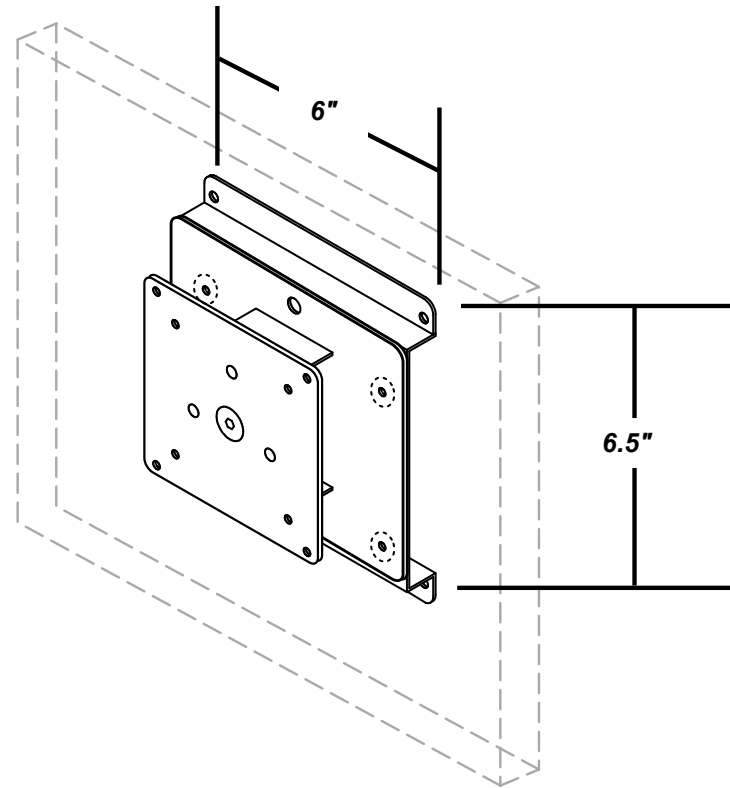

Specifications / Range of Motion: 6273

Specifications: Wall Mtd. Workstations 6273	
Monitor Tilt / Rotation:	<i>Tilt: +5° / -15°</i> <i>Rotation: 180°</i>
Regulatory Compliance:	<i>ANSI / BIFMA</i>

6273

*2.25" Deep
plus depth
of monitor*