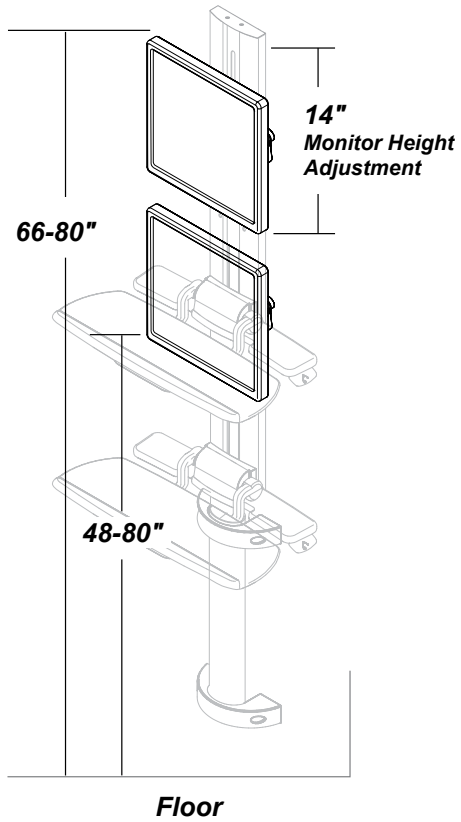

Specifications / Range of Motion: Wall Mounted Workstations

Specifications / Range of Motion: 6271

Specifications: 6271	
Monitor Tilt / Rotation:	<i>Tilt:</i> +5° / -15° <i>Rotation:</i> 180°
Monitor Weight Range:	<i>Counterbalance Range:</i> 5-10 lbs (2.2 - 4.5 kg) <i>Manual Cam-Lock:</i> up to 20 lbs (9 kg)
Keyboard Platform Dimensions:	25" W x 9" D (63.5 x 23 cm)
Regulatory Compliance:	ANSI / BIFMA

6271

Specifications / Range of Motion: 6272

Specifications: 6272	
Monitor Tilt / Rotation:	<i>Tilt:</i> +5° / -15° <i>Rotation:</i> 180°
Monitor Weight Range:	<i>Counterbalance Range:</i> 5-10 lbs (2.2 - 4.5 kg) <i>Manual Cam-Lock:</i> up to 20 lbs (9 kg)
Keyboard Platform Dimensions:	25" W x 9" D (63.5 x 23 cm)
Regulatory Compliance:	ANSI / BIFMA

*2.25" Deep
plus depth
of monitor*

Specifications / Range of Motion: 6274

Specifications: Wall Mtd. Workstations 6274	
Keyboard Platform Dimensions:	25" W x 9" D (63.5 x 23 cm)
Regulatory Compliance:	ANSI / BIFMA

6275

Specifications / Range of Motion: 6276

Specifications: Wall Mtd. Workstations 6276	
Worksurface Dimensions:	
6276 (-001)	25" W x 9" D (63.5 x 23 cm) - <i>keyboard platform</i>
6276 (-002)	25" W x 16" D (63.5 x 40.6 cm) - <i>rectangular</i>
6276 (-003)	20" W x 20" D (51 x 51 cm) - <i>corner</i>
Regulatory Compliance:	ANSI / BIFMA