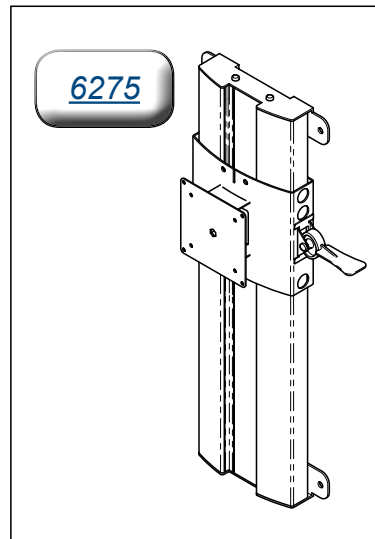

Specifications / Range of Motion: Wall Mounted Workstations

Specifications / Range of Motion: 6271

Specifications: 6271	
Monitor Tilt / Rotation:	<i>Tilt:</i> +5° / -15° <i>Rotation:</i> 180°
Monitor Weight Range:	<i>Counterbalance Range:</i> 5-10 lbs (2.2 - 4.5 kg) <i>Manual Cam-Lock:</i> up to 20 lbs (9 kg)
Keyboard Platform Dimensions:	25" W x 9" D (63.5 x 23 cm)
Regulatory Compliance:	ANSI / BIFMA

6271

Specifications / Range of Motion: 6272

Specifications: 6272	
Monitor Tilt / Rotation:	<i>Tilt:</i> +5° / -15° <i>Rotation:</i> 180°
Monitor Weight Range:	<i>Counterbalance Range:</i> 5-10 lbs (2.2 - 4.5 kg) <i>Manual Cam-Lock:</i> up to 20 lbs (9 kg)
Keyboard Platform Dimensions:	25" W x 9" D (63.5 x 23 cm)
Regulatory Compliance:	ANSI / BIFMA