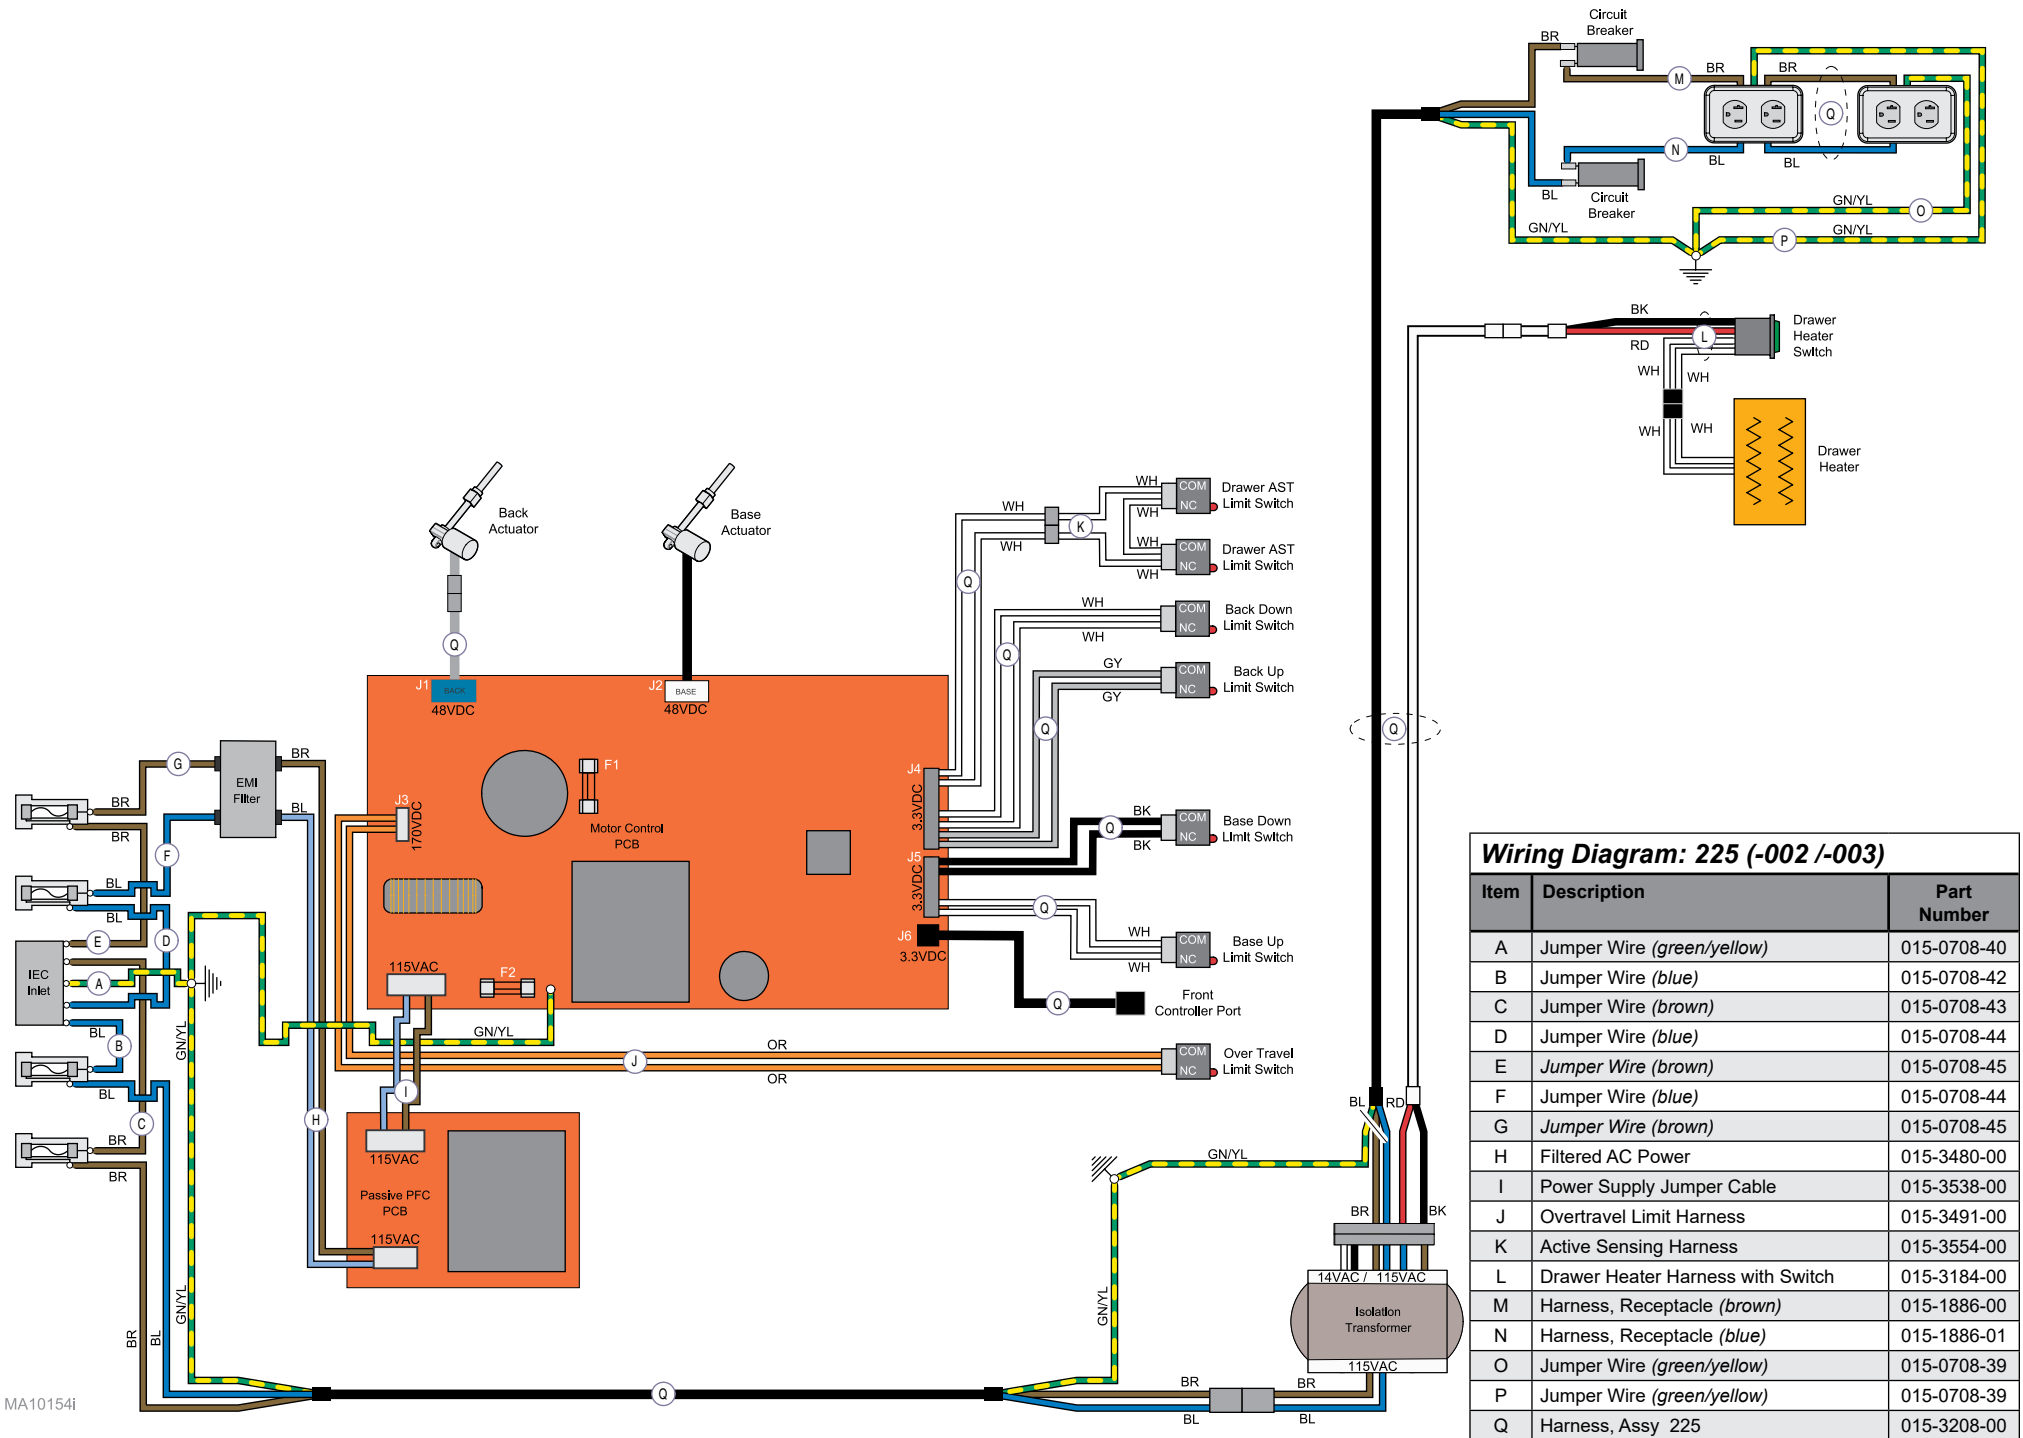

Wiring Diagram: 224 (-001)

Item	Description	Part Number
A	Jumper Wire (green/yellow)	015-0708-40
B	Jumper Wire (blue)	015-0708-44
C	Jumper Wire (brown)	015-0708-45
D	Jumper Wire (blue)	015-0708-44
E	Jumper Wire (brown)	015-0708-45
F	Filtered AC Power	015-3480-00
G	Overtravel Limit Harness	015-3491-00
H	I/O Communication Harness	015-3481-00
I	Base Limit Switch Harness	015-3572-01

MA10156i

Wiring Diagram: 224 (-002 /-003)

Item	Description	Part Number
A	Jumper Wire (green/yellow)	015-0708-40
B	Jumper Wire (blue)	015-0708-42
C	Jumper Wire (brown)	015-0708-43
D	Jumper Wire (blue)	015-0708-44
E	Jumper Wire (brown)	015-0708-45
F	Jumper Wire (blue)	015-0708-44
G	Jumper Wire (brown)	015-0708-45
H	Filtered AC Power	015-3480-00
I	Overtravel Limit Harness	015-3491-00
J	Active Sensing Harness	015-3554-00
K	Drawer Heater Harness with Switch	015-3184-00
L	Harness, Receptacle (brown)	015-1886-00
M	Harness, Receptacle (blue)	015-1886-01
N	Jumper Wire (green/yellow)	015-0708-39
O	Jumper Wire (green/yellow)	015-0708-39
P	Harness, Assy 224	015-3209-00

MA10157i

MA10159i

Wiring Diagram: 224 (-011)		
Item	Description	Part Number
A	Jumper Wire (green/yellow)	015-0708-40
B	Jumper Wire (blue)	015-0708-44
C	Jumper Wire (brown)	015-0708-45
D	Jumper Wire (blue)	015-0708-44
E	Jumper Wire (brown)	015-0708-45
F	Overtravel Limit Harness	015-3491-00
G	Active Sensing Harness	015-3554-00
H	Harness, Assy 627	015-3193-00