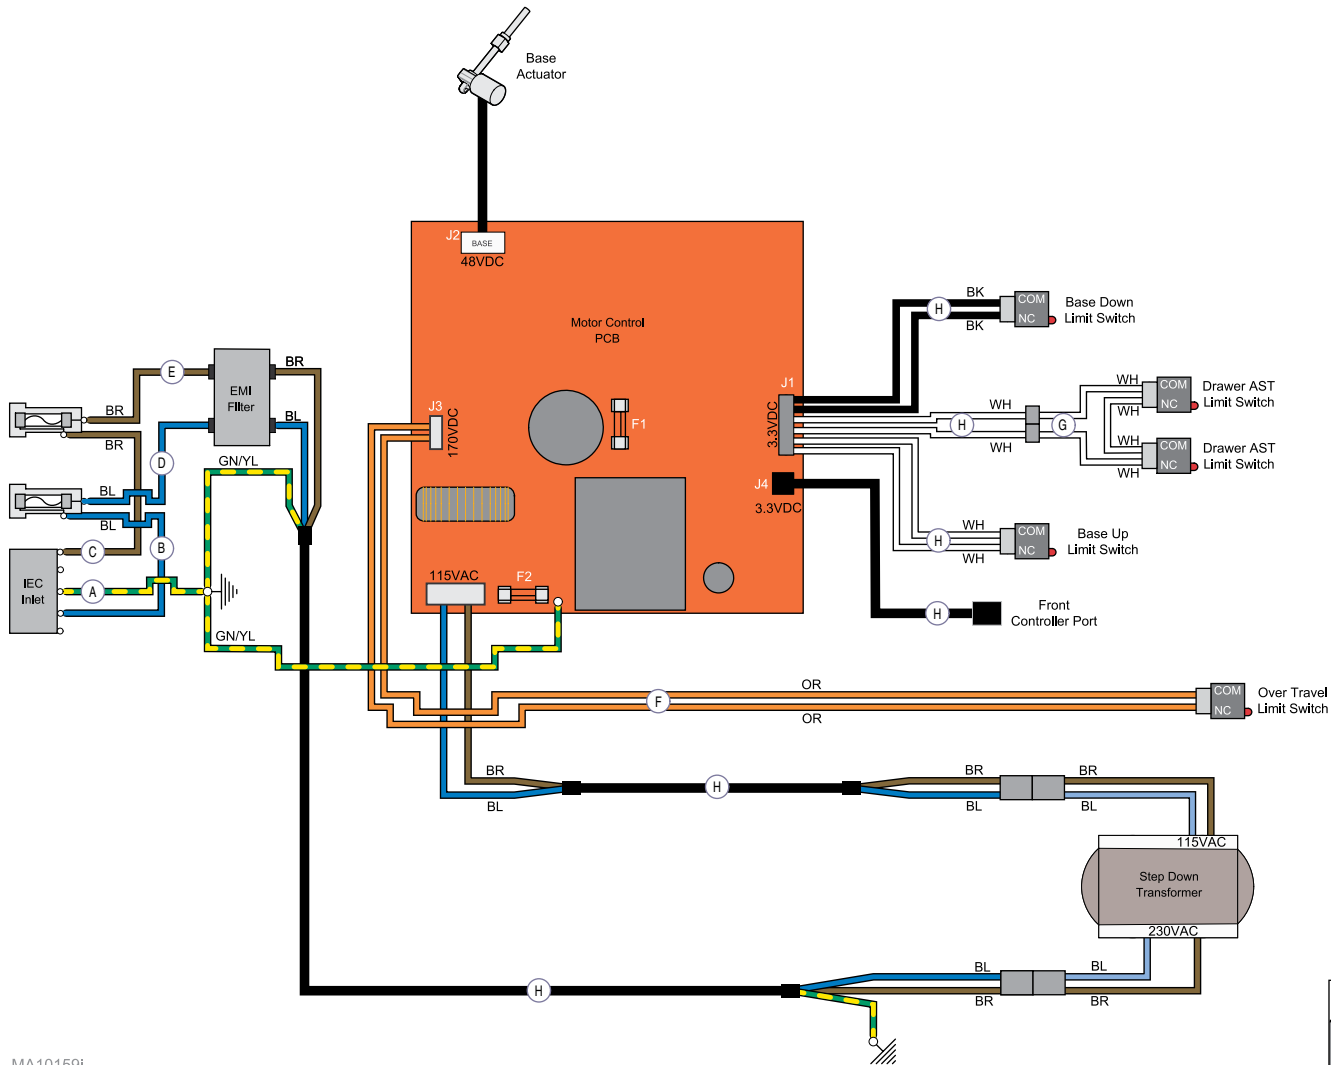

MA10159i

Wiring Diagram: 224 (-011)		
Item	Description	Part Number
A	Jumper Wire (green/yellow)	015-0708-40
B	Jumper Wire (blue)	015-0708-44
C	Jumper Wire (brown)	015-0708-45
D	Jumper Wire (blue)	015-0708-44
E	Jumper Wire (brown)	015-0708-45
F	Overtravel Limit Harness	015-3491-00
G	Active Sensing Harness	015-3554-00
H	Harness, Assy 627	015-3193-00