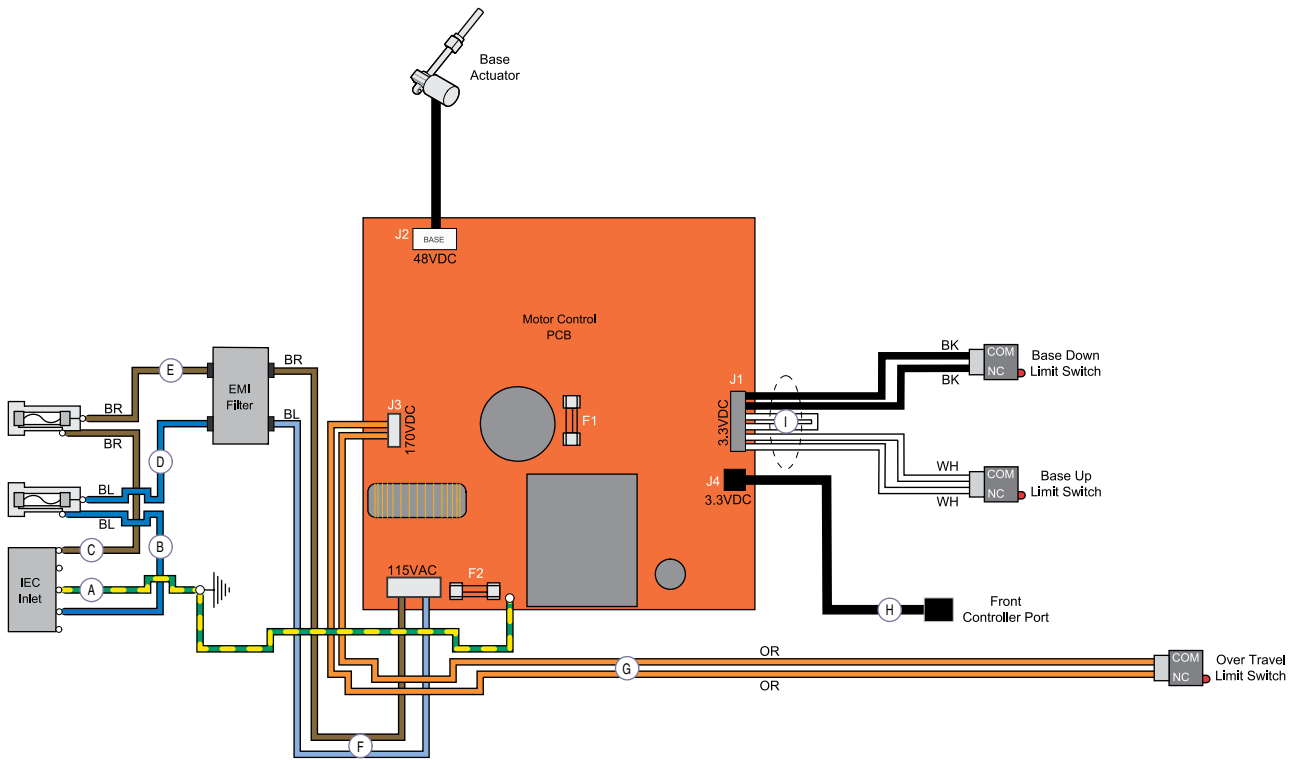

**Wiring Diagrams:
Barrier-Free[®] Exam Chair**
224 (-001 /-002 /-003 /-011) 225 (-002 /-003)

Attention

This document contains wiring diagrams for the models listed in the table below. Locate the desired model / serial number, then click on the blue text to view the desired diagram.

Wiring Diagram: 224 (-001)

Item	Description	Part Number
A	Jumper Wire (green/yellow)	015-0708-40
B	Jumper Wire (blue)	015-0708-44
C	Jumper Wire (brown)	015-0708-45
D	Jumper Wire (blue)	015-0708-44
E	Jumper Wire (brown)	015-0708-45
F	Filtered AC Power	015-3480-00
G	Overtravel Limit Harness	015-3491-00
H	I/O Communication Harness	015-3481-00
I	Base Limit Switch Harness	015-3572-01