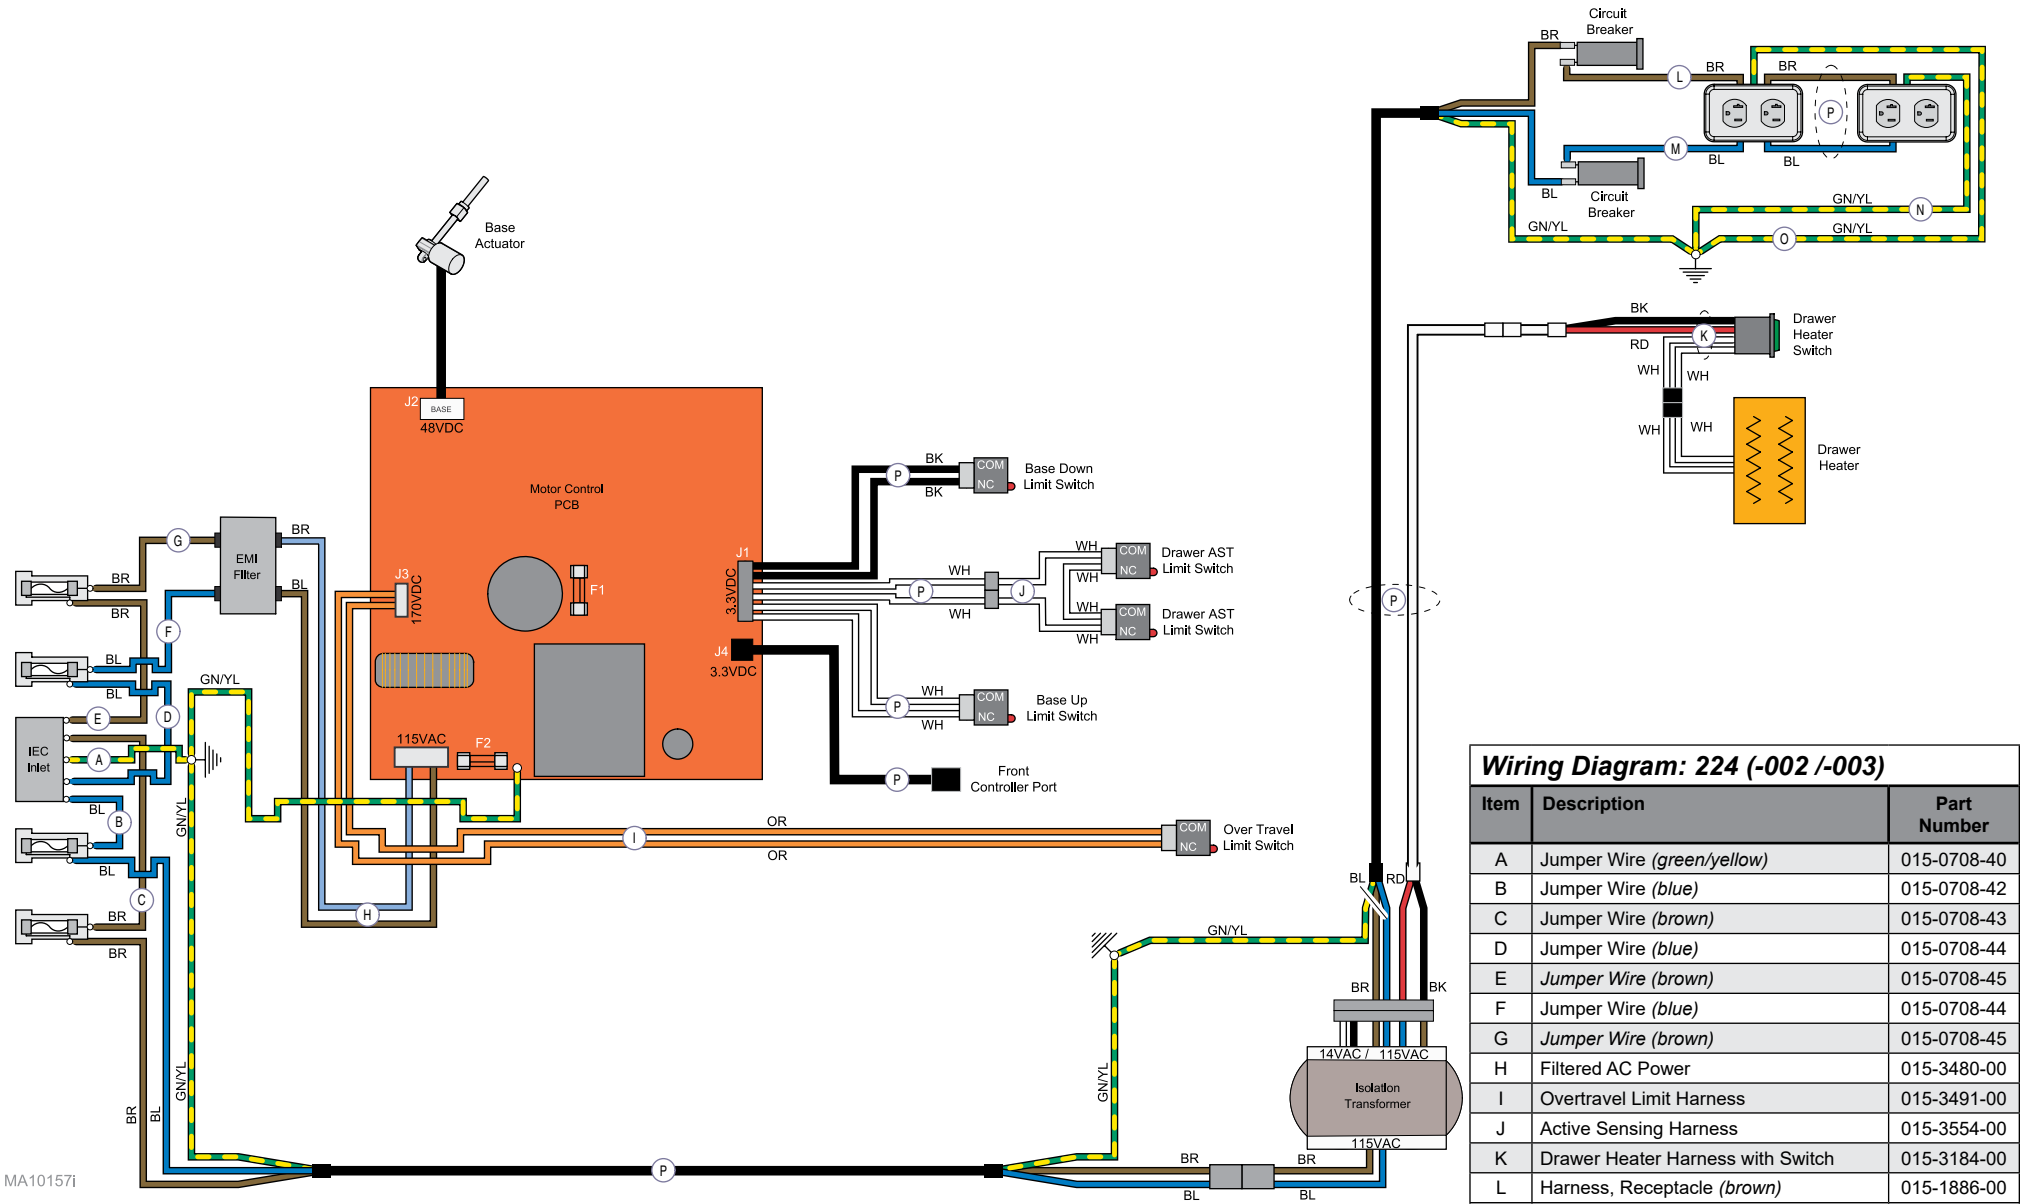

Wiring Diagram: 224 (-002 /-003)

Item	Description	Part Number
A	Jumper Wire (green/yellow)	015-0708-40
B	Jumper Wire (blue)	015-0708-42
C	Jumper Wire (brown)	015-0708-43
D	Jumper Wire (blue)	015-0708-44
E	Jumper Wire (brown)	015-0708-45
F	Jumper Wire (blue)	015-0708-44
G	Jumper Wire (brown)	015-0708-45
H	Filtered AC Power	015-3480-00
I	Overtravel Limit Harness	015-3491-00
J	Active Sensing Harness	015-3554-00
K	Drawer Heater Harness with Switch	015-3184-00
L	Harness, Receptacle (brown)	015-1886-00
M	Harness, Receptacle (blue)	015-1886-01
N	Jumper Wire (green/yellow)	015-0708-39
O	Jumper Wire (green/yellow)	015-0708-39
P	Harness, Assy 224	015-3209-00

MA10157i